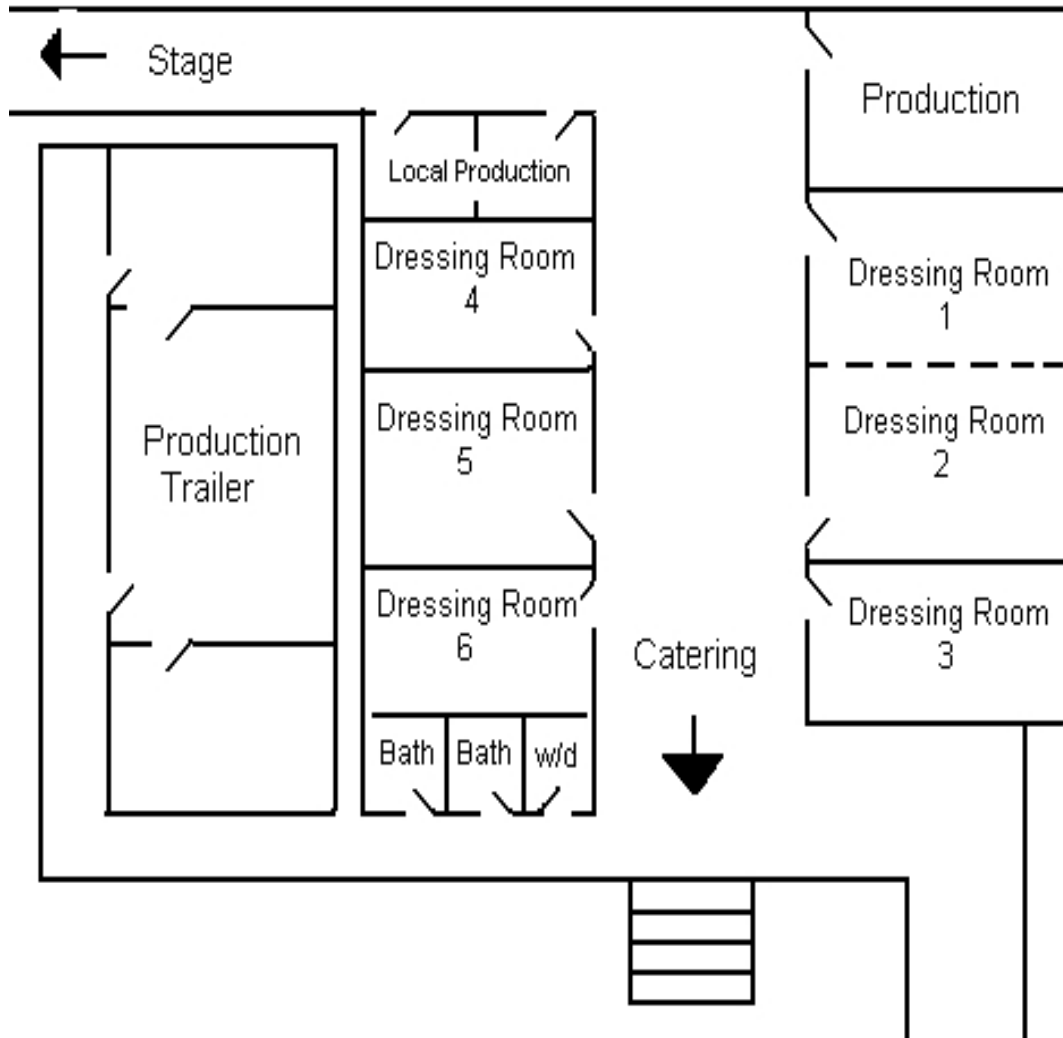

# Dressing Room Area

## DRESSING ROOMS

6 rooms are available - 4 are 14' x 23' and 2 are 16' x 23'. All are fully furnished and have showers and toilet facilities. An air wall exists between dressing rooms 1 and 2.

## PRODUCTION OFFICES

There is one 23' x 12' office. A 12' x 56' trailer is also available with phone and internet.

## RESTROOMS

2 restrooms with showers are available for crew use.