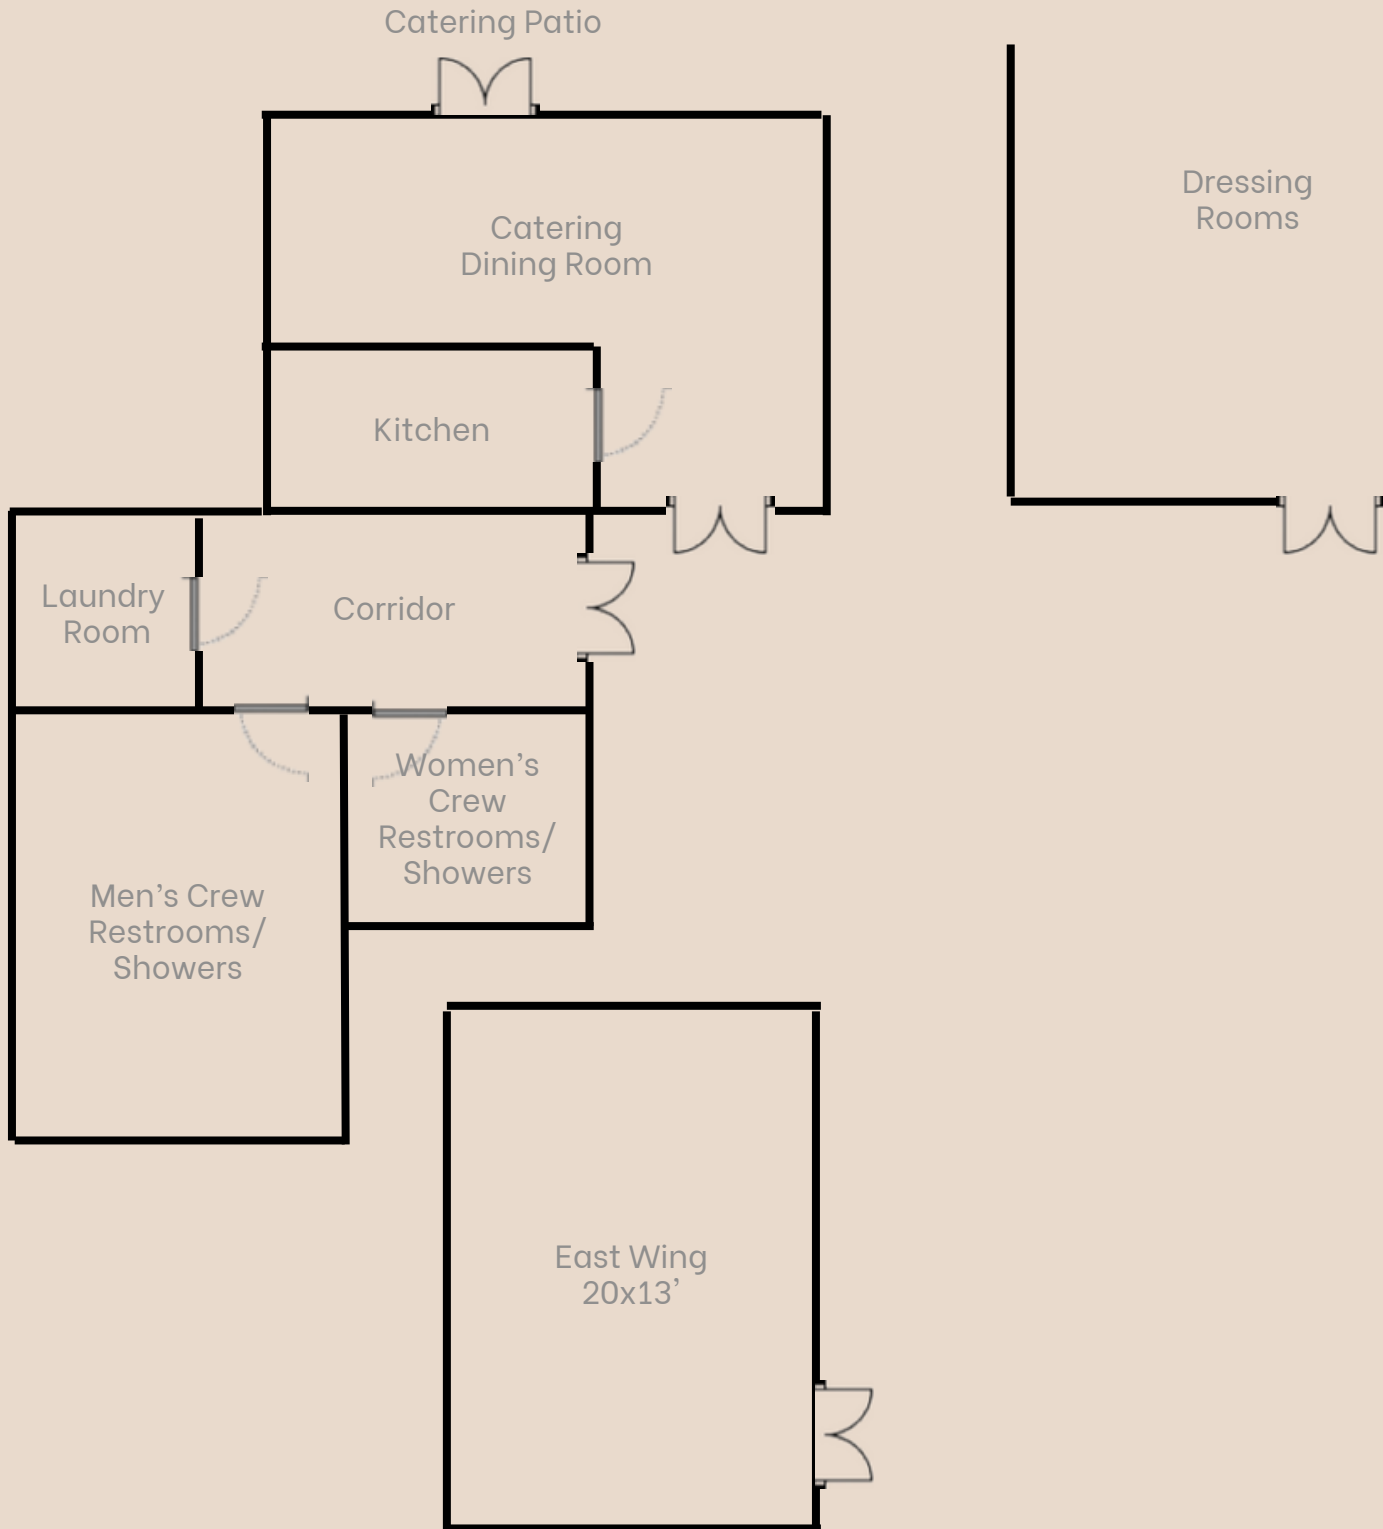

DRESSING ROOM LAYOUT

CATERING/ EAST WING LAYOUT

DRESSING ROOMS

D
R
1

D
R
2

D
R
5

D
R
3

D
R
6

D
R
4

D
R
7

T
P

EAST WING

bonus space/office

RESTROOMS

**Bathroom in
DRs 1,2,5,6,7**

**Shared Bathroom for DR
3,4 and TP**

Crew showers

DRESSING ROOM FAQs

What is in each of the dressing rooms?

Each of the rooms is equipt with:

- Couch
- Loveseat/Chair(s)
- Rug
- Fridge
- Air Purifier
- Floor Length Mirror
- TV
- 2 floor lamps
- Side tables with lamps on either side of couch
- 1 or 2 - 6 or 8ft folding tables
- Laundry basket

What amenities are available?

- Washer and dryer on site - inside crew shower building
- Mini toiletries in each bathroom and available in local production
- Hard lines for internet in each room
- WIFI access across the venue
- Covered catering patio for in house / tour catering
- Custom postcards for the tour to send home to friends/family!
- Phones available upon request
- Internet drop - Port 15 for tour WIFI
- Hair dryer
- Travel sized vanities
- Black linens for 6/8ft tables **available upon request**