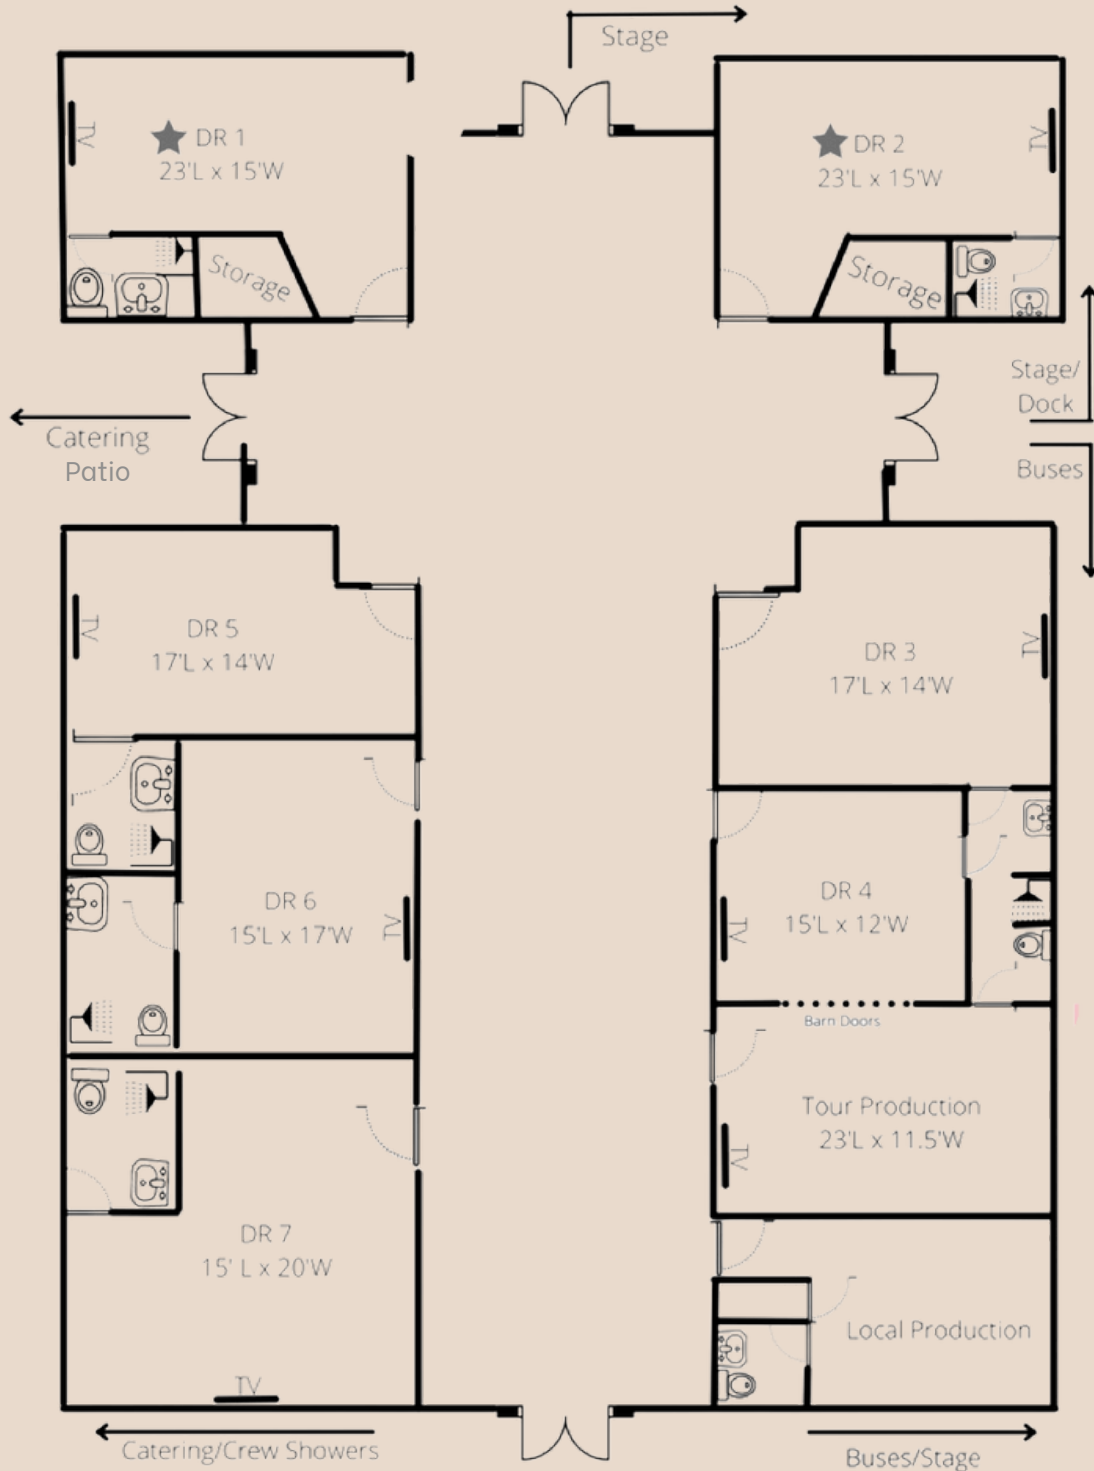

DRESSING ROOM LAYOUT

CATERING/ EAST WING LAYOUT

DRESSING ROOMS

D
R
1

D
R
2

D
R
5

D
R
3

D
R
6

D
R
4

D
R
7

T
P

EAST WING

bonus space/office

RESTROOMS

**Bathroom in
DRs 1,2,5,6,7**

**Shared Bathroom for DR
3,4 and TP**

Crew showers

DRESSING ROOM FAQs

What is in each of the dressing rooms?

Each of the rooms is equipt with:

- Couch
- Loveseat/Chair(s)
- Rug
- Fridge
- Air Purifier
- Floor Length Mirror
- TV
- 2 floor lamps
- Side tables with lamps on either side of couch
- 1 or 2 - 6 or 8ft folding tables
- Laundry basket

What amenities are available?

- Washer and dryer on site - inside crew shower building
- Mini toiletries in each bathroom and available in local production
- Hard lines for internet in each room
- WIFI access across the venue
- Covered catering patio for in house / tour catering
- Custom postcards for the tour to send home to friends/family!
- Phones available upon request
- Internet drop - Port 15 for tour WIFI
- Hair dryer
- Travel sized vanities
- Black linens for 6/8ft tables **available upon request**