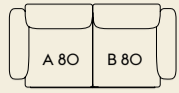

Ready-To-Ship Options

Textile upholstery options that are available now to be shipped from our warehouse to you.

Clay 12
Ocean 80

Availability

Please note that all variants are subject to stock availability and certifications across regions. Please check availability with your local retailer. Note that there are no ready-to-ship options for the UK.

2-Seater

1

Width — 198 cm / 77.95"
Depth — 107 cm / 42.13"
Seat Depth — 74 cm / 29.2"

2

Width — 198 cm / 77.95"
Depth — 107 cm / 42.13"
Seat Depth — 74 cm / 29.2"

3

Width — 198 cm / 77.95"
Depth — 107 cm / 42.13"
Seat Depth — 74 cm / 29.2"