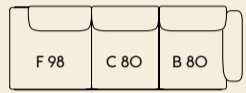

7

Width — 216 cm / 85.04"
Depth — 169 cm / 66.54"
Seat Depth — 136 cm / 53.6"

3-Seater

1

Width — 279 cm / 109.84"
Depth — 107 cm / 42.13"
Seat Depth — 74 cm / 29.2"

2

Width — 279 cm / 109.84"
Depth — 107 cm / 42.13"
Seat Depth — 74 cm / 29.2"