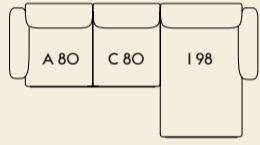

Width — 297 cm / 116.93"
Depth — 169 cm / 66.54"
Seat Depth — 136 cm / 53.6"

7