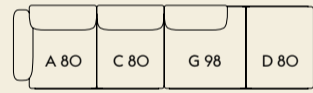

Width — 360 cm / 141.73"
Depth — 107 cm / 42.13"
Seat Depth — 74 cm / 29.2"

3