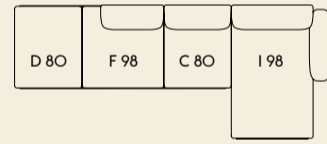

Width — 360 cm / 141.73"
Depth — 107 cm / 42.13"
Seat Depth — 74 cm / 29.2"

4

Width — 378 cm / 148.82"
Depth — 169 cm / 66.54"
Seat Depth — 136 cm / 53.6"

5