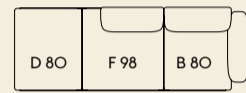

Width — 279 cm / 109.84"
Depth — 107 cm / 42.13"
Seat Depth — 74 cm / 29.2"

5