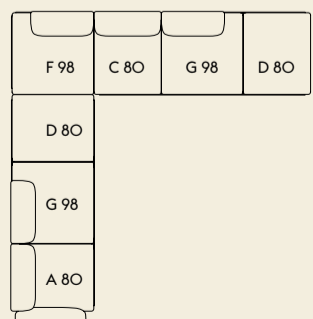

Width — 368 cm / 144.88"
Depth — 287 cm / 112.99"
Seat Depth — 74 cm / 29.2"

8

Width — 360 cm / 141.73"
Depth — 386 cm / 151.97"
Seat Depth — 74 cm / 29.2"

9