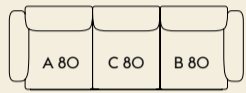

3-Seater

1

Width — 279 cm / 109.84"
Depth — 107 cm / 42.13"
Seat Depth — 74 cm / 29.2"

2