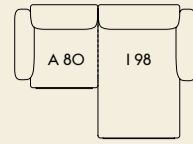

2-Seater

1

Width — 198 cm / 77.95"
Depth — 107 cm / 42.13"
Seat Depth — 74 cm / 29.2"

2

Width — 198 cm / 77.95"
Depth — 107 cm / 42.13"
Seat Depth — 74 cm / 29.2"

3

Width — 198 cm / 77.95"
Depth — 107 cm / 42.13"
Seat Depth — 74 cm / 29.2"

4

Width — 216 cm / 85.04"
Depth — 169 cm / 66.54"
Seat Depth — 136 cm / 53.6"

5

Width — 216 cm / 85.04"
Depth — 169 cm / 66.54"
Seat Depth — 136 cm / 53.6"

6

Width — 216 cm / 85.04"
Depth — 169 cm / 66.54"
Seat Depth — 136 cm / 53.6"