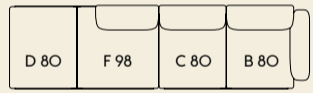

Width — 360 cm / 141.73"
Depth — 107 cm / 42.13"
Seat Depth — 74 cm / 29.2"

2