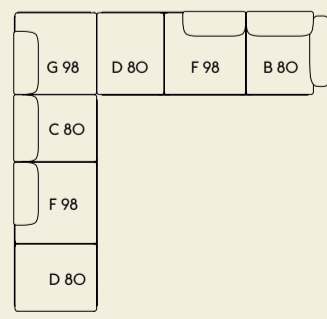

Width — 386 cm / 151.97"
Depth — 360 cm / 141.73"
Seat Depth — 74 cm / 29.2"

Cushion 70 x 50
Width — 70 cm / 27.6"
Height — 50 cm / 19.7"

Cushion 70 x 30
Width — 70 cm / 27.6"
Height — 30 cm / 11.8"