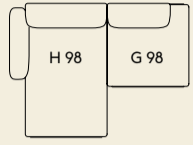

2-Seater

1

Width — 198 cm / 77.95"
Depth — 107 cm / 42.13"
Seat Depth — 74 cm / 29.2"

2

Width — 198 cm / 77.95"
Depth — 107 cm / 42.13"
Seat Depth — 74 cm / 29.2"

3

Width — 198 cm / 77.95"
Depth — 107 cm / 42.13"
Seat Depth — 74 cm / 29.2"

4

Width — 216 cm / 85.04"
Depth — 169 cm / 66.54"
Seat Depth — 136 cm / 53.6"

5

Width — 216 cm / 85.04"
Depth — 169 cm / 66.54"
Seat Depth — 136 cm / 53.6"

6

Width — 216 cm / 85.04"
Depth — 169 cm / 66.54"
Seat Depth — 136 cm / 53.6"