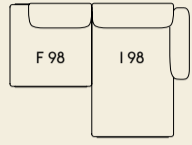

Width — 216 cm / 85.04"
Depth — 169 cm / 66.54"
Seat Depth — 136 cm / 53.6"