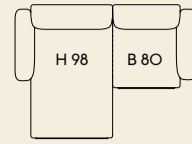

2-Seater

1

Width — 198 cm / 77.95"
Depth — 107 cm / 42.13"
Seat Depth — 74 cm / 29.2"

2

Width — 198 cm / 77.95"
Depth — 107 cm / 42.13"
Seat Depth — 74 cm / 29.2"

3

Width — 198 cm / 77.95"
Depth — 107 cm / 42.13"
Seat Depth — 74 cm / 29.2"

4

Width — 216 cm / 85.04"
Depth — 169 cm / 66.54"
Seat Depth — 136 cm / 53.6"

5

Width — 216 cm / 85.04"
Depth — 169 cm / 66.54"
Seat Depth — 136 cm / 53.6"

6

Width — 216 cm / 85.04"
Depth — 169 cm / 66.54"
Seat Depth — 136 cm / 53.6"