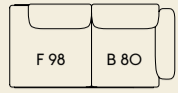

Ready-To-Ship Options

Textile upholstery options that are available now to be shipped from our warehouse to you.

Clay 12
Ocean 80

Availability

Please note that all variants are subject to stock availability and certifications across regions. Please check availability with your local retailer. Note that there are no ready-to-ship options for the UK.

2-Seater

1

Width — 198 cm / 77.95"
Depth — 107 cm / 42.13"
Seat Depth — 74 cm / 29.2"

2

Width — 198 cm / 77.95"
Depth — 107 cm / 42.13"
Seat Depth — 74 cm / 29.2"

3

Width — 198 cm / 77.95"
Depth — 107 cm / 42.13"
Seat Depth — 74 cm / 29.2"