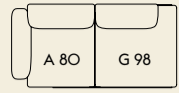

2-Seater

1

Width — 198 cm / 77.95"
Depth — 107 cm / 42.13"
Seat Depth — 74 cm / 29.2"

2

Width — 198 cm / 77.95"
Depth — 107 cm / 42.13"
Seat Depth — 74 cm / 29.2"

3

Width — 198 cm / 77.95"
Depth — 107 cm / 42.13"
Seat Depth — 74 cm / 29.2"

4

Width — 216 cm / 85.04"
Depth — 169 cm / 66.54"
Seat Depth — 136 cm / 53.6"

5

Width — 216 cm / 85.04"
Depth — 169 cm / 66.54"
Seat Depth — 136 cm / 53.6"

6

Width — 216 cm / 85.04"
Depth — 169 cm / 66.54"
Seat Depth — 136 cm / 53.6"