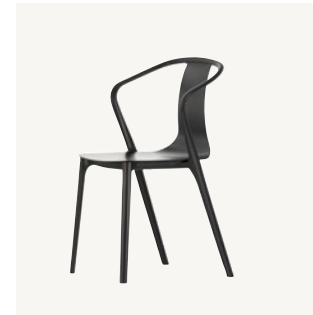

Belleville Armchair