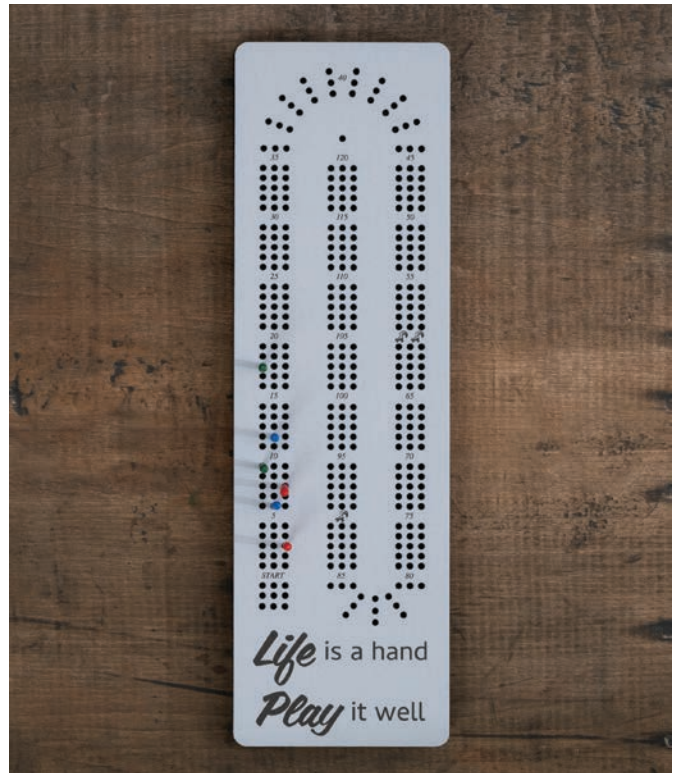

**NEW 9105 - 25**  
 SIZE: 11.5 X 8.375

**NEW 9106 - 25**  
 SIZE: 14.5 X 8.5

DIMENSIONS VARY BY DESIGN | MDF BOARDS

CRIBBAGE BOARDS

**NEW 9107 - 25**  
 SIZE: 11 X 11

**NEW 9108 - 25**  
 SIZE: 11 X 11

**NEW 9109 - 25**  
 SIZE: 10.5 X 12

**NEW 9110 - 25**  
 SIZE: 11 X 11.5

DIMENSIONS VARY BY DESIGN | MDF BOARDS

CRIBBAGE BOARDS

**NEW** 9111 - 20  
 SIZE: 4 X 13

**NEW** 9112 - 20  
 SIZE: 4 X 13

**NEW** 9113 - 20  
 SIZE: 4 X 13

**NEW** 9114 - 23  
 SIZE: 8 X 11

DIMENSIONS VARY BY DESIGN | MDF BOARDS

CRIBBAGE BOARDS

**NEW** 9115 - 23  
SIZE: 8 X 11

**NEW** 9116 - 23  
SIZE: 8 X 11

**NEW** 9117 - 23  
SIZE: 8 X 11

DIMENSIONS VARY BY DESIGN | MDF BOARDS

CRIBBAGE BOARDS