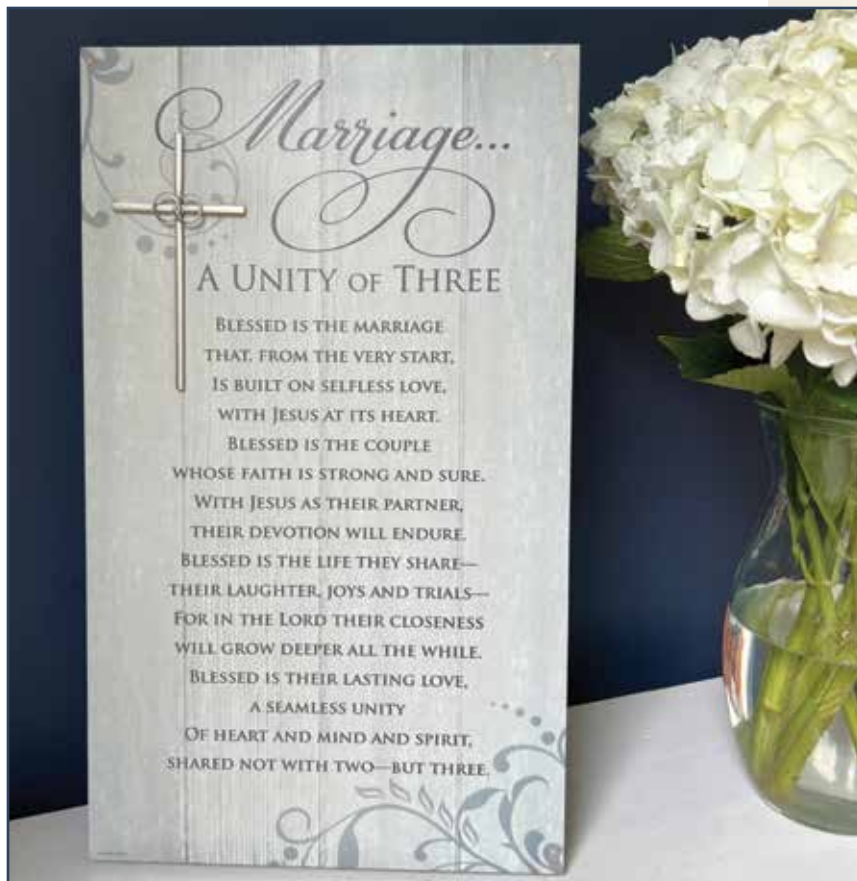

A Unity of Three... A most popular wedding sentiment, featured on this whitewashed MDF, adorned with metal wedding cross. Ready to hang. 17" x 10" x 1". Poly bagged. **57883-15R00-2**