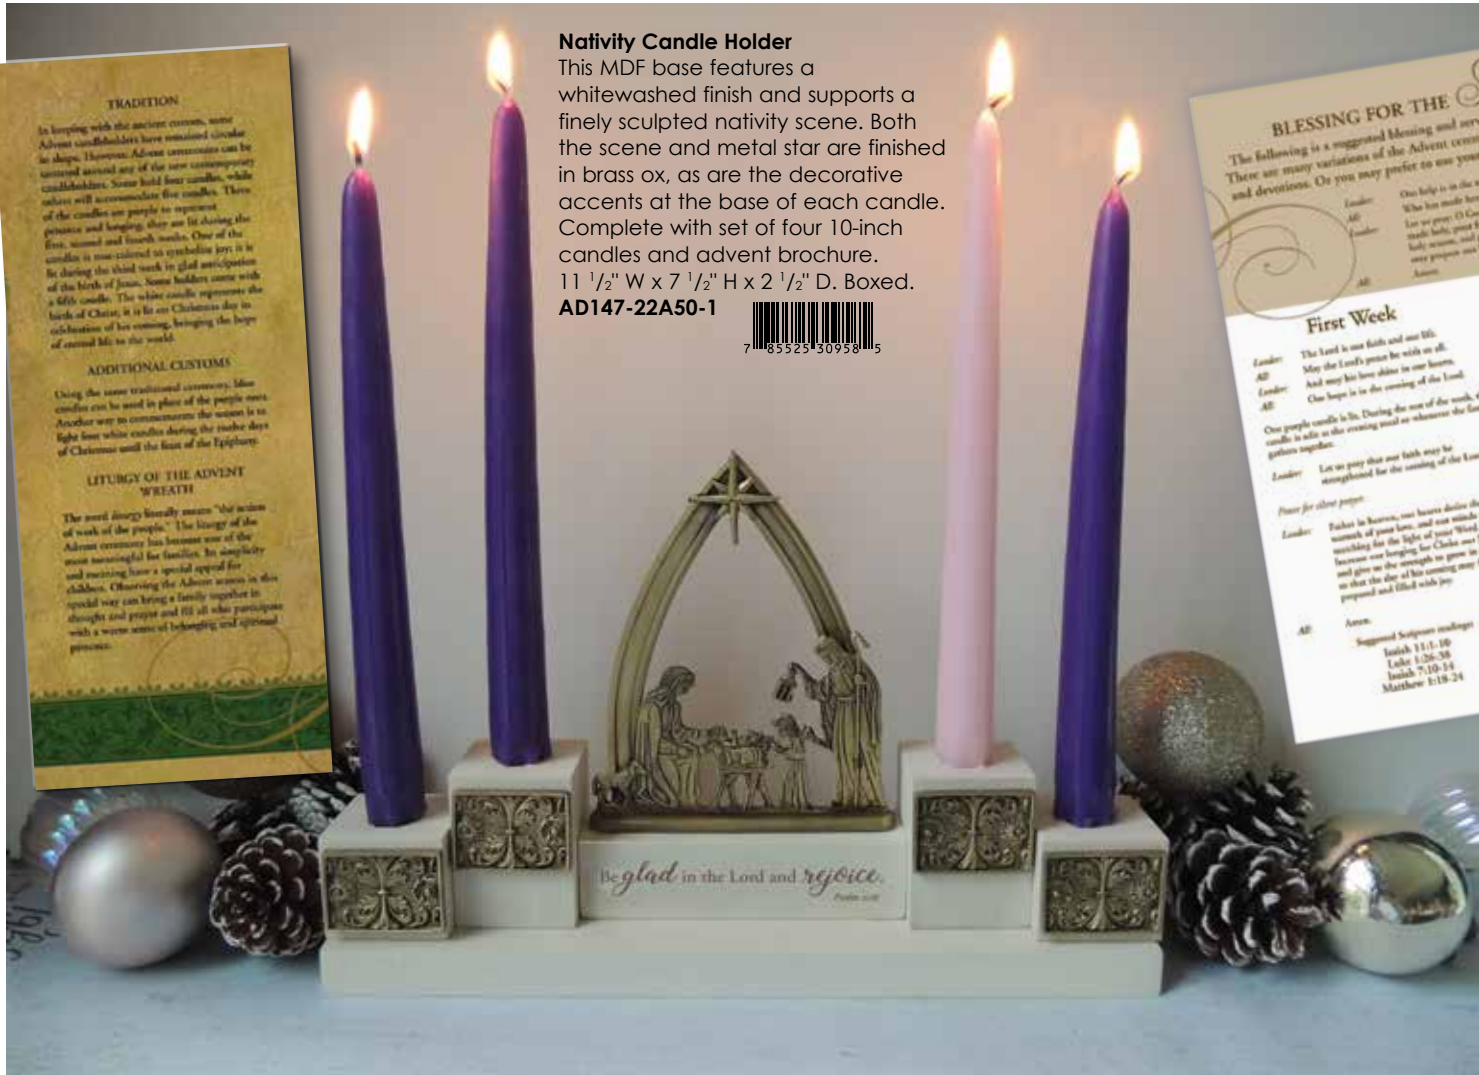

**AD121-13B50-2**

**Nativity Candle Holder**

This MDF base features a whitewashed finish and supports a finely sculpted nativity scene. Both the scene and metal star are finished in brass ox, as are the decorative accents at the base of each candle. Complete with set of four 10-inch candles and advent brochure.