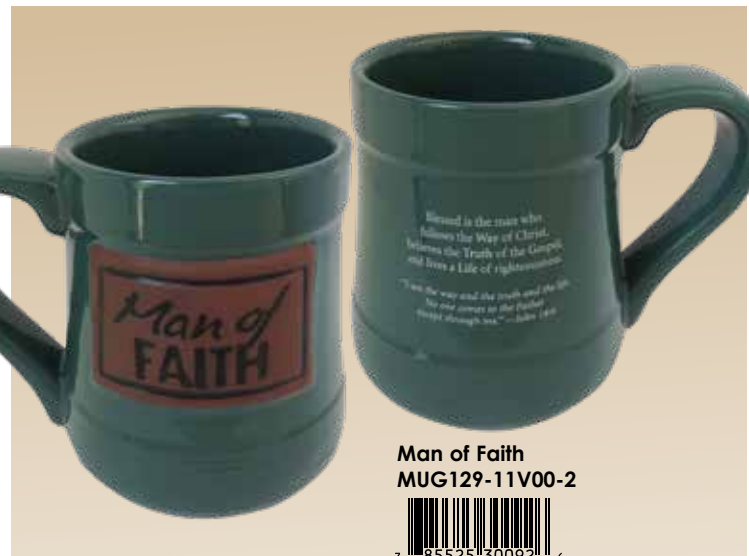

Man of Integrity
MUG130-11C00-2
7 85525 30093 3

Man of Faith
MUG129-11V00-2
7 85525 30092 6