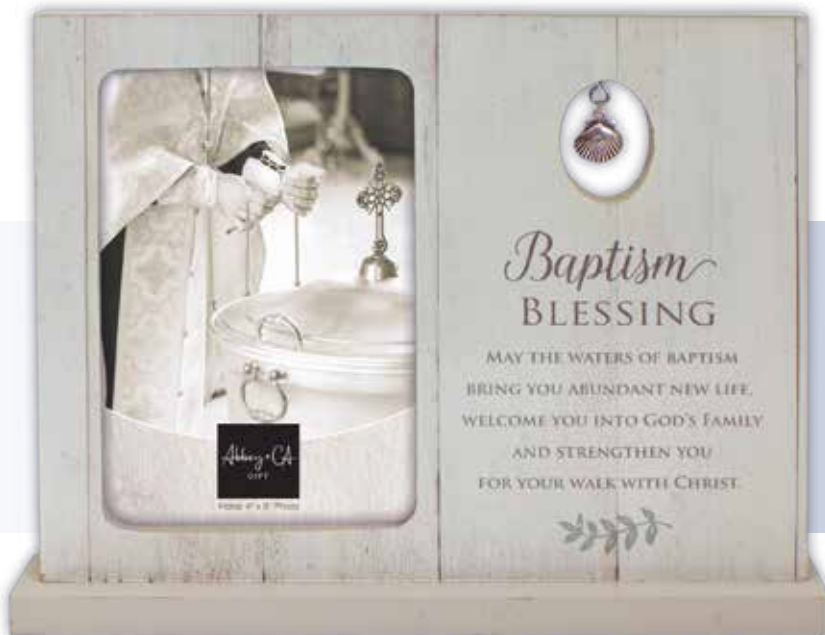

Blessing frame is crafted of MDF and
features a pewter finish scallop shell
charm accentuating the message.
Holds a 4" x 6" photo. 7 1/2" x 9 1/2". Boxed.
MF274-13U25-2