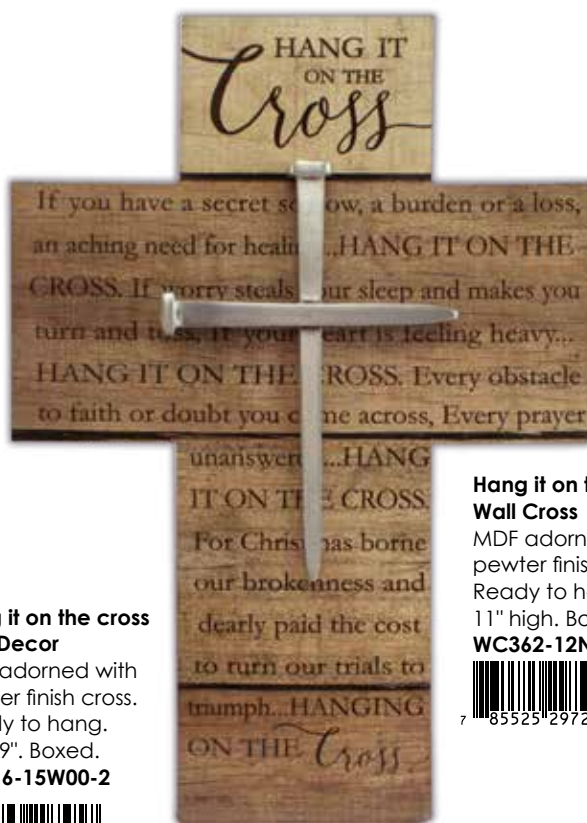

**WC369-12J00-2**

**Hang it on the cross Wall Decor**

MDF adorned with pewter finish cross. Ready to hang. 18" x 9". Boxed.

**WP516-15W00-2**

**Hang it on the cross Wall Cross**

MDF adorned with pewter finish nail cross. Ready to hang. 11" high. Boxed.