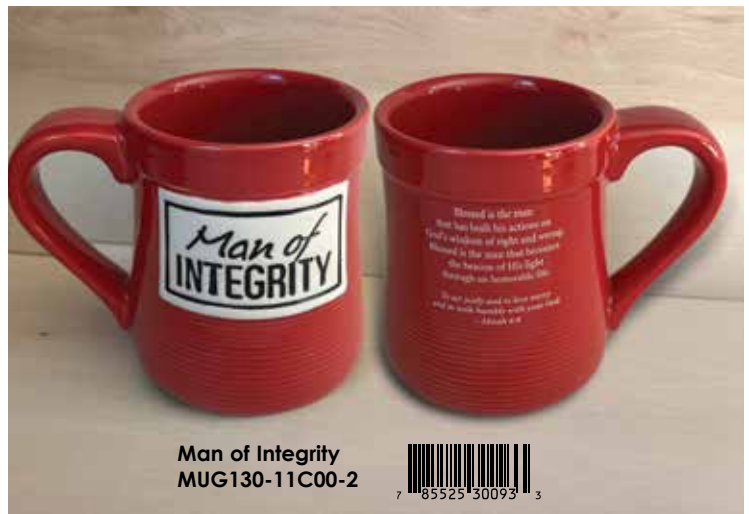

Man of Strength
56805-11M00-2
0 95177 56805 7