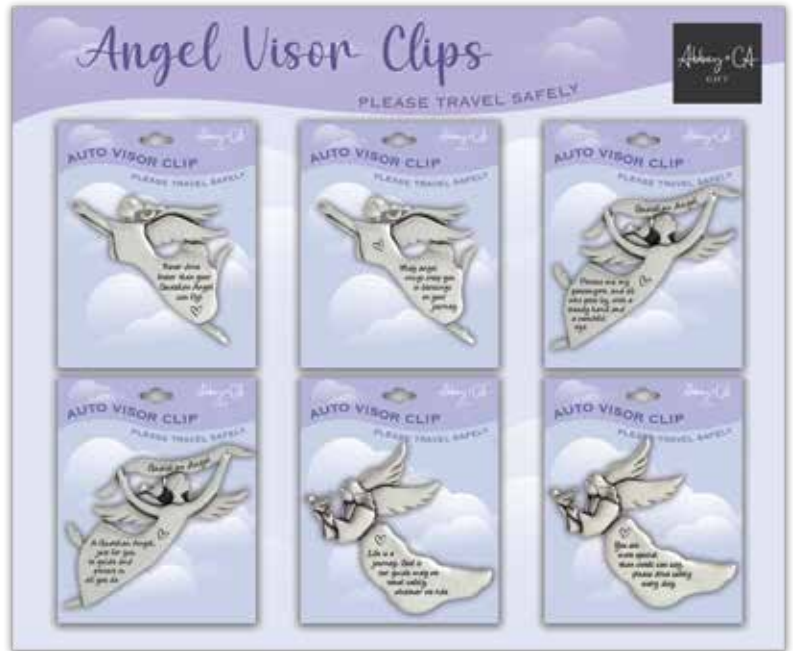

Cast metal angels with silver enamel finish with engraved message of protection. 2 1/2". Carded.

**Angel Visor Clips
Display Unit**

18 pieces:
3 each of 6 styles.
Display 10" x 12".
Cost $12.00 Net.
Free w/KVC8003.
KVC8003-72R00-1

7 85525 30590 7