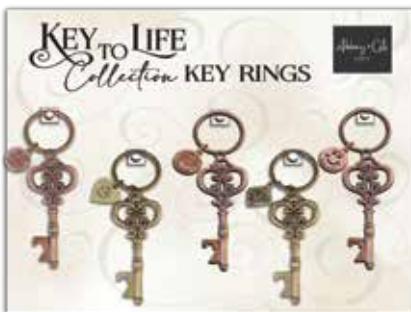

KR6007-60C00-1 page 141

7 85225 31632 3