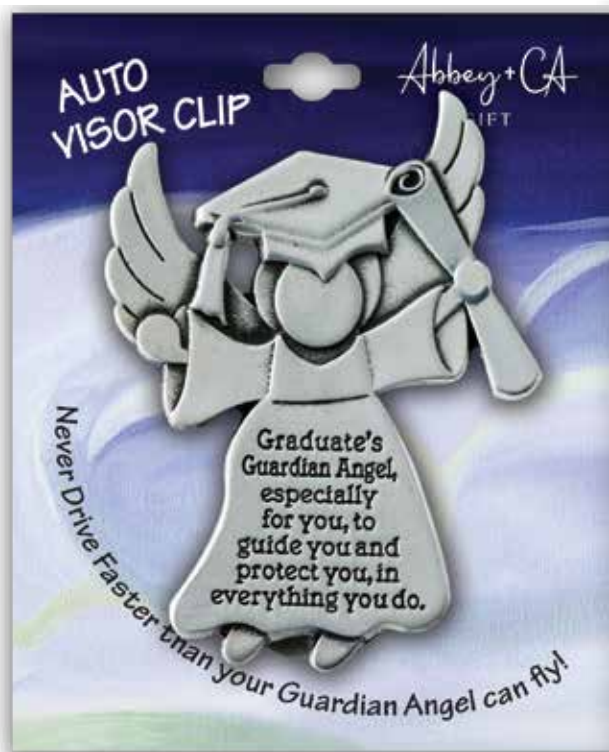

Angel Visor Clip
in silver enamel finish.
Approximately 2". Carded. **KVC626-4C00-3**