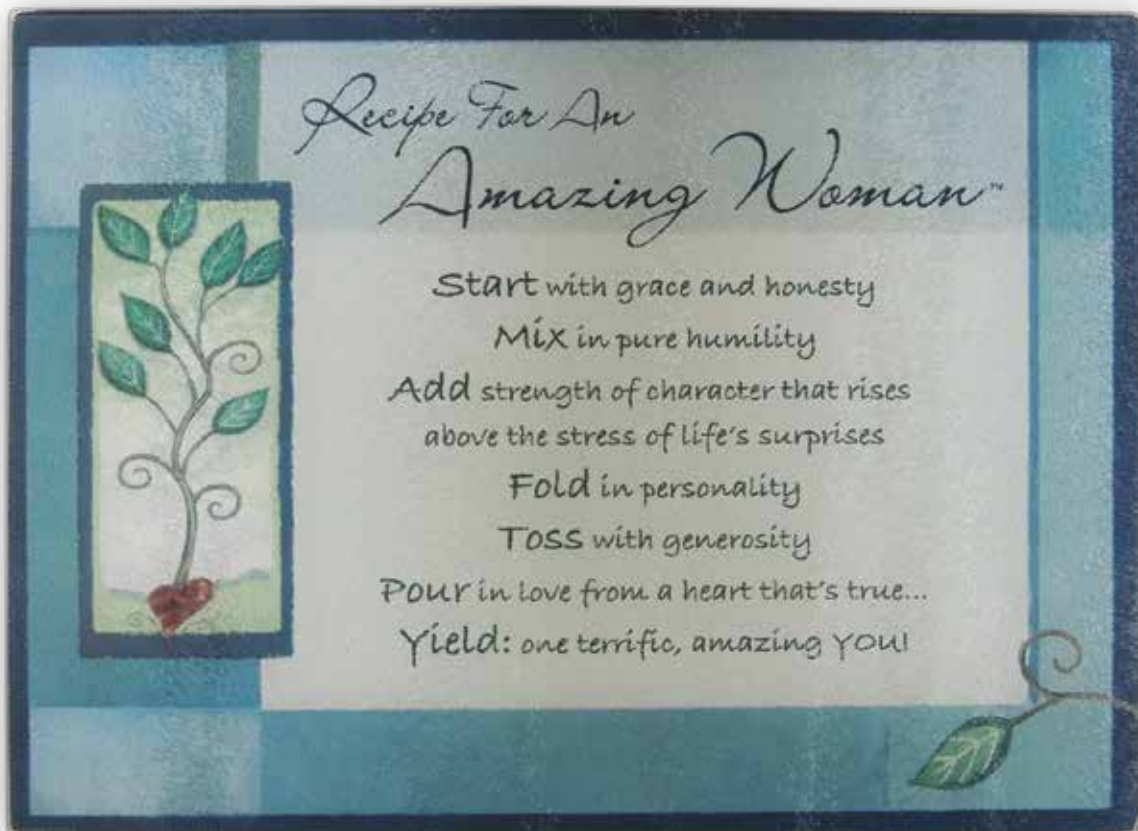

Recipe Cutting Board

Tempered glass.
Heat safe up to 248°.
Hand wash.
15 5/8" x 11 3/4".
Boxed.

57814-11K00-2