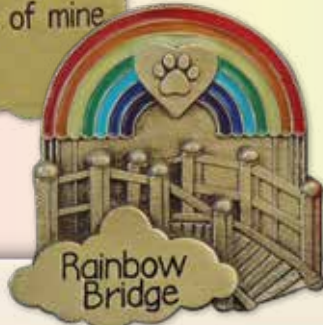

Rainbow Bridge Ornament Metal with silver enamel finish and colorful epoxy fill. Hangs from red ribbon. Holds 1 1/2" x 1 1/4" photo. 2 1/4" x 3 1/4". Window boxed. CO915-7X25-2