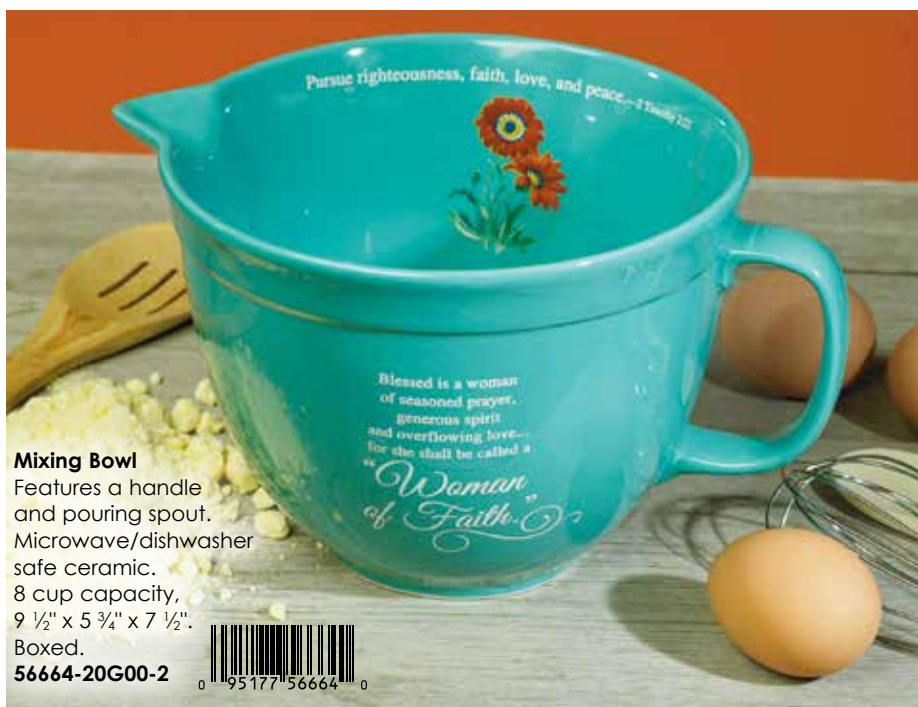

**56553-11A00-2**

**Measuring Spoons**

Metal with teal enamel finish. Hand wash. 7" x 4 1/4". Gift boxed. **MSS103-10X00-2**

**Crock**

Wonderful holder for utensils. Dishwasher safe ceramic. 5" diameter x 7" high. Boxed. **56554-15C00-2**