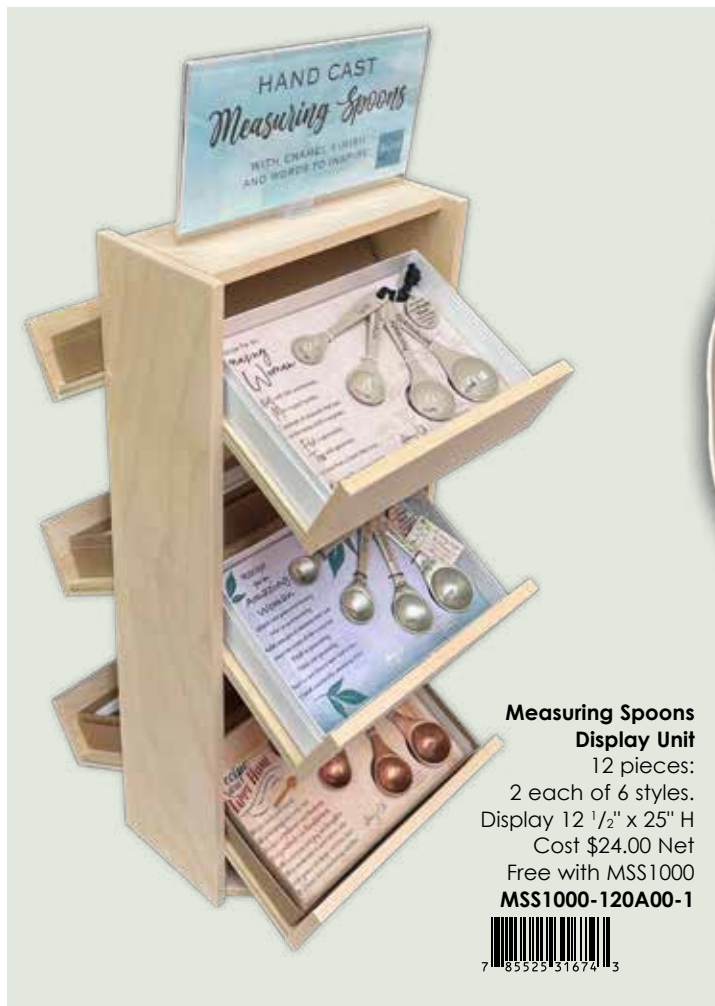

**Together Measuring Spoons**

Metal with copper enamel finish.  
Hand wash. 7" x 4 1/2". Gift boxed.  
**MSS104-10K00-2**

**In This Home Measuring Spoons**

Metal with light gray enamel finish.  
Hand wash. 7" x 4 1/2". Gift boxed.  
**MSS106-10K00-2**

**Kitchen Prayer Measuring Spoons**

Metal with light gray enamel finish.  
Hand wash. 7" x 4 1/2". Gift boxed.  
**MSS107-10K00-2**

**Recipe For A Happy Home Measuring Spoons**

Metal with copper enamel finish.  
Hand wash. 7" x 4 1/2". Gift boxed.  
**MSS108-10B00-2**

**Amazing Woman Measuring Spoons**

Metal with perfect greige enamel finish.  
Hand wash. 7" x 4 1/2". Gift boxed.  
**MSS109-10E00-2**

**Measuring Spoons Display Unit**  
 12 pieces:  
 2 each of 6 styles.  
 Display 12 1/2" x 25" H  
 Cost \$24.00 Net  
 Free with MSS1000  
**MSS1000-120A00-1**

**At Our Table Pie Plate**  
 Oven/microwave/dishwasher safe ceramic.  
 10 1/2" diameter, 2" deep. Boxed.

**PIE106-16X00-2**

**Cutting Board.** Tempered glass, safe up to 248°. Hand wash. 15 5/8" x 11 3/4". Boxed.