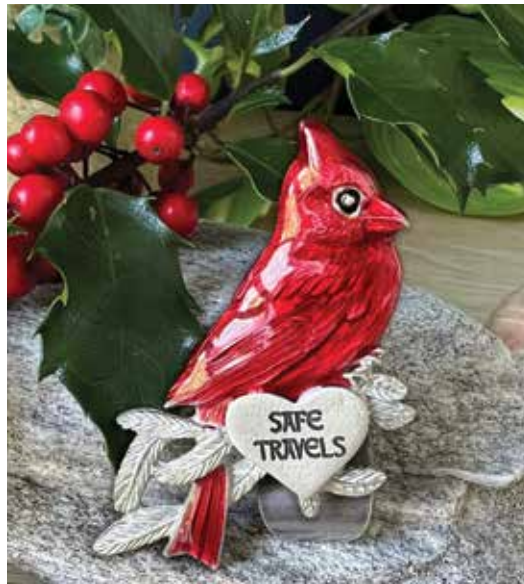

All of these clips are crafted of cast metal with various finishes, with a metal clip on the back that fits most visors. All are carded.

Blessed Family
Bright finish.
1 1/2" x 2".
KVC169-4A00-3
7 85525 105886 5

Ichthus
Silver enamel finish.
1 1/2" H x 2 7/8" W
KVC275-4F00-3
7 85525 31753 5

Saint Christopher
Silver enamel finish.
2" diameter.
KVC282-4T00-3
7 85525 31823 5

Cardinal
Silver enamel finish
and red epoxy.
1 7/8" x 2 1/4".
KVC283-4A50-3
7 85525 31951 5

Crucifix
Silver enamel finish
with gold finished dove.
2" W x 3" H
KVC284-5K00-3
7 85525 31952 2

Shield
Silver enamel finish
2" W x 2 1/4" H
KVC285-4L00-3
7 85525 31953 9