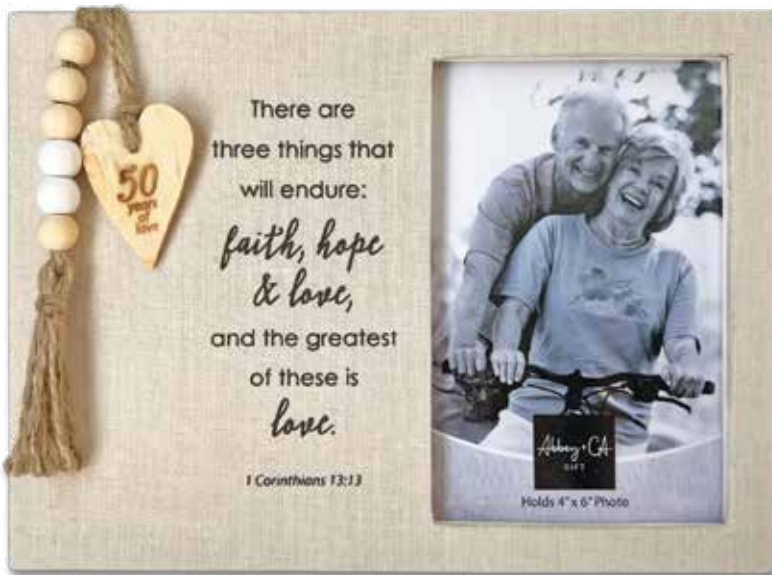

Frames

MDF frames wrapped in screen printed fabric, with wood beads, hot stamped heart, and jute cord. Hold 4" x 6" photo. Hang or stand. 9" W x 6 1/2" H. Boxed.

50th Frame
MF344-11T00-2

Crosses

MDF Crosses, wrapped with screen printed fabric, with wood beads, hot stamped heart, and jute. Hang or stand. 7 1/4" H x 5" W. Boxed.