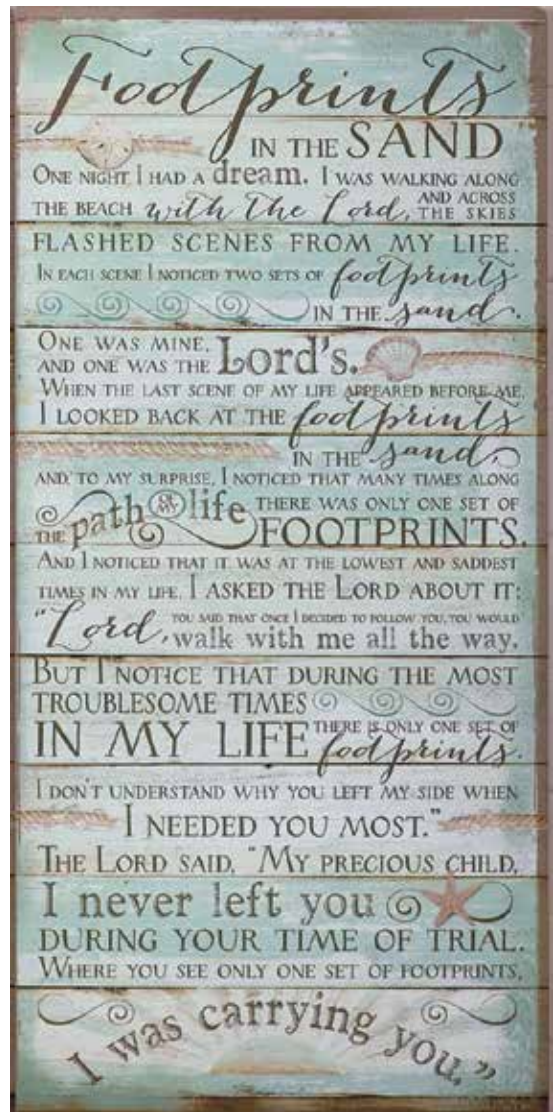

**KS111-8T25-2**

**Cross** MDF with infused artwork, rustic look and traditional sentiment. Ready to hang or stand with easel back. 7" x 10". Boxed.

**57736-8F50-2**

**Wall Decor** Painted wood plaque with printed facing features bold, contemporary style text. Ready to hang. 10" x 22" x 1"