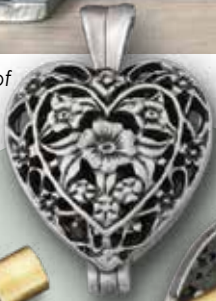

Paw Prints on my Heart Frame

Cast metal with silver enamel finish.

Holds 2 1/4" x 2 1/2" photo. 3" x 5 1/4". Boxed. **PF404-13E25-2**

7 85525 27089 2