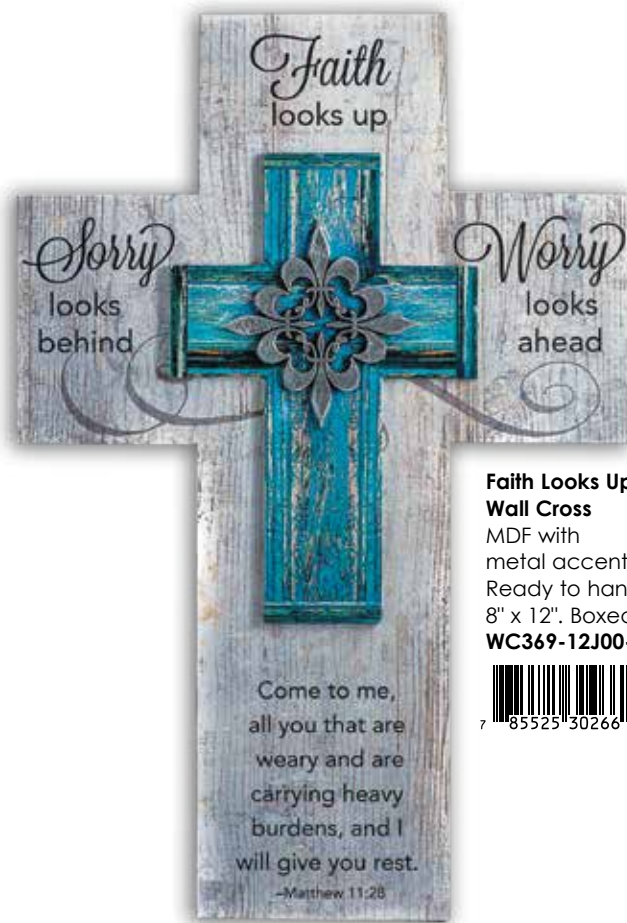

WC369-12J00-2