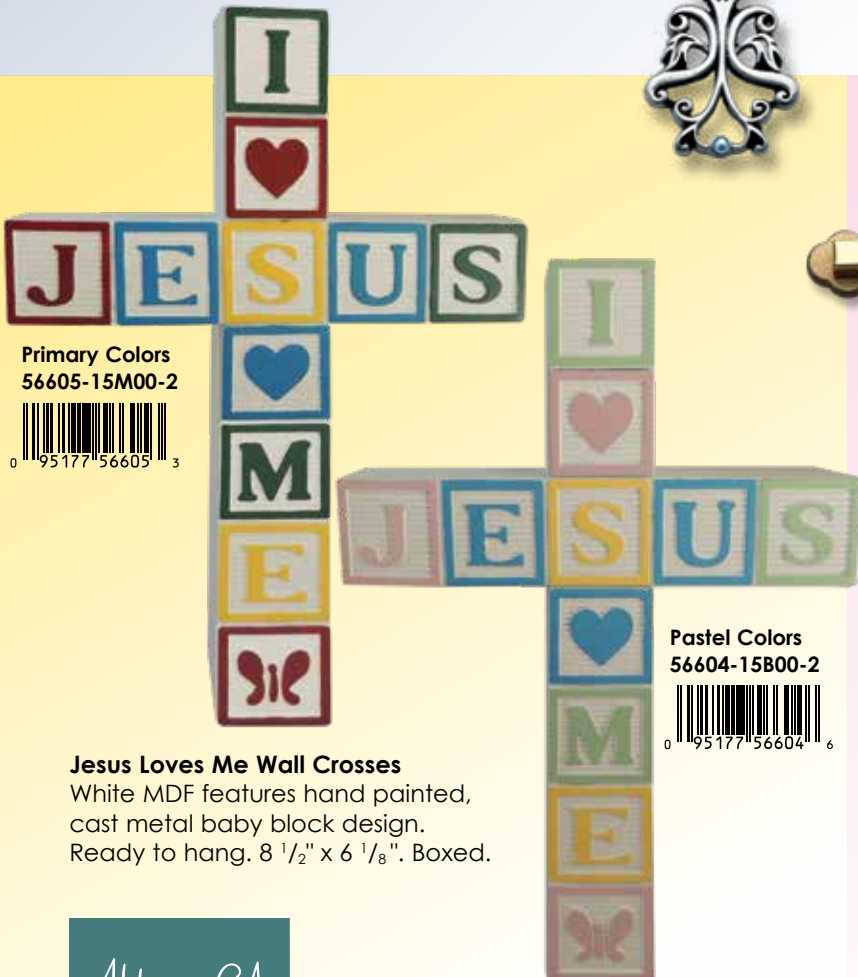

7 85525 32263 8

**Bless This Child Wall Crosses**

Bright finished filigree metal hanging from satin-edged organza ribbon. 5" H. Gift boxed.

White ribbon  
FC301-11N00-2

Blue ribbon  
FC302-11T00-2

Pink ribbon  
FC303-11R00-2