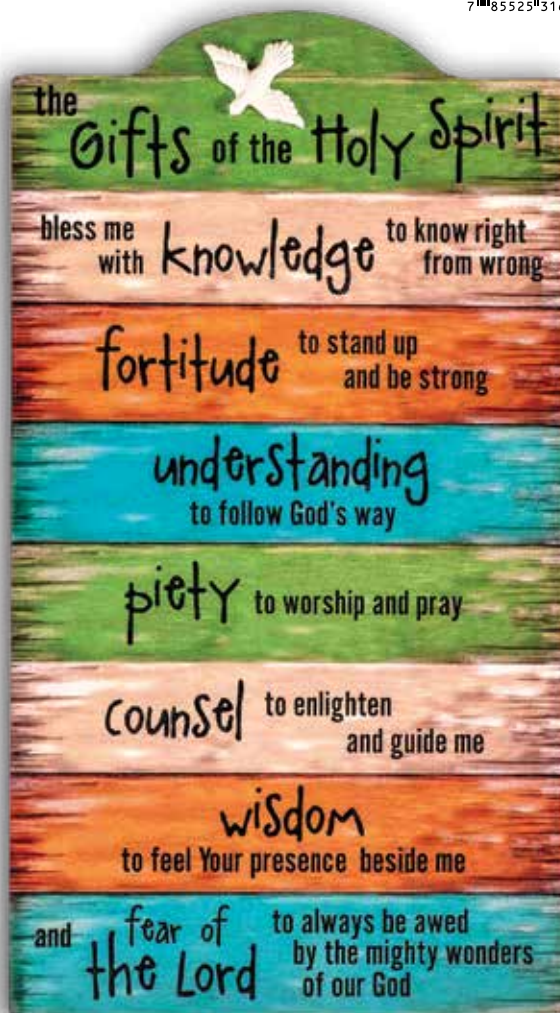

Gifts of the Holy Spirit Wall Decor
Colorful and rustic look, sublimated in MDF. Ready to hang. 5" x 9 1/4". Poly bagged. **WP538-11E00-2**