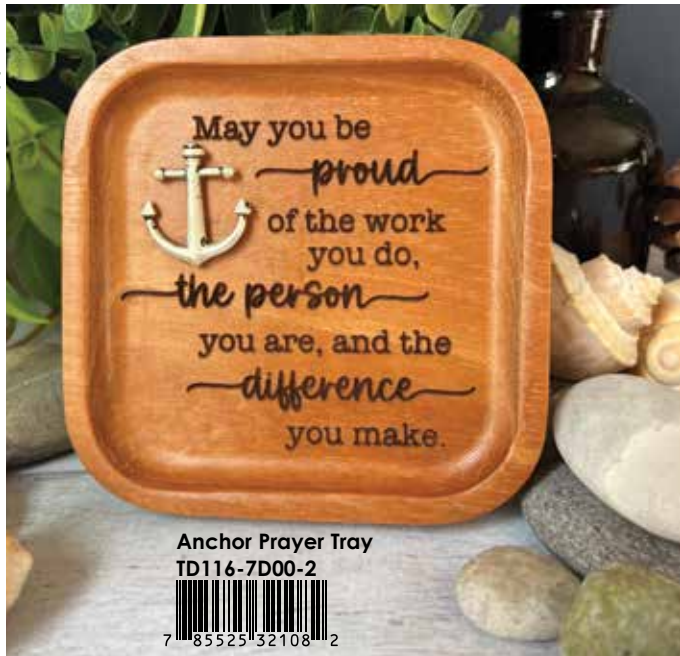

Man of Faith  
 MUG129-11V00-2  
 7 85525 30092 6

Man of God Prayer Tray  
TD111-7Z00-2

**NEW**

Salvadoran Cedar Prayer Trays  
Laser-engraved inspirational message, and adorned with cast metal motif in silver ox finish. 4" square. Gift boxed with acetate cover.