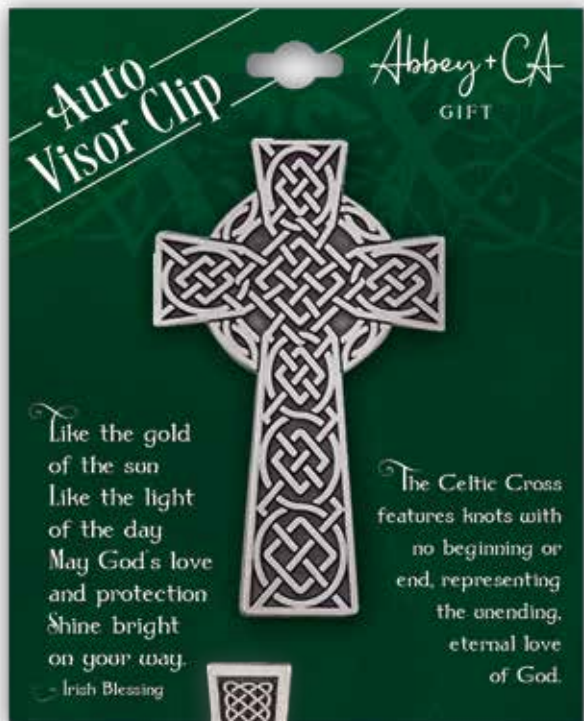

Metal visor clips are on special cards explaining the symbolism of the Trinity Knot, Celtic Cross, and Claddagh. All in bright finish. Approximately 2"

**Irish Visor Clip Display Unit**  
18 pieces: 3 each of 6 styles.  
Display 10" x 12". Cost \$12.00 Net,  
Free w/KVC4005. **KVC4005-72A00-1**