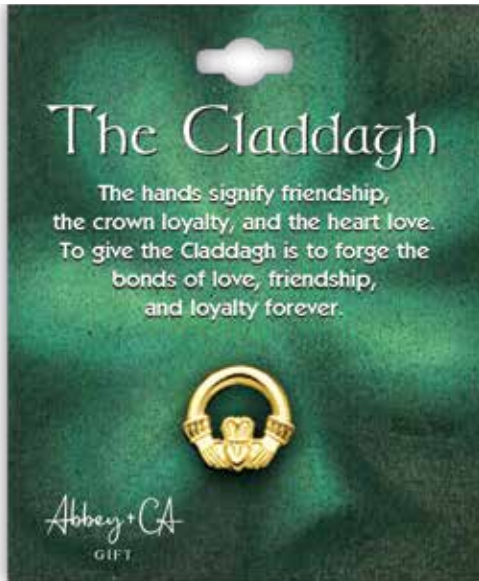

The Claddagh
Claddagh Lapel Pin.
Carded. **T969-2N75-6**