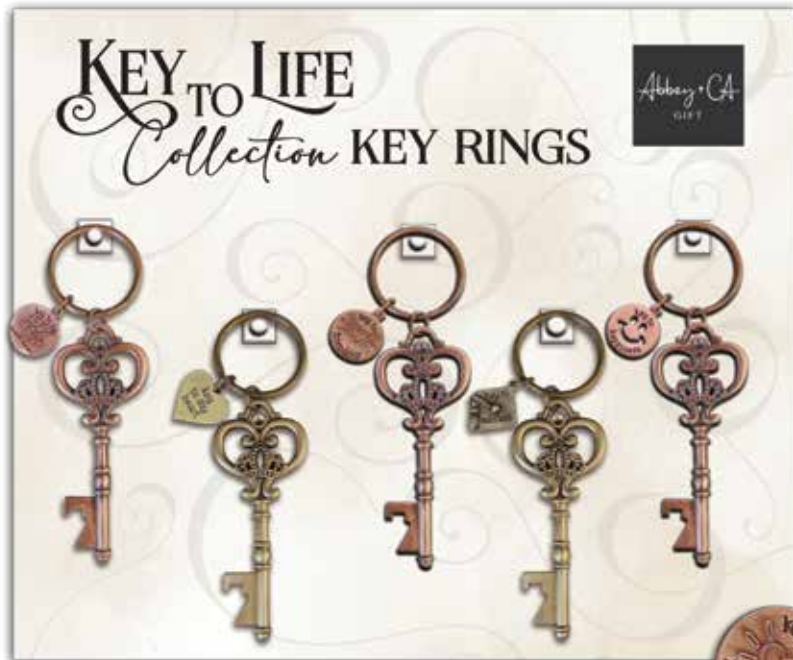

**Topaz Heart**  
May Angels Fly  
KR648-4C50-3

May angels fly with you wherever you roam and guide you safely to family and home.

A set of two key rings... an ideal gift with heartfelt message; antique inspired design, crafted in cast metal, and finished in brass ox or copper ox with attached 2-sided charm. Overall size is 1 1/4" W x 4 1/4" L. Window boxed.

**Wedding Wishes**  
KS112-8Z50-2

**Key To My Heart**  
KS113-8G50-2

**Key To Friendship**  
KS114-8M50-2

Cast metal with copper ox or brass ox finish.  
Overall size is 1 1/4" W x 4 1/4" L  
Poly bagged.