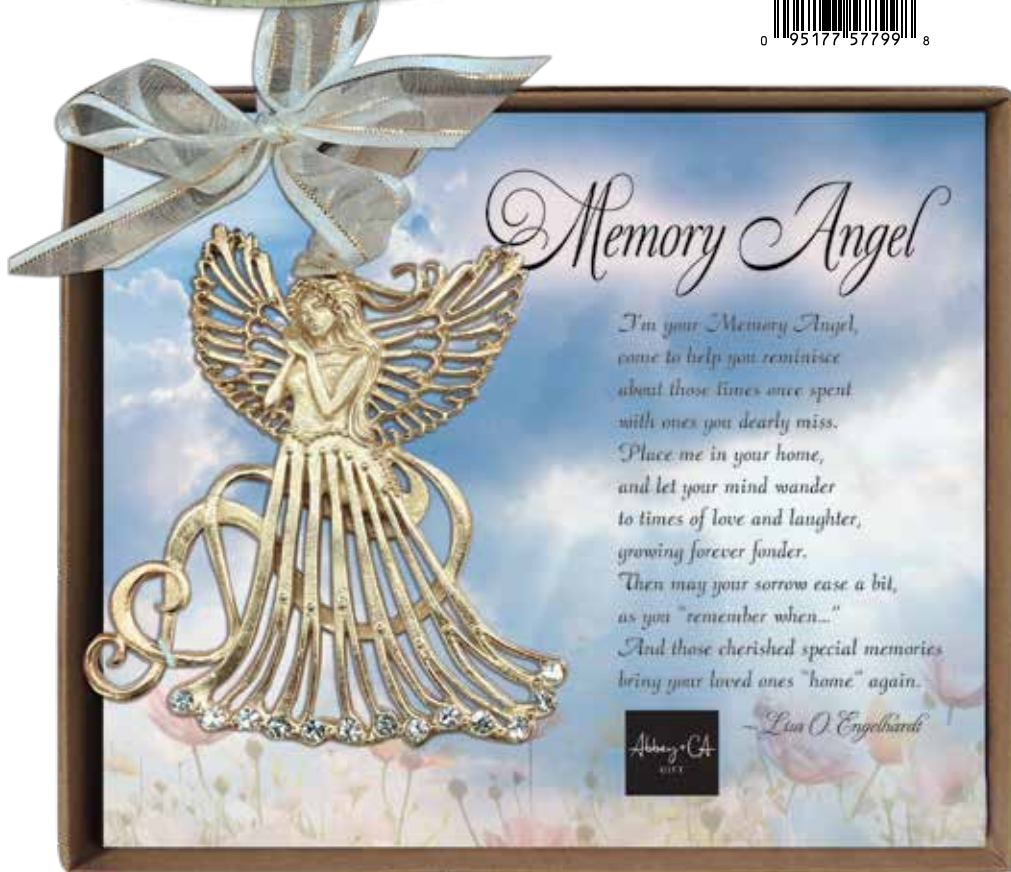

**Standing Angel Plaque**  
 Framed, screen-printed MDF. 5" H x 4" W x 1" D. Boxed. **SF113-6D75-2**

**Angel Figurine**  
 Elegant sculpted angel with a loving sentiment. Silver enamel finish. 5" high. Boxed. **AF101-10A00-2**