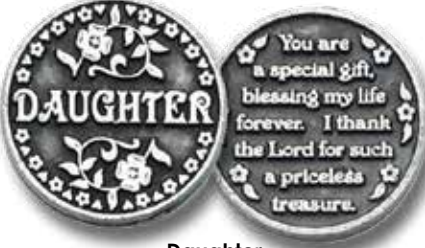

Daughter
PT176-1N75-12

7 85525106729 4