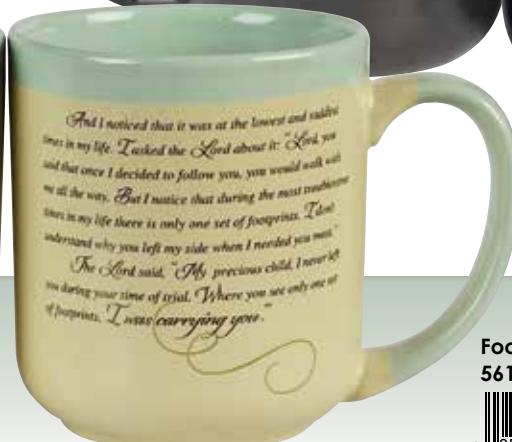

**Courageous Woman**  
MUG137-7Y70-2

**Contemporary Mugs**

Matte finish exterior with a glossy interior and handle. Microwave/dishwasher safe. 16 oz., 4 1/4" high, Boxed.

**Courage**  
45612-8C25-2

**Serenity Prayer**  
55497-8D25-2