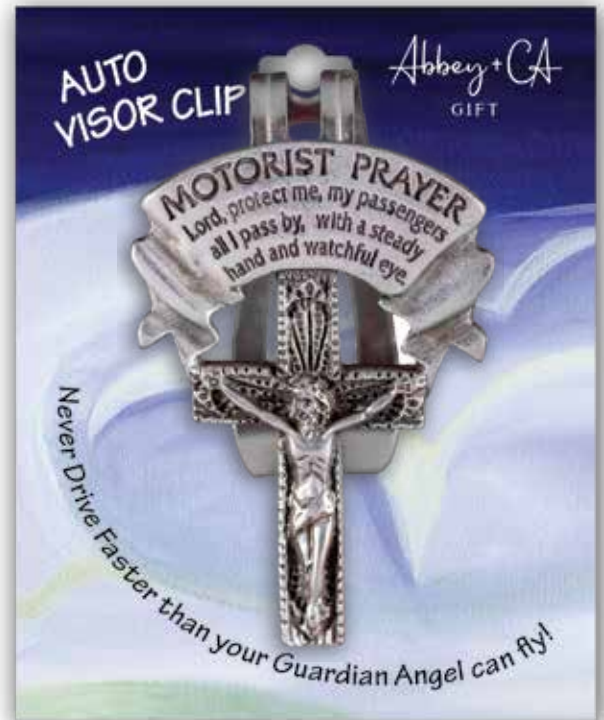

Our unique metal memory spring clip fits all sized visors

Motorist Prayer  
KVC186-4U00-3

St. Christopher/  
Guardian Angel  
KVC122-4M00-3

St. Michael/  
Guardian Angel  
KVC165-4M00-3

Motorist  
Prayer Cross  
KVC178-4N00-3