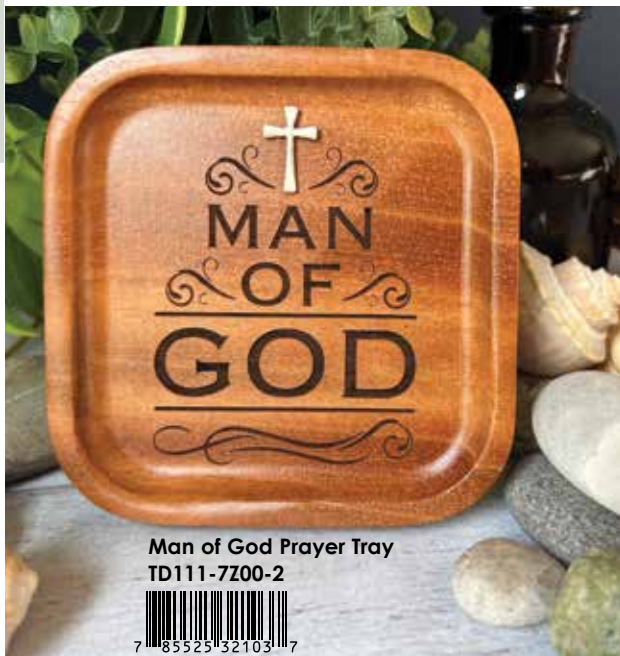

NEW

Salvadoran Cedar Prayer Trays
Laser-engraved inspirational message, and adorned with cast metal motif in silver ox finish. 4" square. Gift boxed with acetate cover.