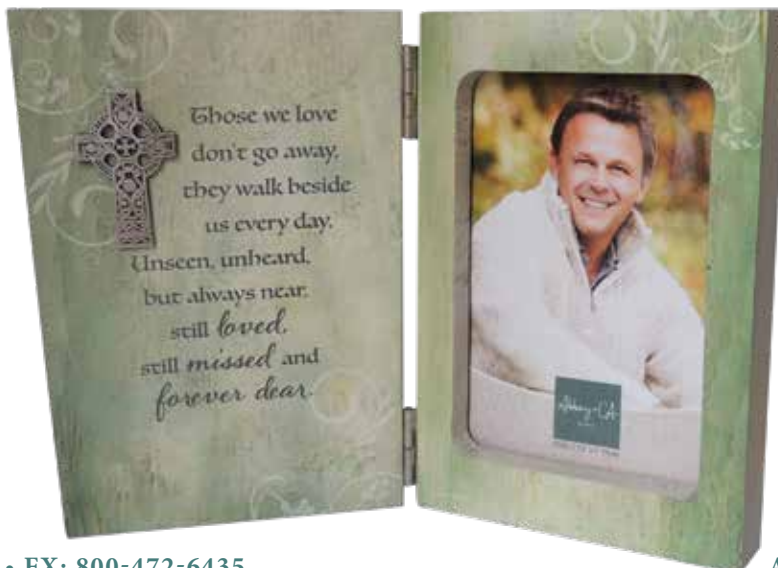

Those We Love Memorial Frame

Double hinged matte sublimated
MDF with cast metal cross.
Holds 3 1/2" x 5" photo.
6" x 8". Boxed.

WL280-10A00-2