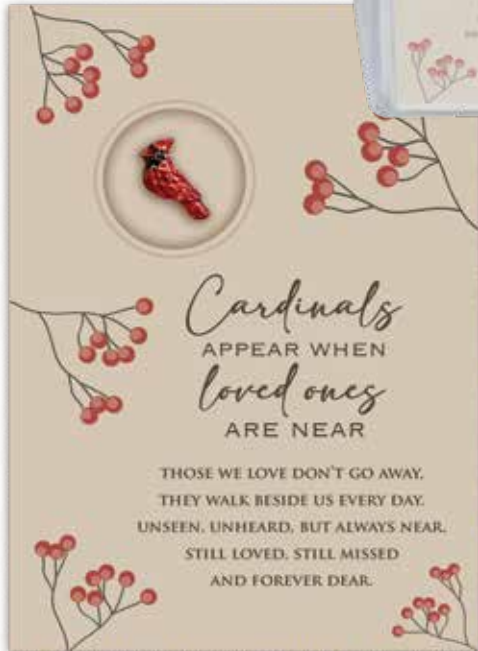

Cardinal Charm Sympathy Card
5" x 7" greeting card, embossed & die-cut with cast metal 3/4" red epoxy filled cardinal charm. **CD109-5F00-2**