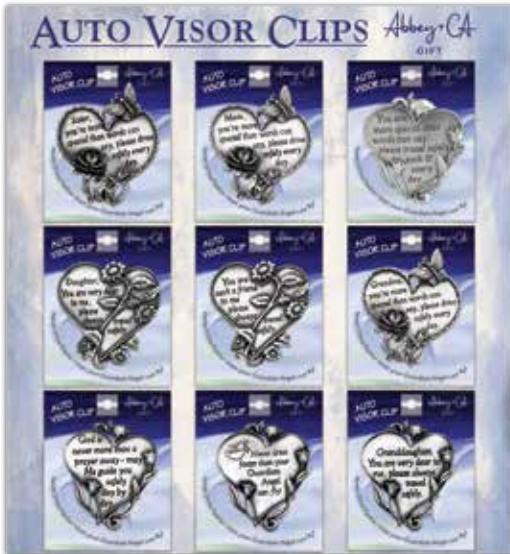

Life is a journey  
KVC818-4B00-3

7 85525 30564 8

**Heart Visor Clip Easel Display Unit**  
 27 pieces: 3 each of 9 styles.  
 Display 13" x 12". Cost \$12 Net.  
 Free w/KVC3201. **KVC3201-108U00-1**

Heart-Shaped Visor Clips  
 Bright finished metal.  
 Approximately 2". Carded.