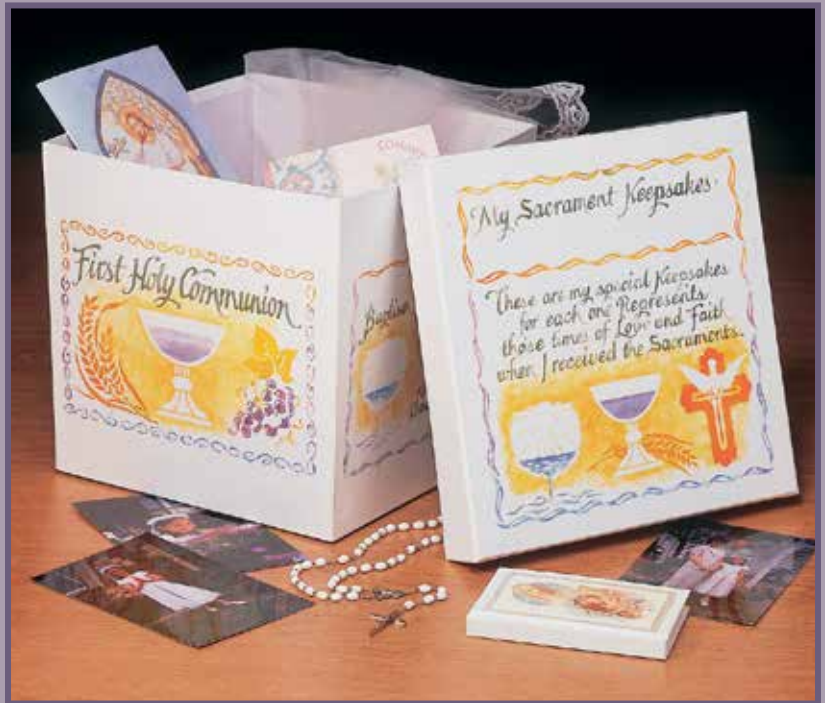

Celebrating
the Sacraments of
First Holy Communion &
Confirmation at the same time...
This frame is perfect to mark
such an event.

Restored Order Frame

Crafted in MDF, with metal embellishments of wheat and dove. May hang or stand. Holds 4" x 6" photo. 6" x 8". Boxed. **MF284-11G00-2**

7 85525 30045 2

Sacrament Keepsake Box

Roomy lidded box is made of sturdy gloss-coated pasteboard, to hold Baptism, First Communion, & Confirmation mementos. 10" x 10" x 9".

Pack of 6 boxed.

32559PK-64L00-1

7 85525 30393 4