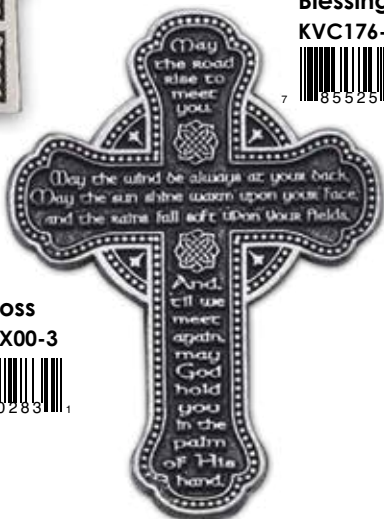

Blessing Cross
KVC176-4A00-3