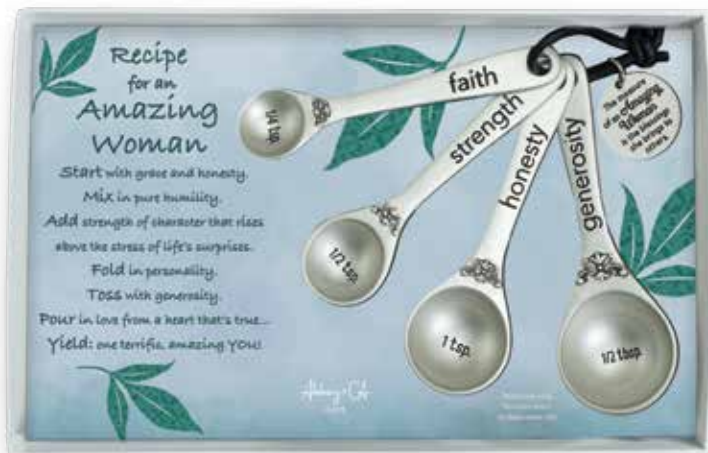

7 85525 32191 4

**Kitchen Prayer  
Charcuterie Board**

Laser-engraved  
Salvadoran cedar.  
12" x 16" x 3/4" thick.  
Boxed.  
**CHB103-20F00-2**

7 85525 32196 9

Mini Pie Plates

Americans' favorite pies are featured on these colorful mini pie plates, the perfect size for two. Each is complete with recipe and instructions, both on the plate itself and on the enclosed recipe card. Microwave/oven/dishwasher safe. 6" diameter. Gift boxed with acetate lid.

Apple  
PIE111-9X00-2

Pumpkin  
PIE112-9G00-2

Bottom of each dish shows the corresponding recipe.

**Amazing Woman Measuring Spoons**

Metal with silver enamel finish.  
Hand wash. 7" x 4 1/4". Gift boxed.  
**57904-10J00-2**