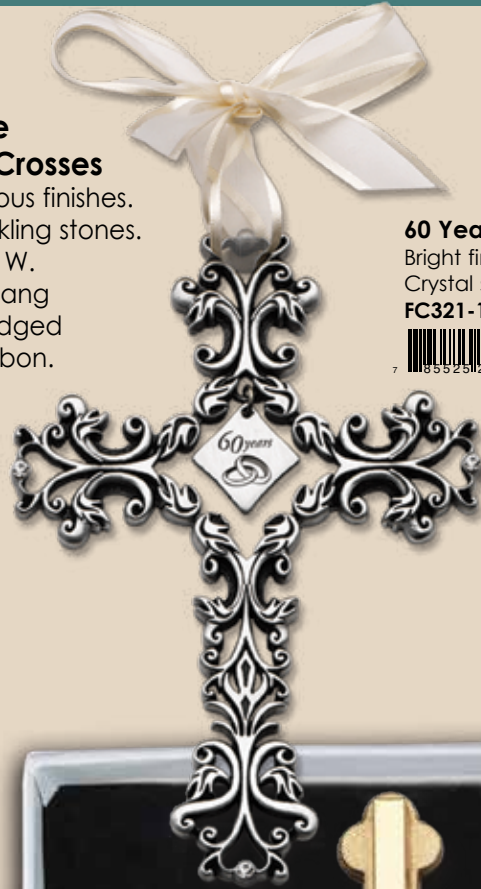

**60 Years**  
Bright finish.  
Crystal stones.  
FC321-11R00-2

**Love is Patient Cross**  
Crafted of MDF, wrapped in  
fabric, adorned with jute,  
wooden beads, and heart.  
Ready to hang or stand.  
5" x 7 ¼". Boxed  
CR123-10K00-2