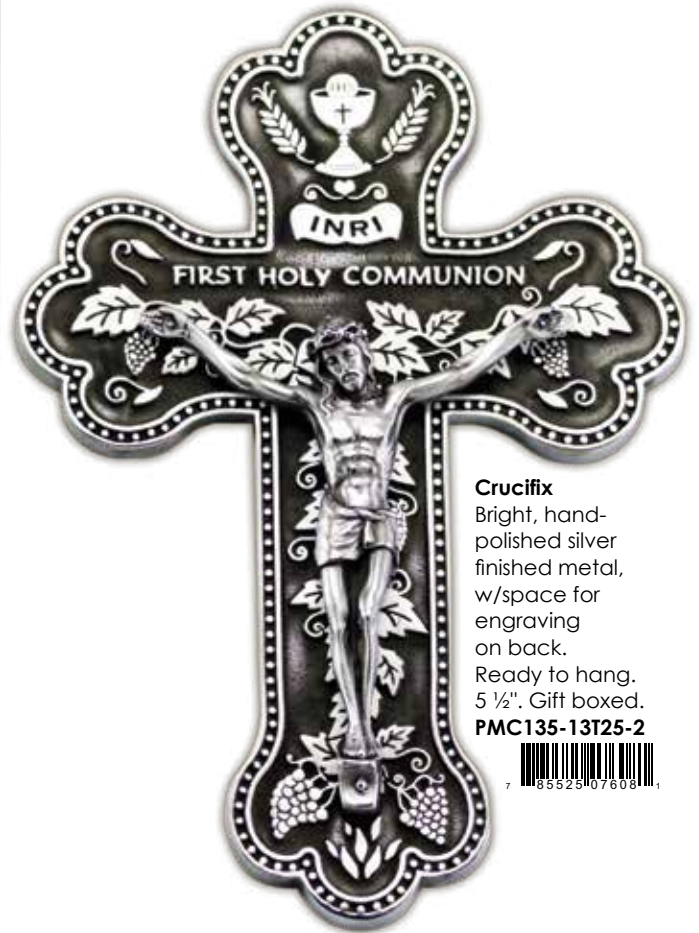

Holds 4" x 6" photo. 7 1/2" x 8 1/2" Boxed.

**MF322-12X00-2**

**Blessings Hinged frame**

crafted of MDF with bright finish chalice accent.

Holds 4 1/2" x 2 1/2" photo. 6" x 8" overall size. Boxed.

**WL264-10E00-2**