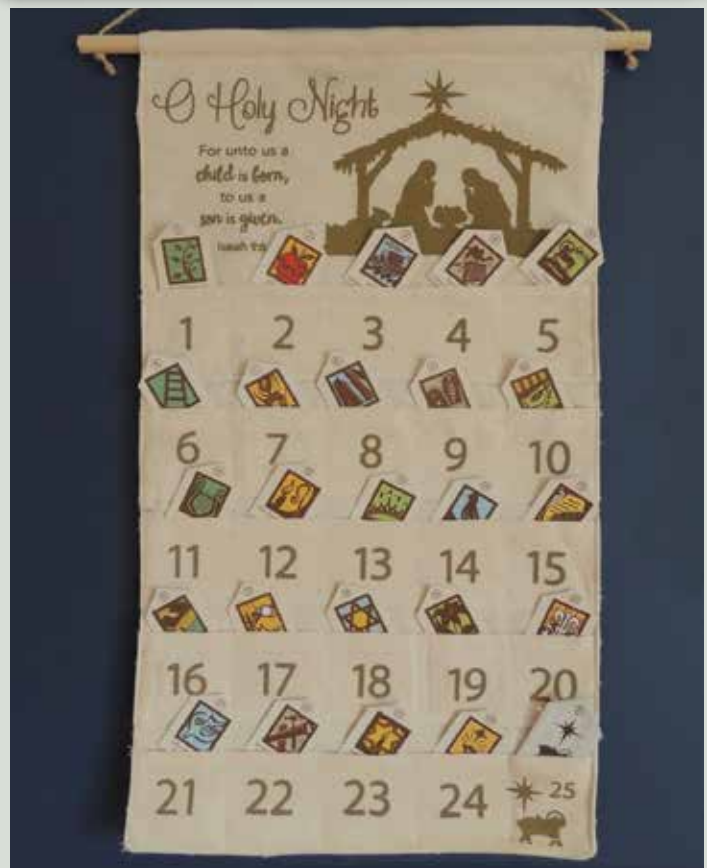

Countdown Wall Calendar
Silk-screened fabric wall calendar hanging on wooden dowel, with pouch and 24 printed cards and one MDF piece for day 25. Comes with instructional card. Ready to hang with twine. 10" x 18". Poly bagged. **AD144-13A25-2**