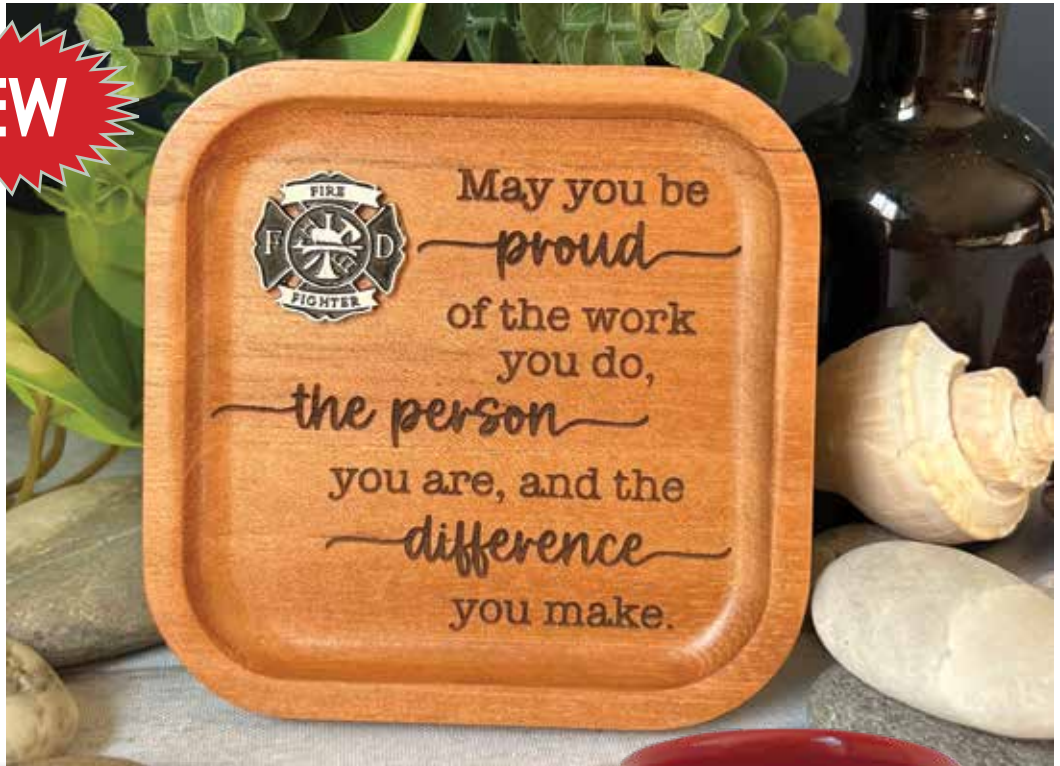

NEW

Fire Fighter Prayer Tray

Laser-engraved Salvadoran cedar adorned with cast metal motif in silver ox finish. 4" square. Gift boxed with acetate cover.

TD118-7E00-2

7 85525 32110 5

Fireman Visor Clip.

Attach to your car or truck visor to hold papers, and bring protection in your travels. Silver enamel finished metal. Approx. 2 1/2". Carded.

KVC621-4T00-3

7 85525 25334 5