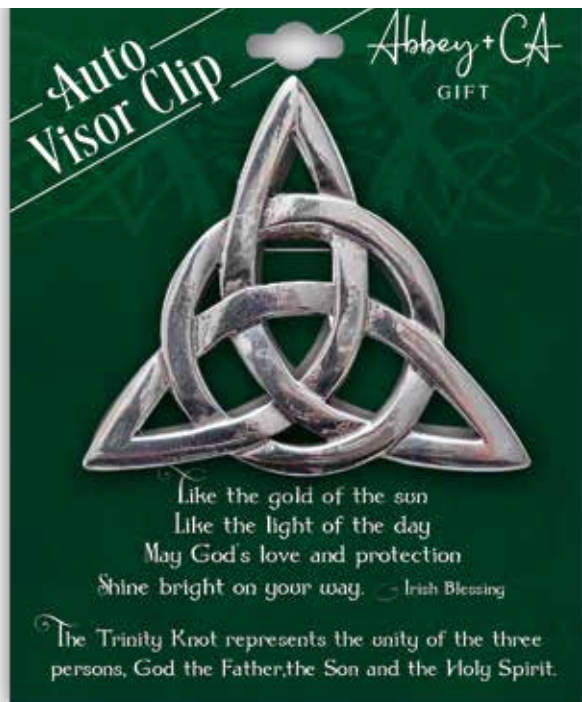

Metal visor clips are on special cards explaining the symbolism of the Trinity Knot, Celtic Cross, and Claddagh. All in bright finish. Approximately 2"