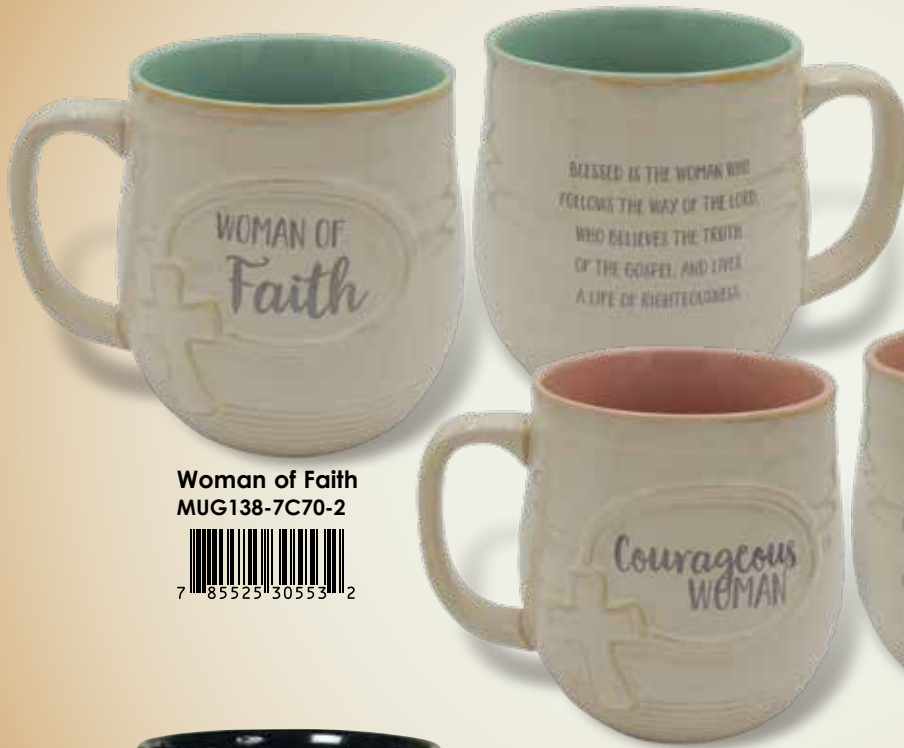

Handcrafted stoneware featuring raised design on front and message on back. Natural variations can occur. Microwave/dishwasher safe. 18 oz., approx. 4 1/4" H. Boxed.