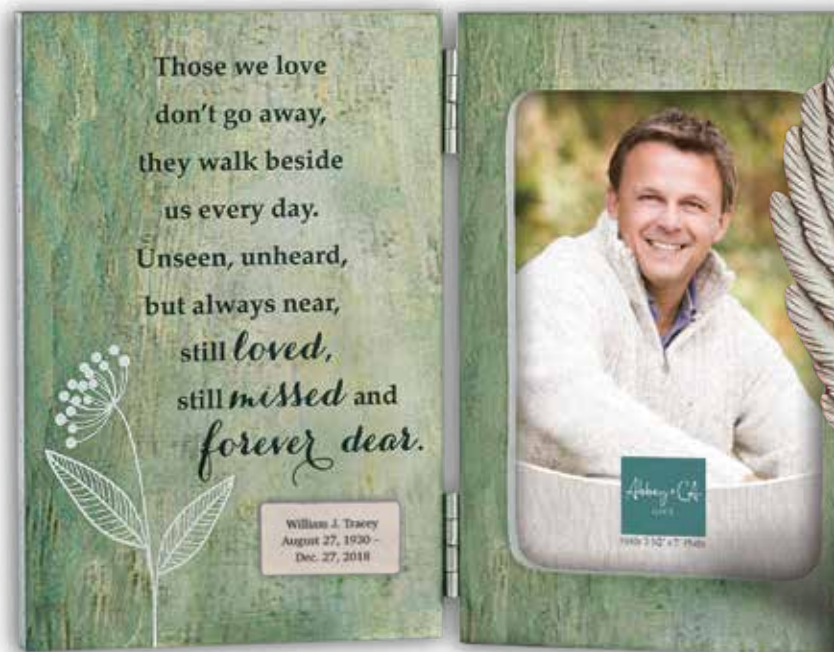

Hinged Photo Frame crafted of MDF with a wood-look, with floral detail. Comes with an engraving plate for personalization that is 1" x 1 3/4". Holds 3 1/2" x 5" photo. Overall size when open: 8" x 6". Boxed. **WL271-10B00-2**