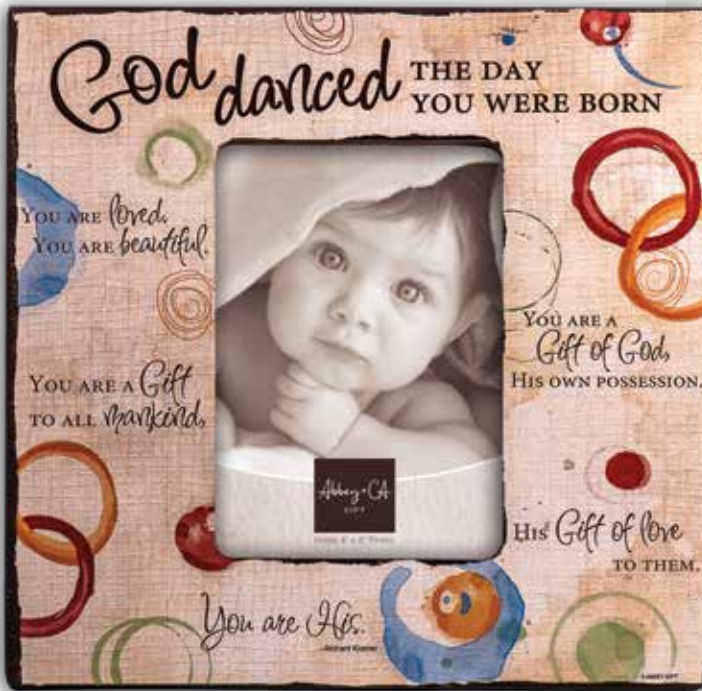

**Guardian Angel Wings Photo Frame** MDF, with cast metal wings in an antique white finish. Displays a 4" x 6" photo. Ready to hang or stand. 7 1/2" x 8 5/8". Boxed. **MF349-14N50-2**

**Photo Frame** Sublimated MDF. Holds 4" x 6" photo. Hang or stand with attached easel backer. 9 1/4" x 9 1/4". Boxed. **55243-11D00-2**