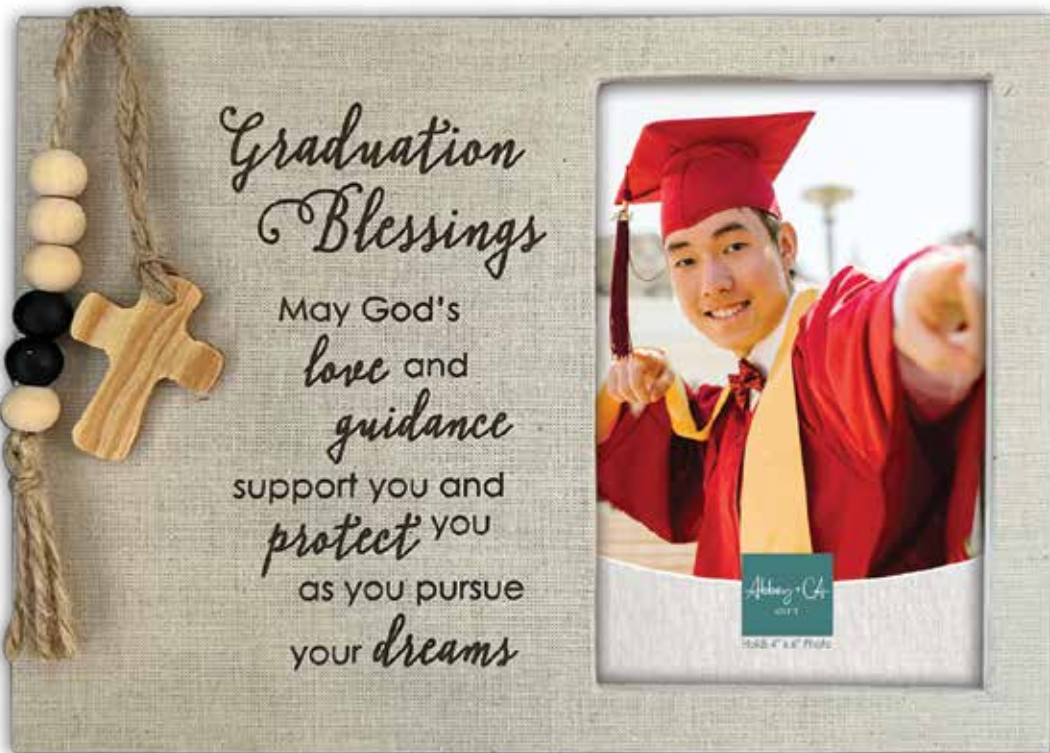

Frame

Crafted of MDF, wrapped in fabric, adorned with jute, wood beads, and cross. Ready to hang or stand. 6 1/2" x 9". Boxed.

MF340-11N00-2