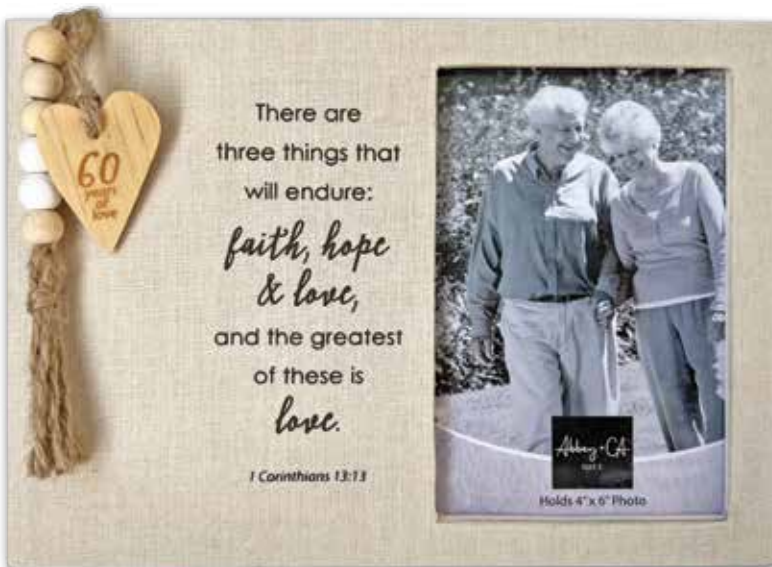

60th Frame
MF345-11F00-2