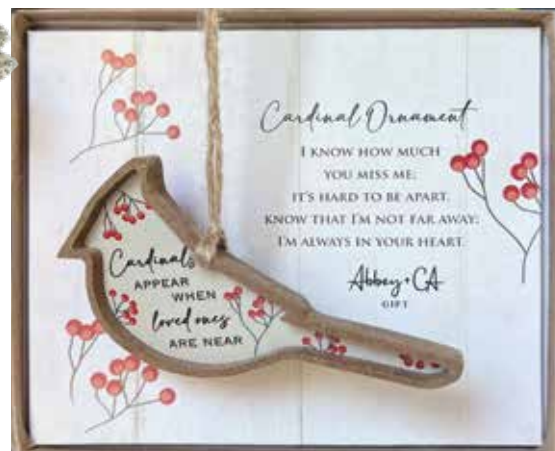

Cardinal Ornament
Framed, sublimated MDF. Hangs from jute cord. 2 1/2" H x 4 1/2" W x 1/2" D. Window boxed.
CO993-7F25-2