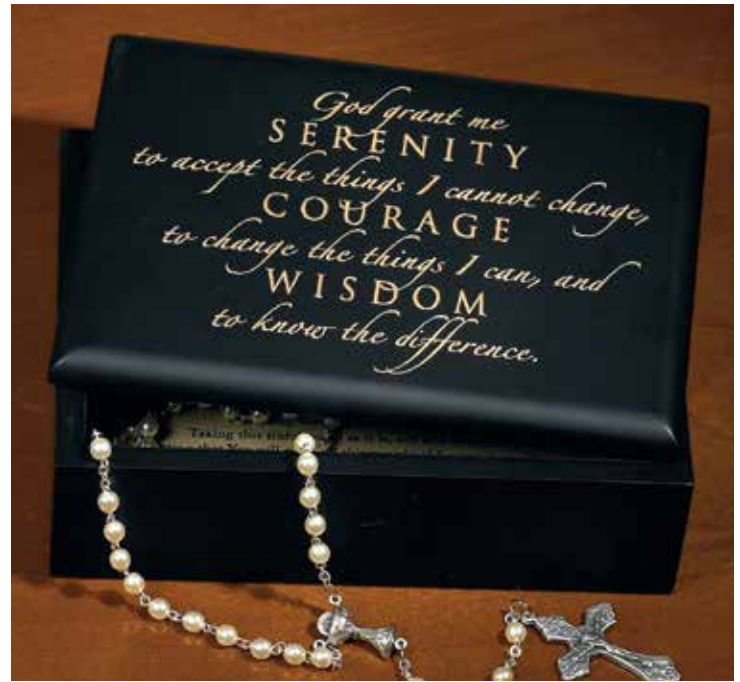

Pine Box features a contemporary black painted finish inside and out, and a laser-engraved, magnetic lid. Comes with a matching 3 1/2" x 5 3/8" gift card. 4 1/2" x 6" x 2". Boxed.

45605-15S00-2