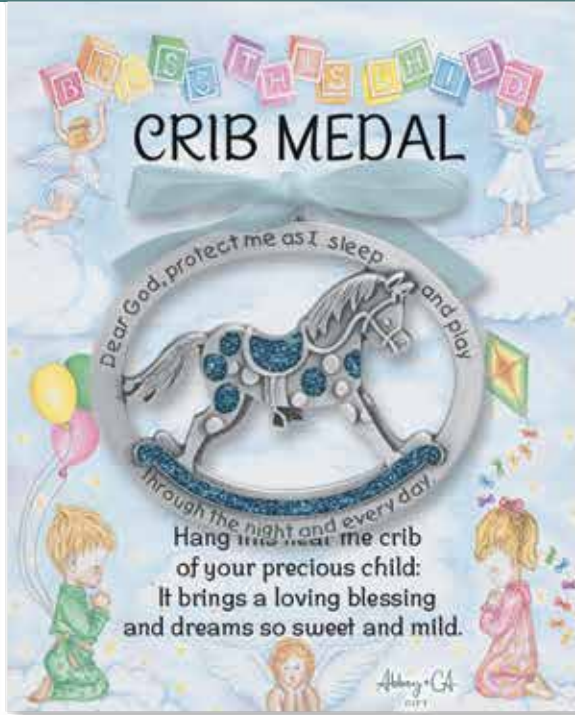

**Boy**  
**WC375B-11B00-2**

7 85525 31140 3

**Girl**  
**WC375G-11G00-2**

7 85525 31141 0

**Bedtime Prayer Crosses**  
 Screened MDF with sculpted metal praying child in pewter finish. Ready to hang. Includes engraving plate for optional personalization. Cross is 3" x 6" x 1/2" thick. Window boxed.