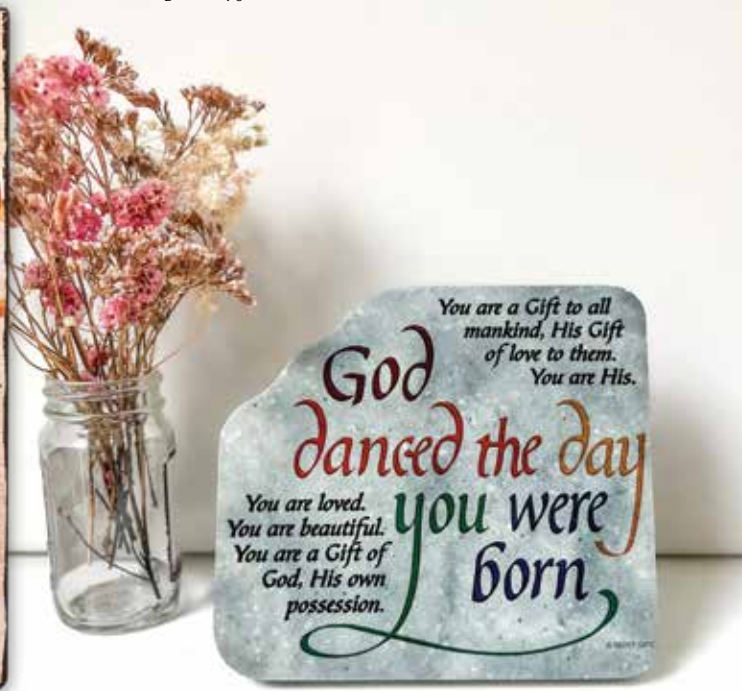

**Guardian Angel Wings Photo Frame** MDF, with cast metal wings in an antique white finish. Displays a 4" x 6" photo. Ready to hang or stand. 7 1/2" x 8 5/8". Boxed. **MF349-14N50-2**

**Photo Frame** Sublimated MDF. Holds 4" x 6" photo. Hang or stand with attached easel backer. 9 1/4" x 9 1/4". Boxed. **55243-11D00-2**