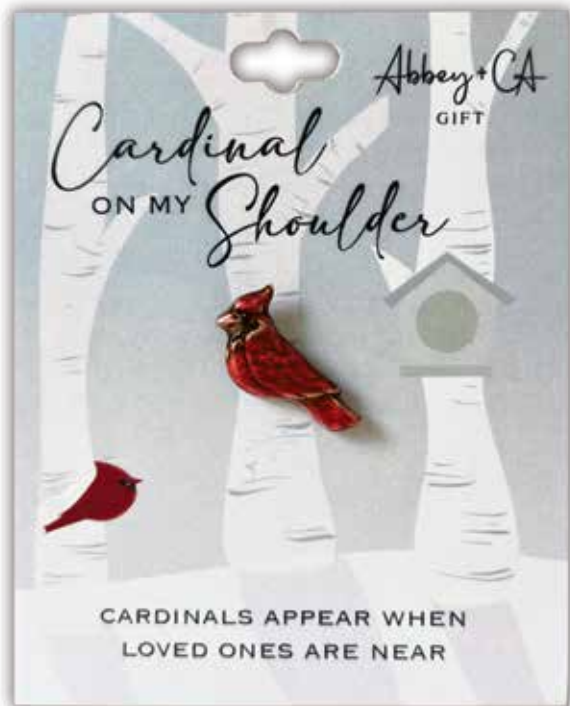

**Cardinal Lapel Pin**  
 Keep your loved one close, as you wear a Cardinal on Your Shoulder lapel pin, beautifully sculpted with red & black epoxy fill on gold plated cast metal. 7/8". Carded.  
**T735-1H75-6**