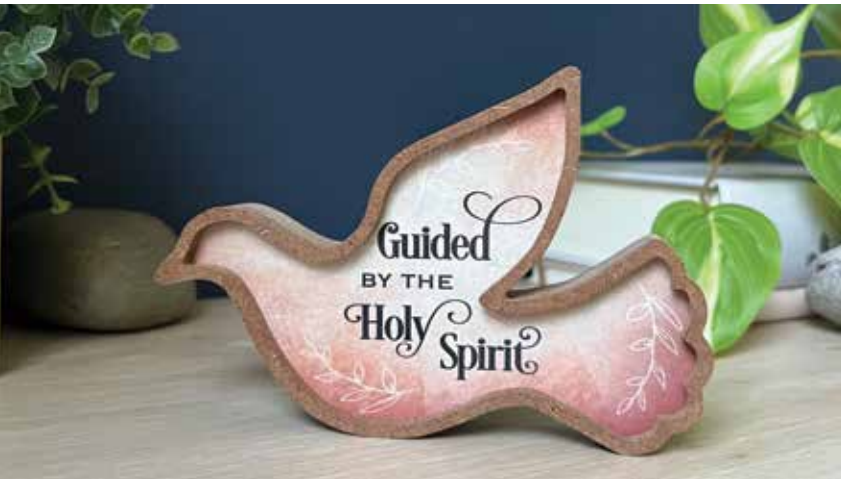

**JS204-11M00-2**

**Standing Dove Plaque**  
 Framed, sublimated MDF.  
 4" H x 6" W x 1" D.  
 Boxed.  
**SF112-6N75-2**  

**Blessing Cross**  
 Framed, screen-printed MDF.  
 5 1/2" H x 4 1/4" W x 1" D.  
 Hangs or stands. Boxed.  
**SC132-6V75-2**  