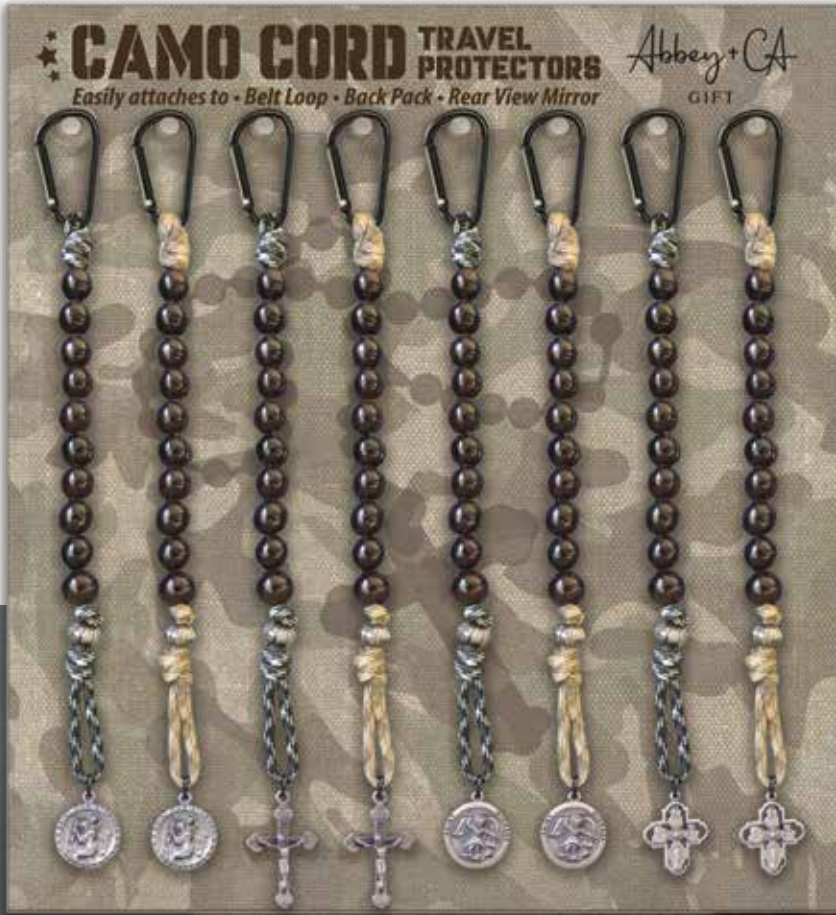

Camo Paracord Travel Protectors

Hang on rear view mirror in your vehicle, or on a back pack, or on a belt loop. 10 beads on paracord, in green or brown camouflage, with silver enamel finished metal charm, attach with mini carabiner. 11" long.

Paracord Travel Protectors Display Unit

24 pieces: 3 ea of 8 styles.
Display 12" X 13"
Cost $12 Net, Free w/TP1002
TP1002-120A00-1