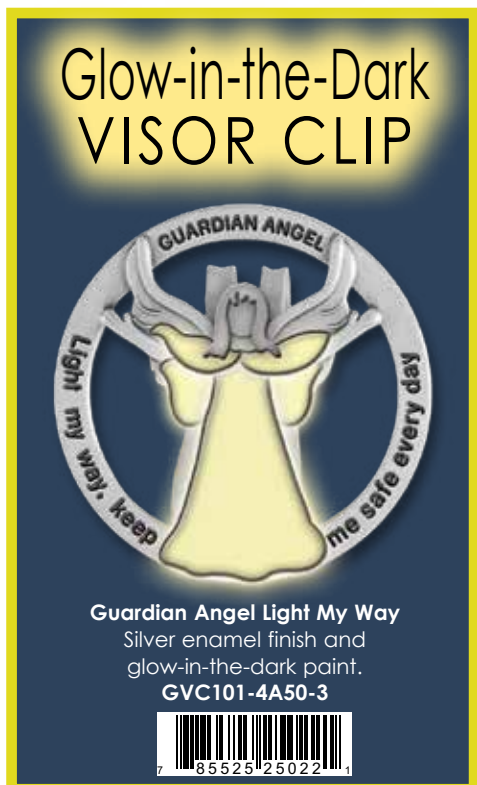

All of these visor clips crafted of silver enamel finished metal. carded. Approximately 2".

For the Special People in your Life

Attach to your car or truck visor to hold papers, and bring protection in your travels.

Our unique metal memory spring clip fits all sized visors