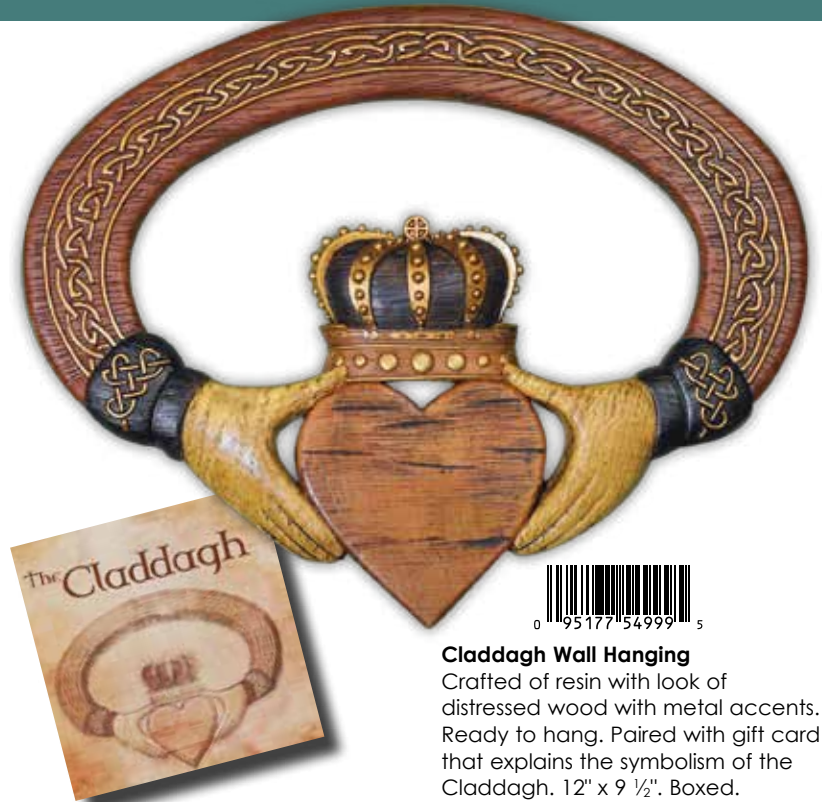

Claddagh Wall Hanging
Crafted of resin with look of distressed wood with metal accents. Ready to hang. Paired with gift card that explains the symbolism of the Claddagh. 12" x 9 1/2". Boxed. **54999-20E00-2**

Gift Card Message: The Claddagh
This traditional Irish design represents the eternal bond of friendship, loyalty, and love. The heart symbolizes love, charity, and compassion. The hands of friendship are clasped around the heart in a gesture of generous giving. The crown signifies loyalty – to family, friends, faith, and heritage.