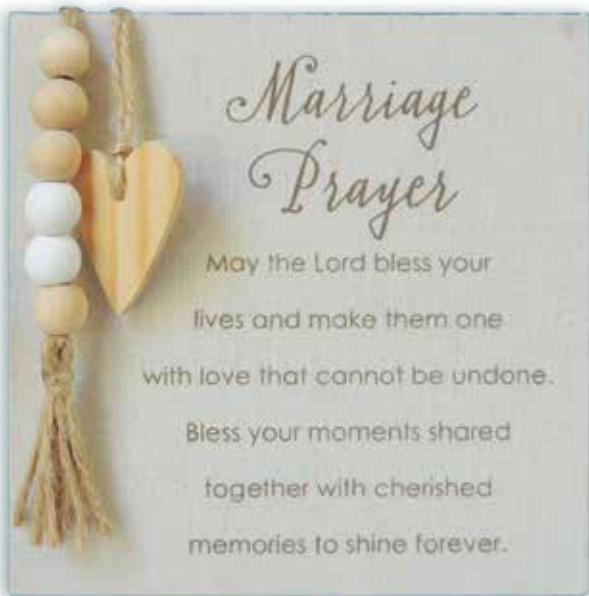

Prayer Plaque Crafted of MDF, wrapped in fabric, adorned with jute, wood beads, and cross.

Ready to hang or stand.

6" x 6". Boxed. **WP565-8H25-2**