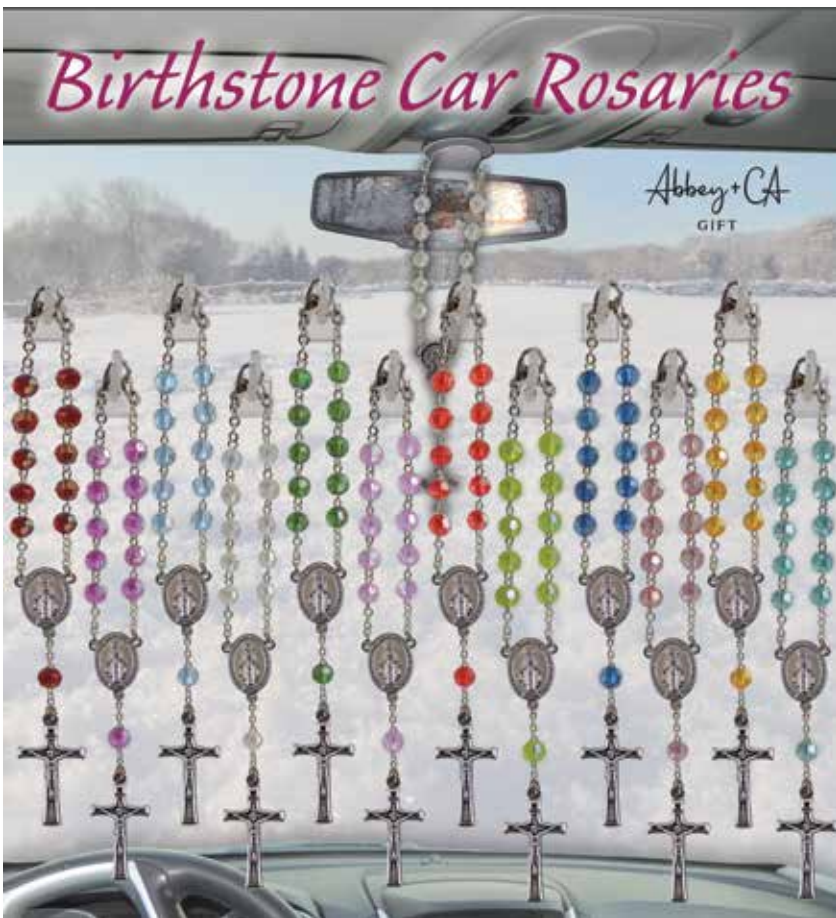

**January/
Garnet**

KT701-6F00-3

**February/
Amethyst**

KT702-6D00-3

**March/
Aquamarine**

KT703-6L00-3

**April/
Crystal**

KT704-6W00-3

**May/
Emerald**

KT705-6N00-3

**June/
Lt. Amethyst**

KT706-6B00-3

**July/
Ruby**

KT707-6Y00-3

**August/
Peridot**

KT708-6T00-3

**September/
Sapphire**

KT709-6S00-3

**October/
Rose Zircon**

KT710-6Q00-3

**November/
Topaz**

KT711-6A00-3

**December/
Blue Zircon**

KT712-6O50-3