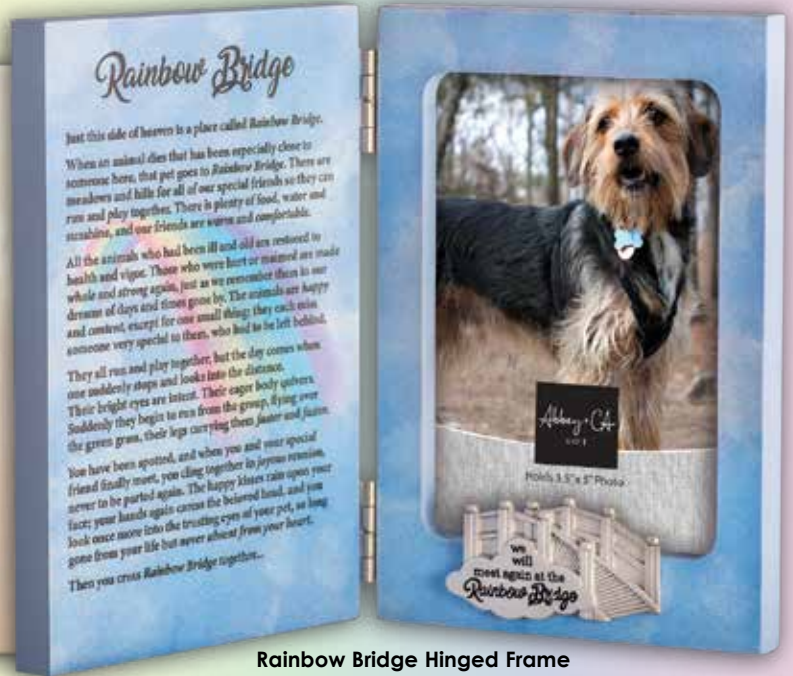

36 tokens: 18 each of 2 styles.  
Display is 7"H x 12"W x 3 1/4"D  
Cost \$24 Net, Free with PT5005

PT5005-72W00-1

**Rainbow Bridge Photo Frame**

Cast metal with silver enamel finish. with colorful epoxy fill. Holds 3" x 3" photo. 4 1/2" W x 6" H. Window Boxed. PF409-14T00-2

**Rainbow Bridge Hinged Frame**

made of MDF, adorned with metal bridge in silver enamel finish. Comes with 1" x 1 3/4" engraving plate for personalization. Holds 3 1/2" x 5" photo. 8" x 6". Boxed. WL272-10D00-2