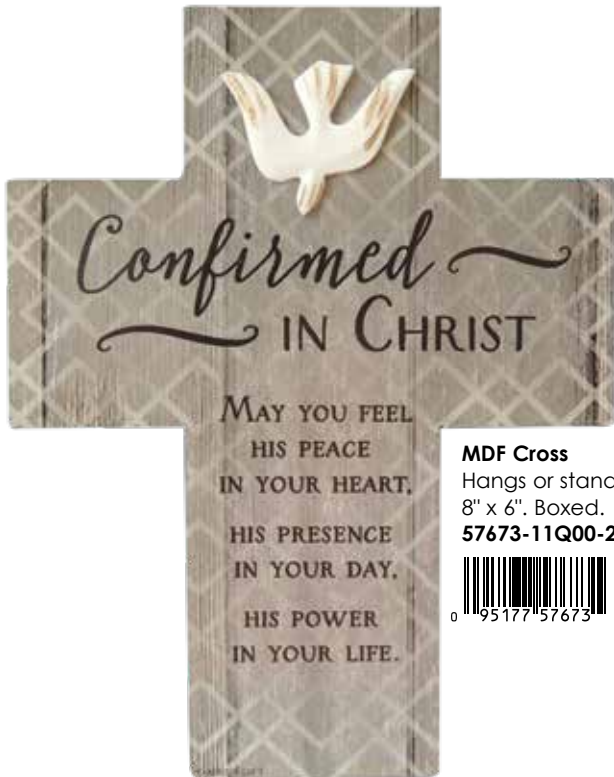

0 95177 57673 1