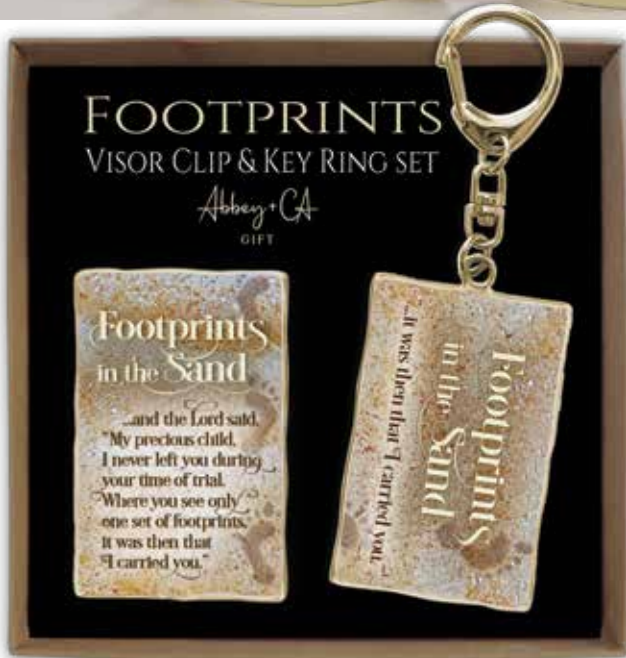

Visor Clip & Key Ring Set. ArtMetal™ Visor clip (1 1/2" x 2") and Key Ring (1" x 1 1/2"), bright gold finish. Gift boxed.

KS111-8T25-2