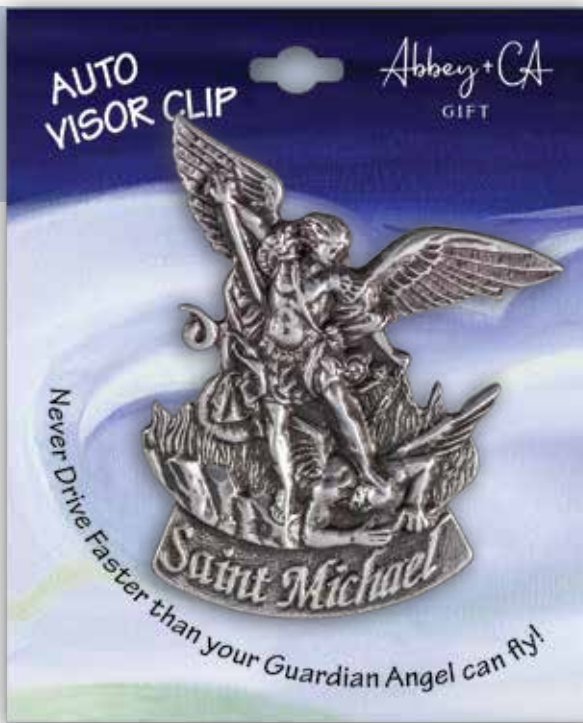

St. Michael
KVC114-4T00-3

All bright finished metal
Approximately 2". Carded.