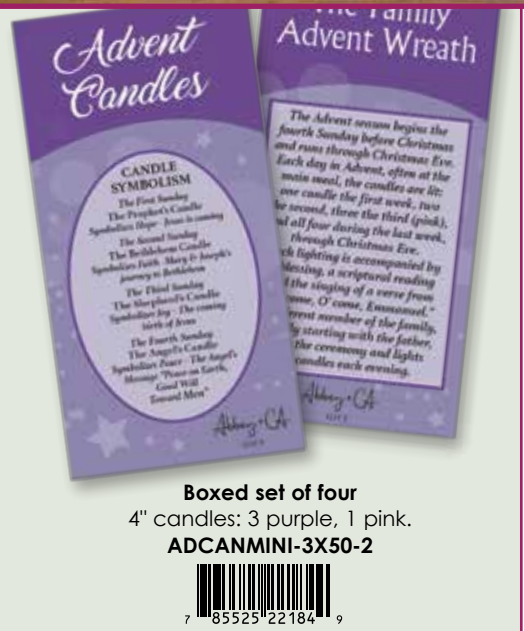

Mini Advent Candle Holder
MDF with 8 metal figures, star, and candle holders in pewter finish. Complete with set of four 4" candles. 9" W x 2 1/4" D x 4 1/4" H (not including candle height). Boxed. **AD153-22E00-1**