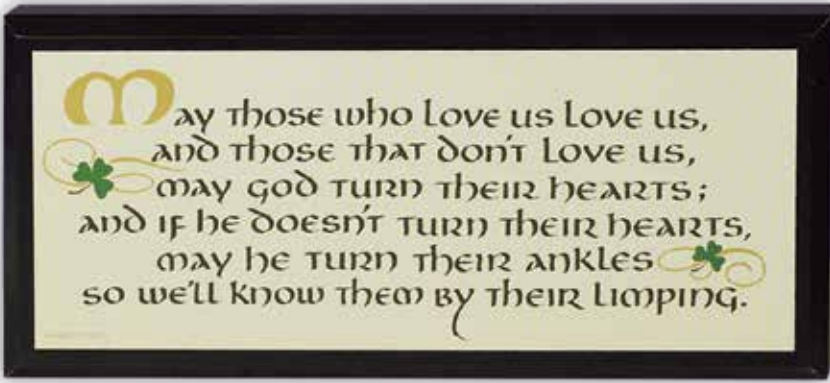

Mini Plaque. Crafted of MDF featuring a printed facing with gold foil highlights. Ready to hang or stand. 6 7/8" x 2 7/8" x 3/4". Poly bagged. **56598-6H75-2**