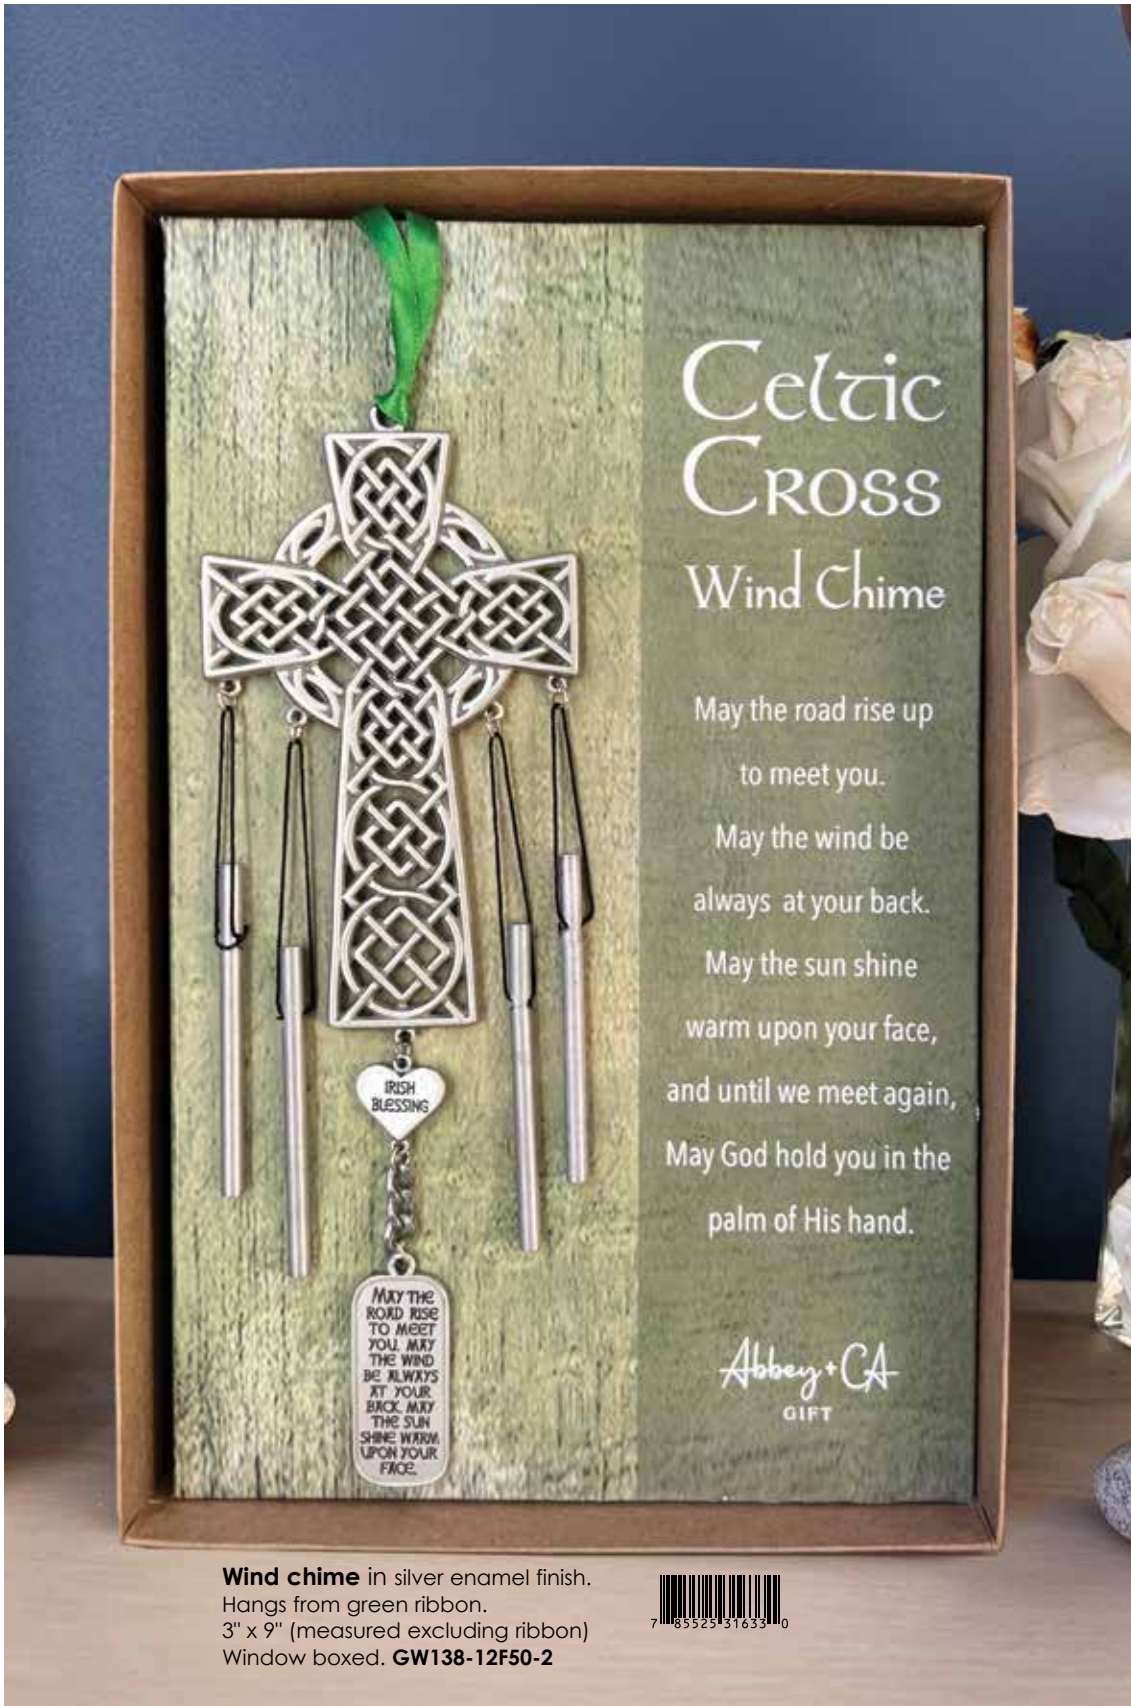

Wind chime in silver enamel finish.
Hangs from green ribbon.
3" x 9" (measured excluding ribbon)
Window boxed. **GW138-12F50-2**

7 85525 31633 0