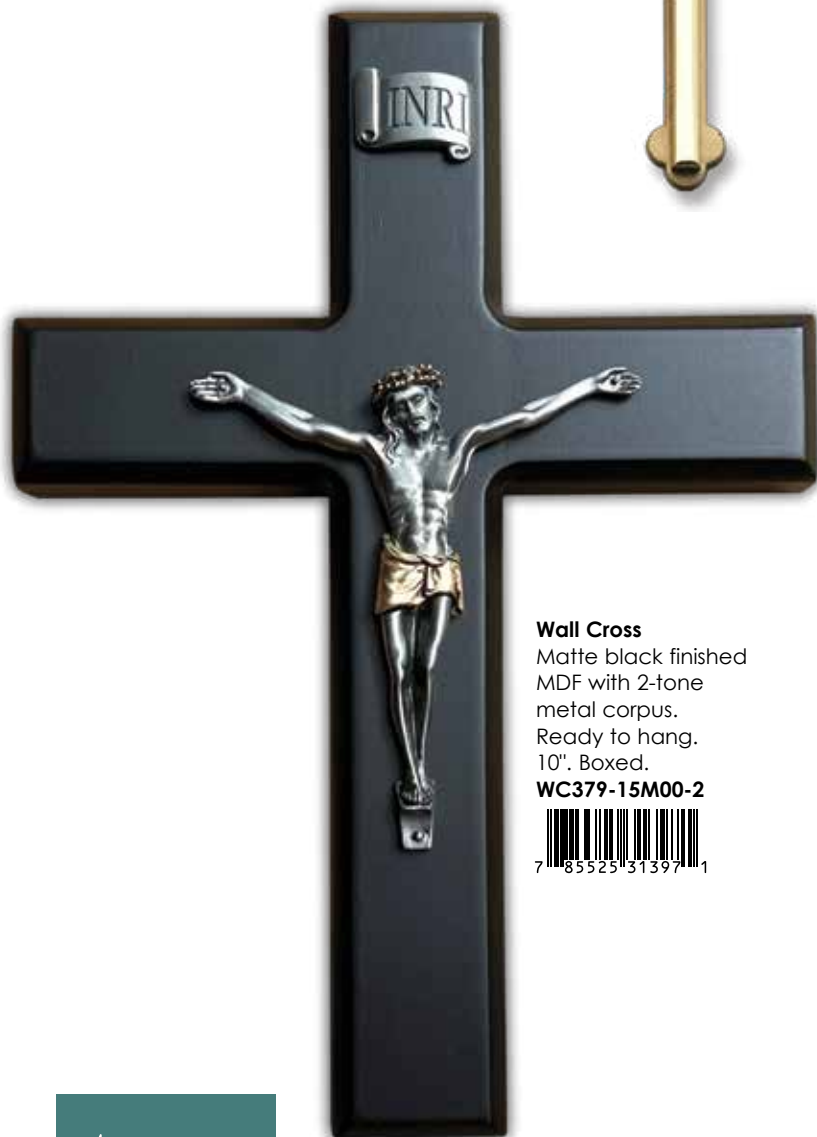

Faith Wall Cross
Sublimated in matte finish with hand-painted flower accent and sublimated fabric tag. Ready to hang. 6½" W x 9½" H. Boxed.

Wall Cross
Matte black finished
MDF with 2-tone
metal corpus.
Ready to hang.
10". Boxed.
WC379-15M00-2
7 85525 31397 1