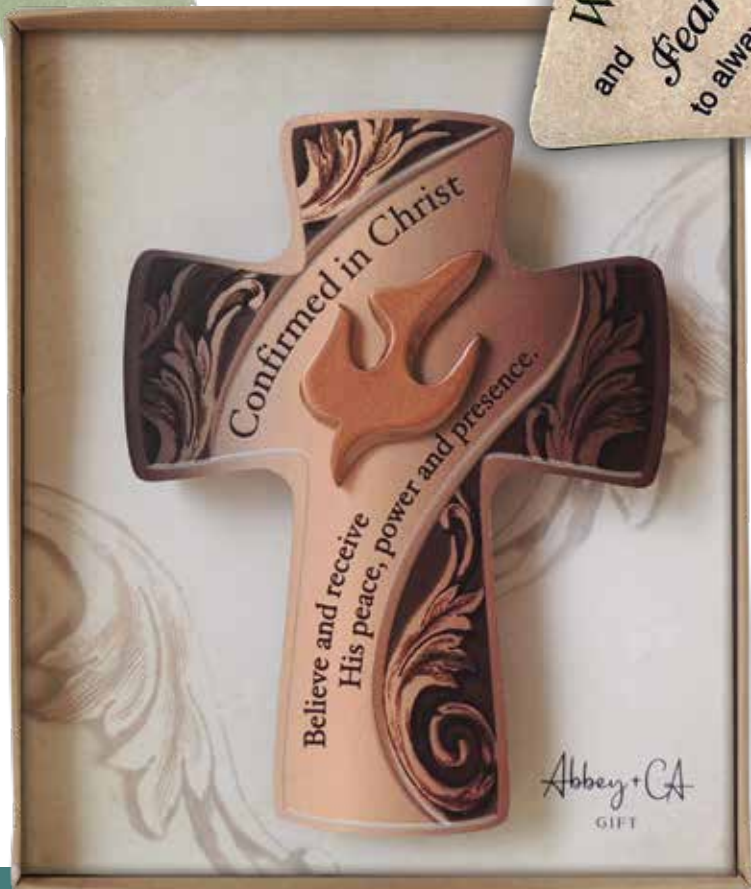

Back of cross

MDF Cross sublimated in a matte copper finish adorned with cast metal dove in copper finish. 3 7/8" x 5". Ready to hang or stand. Window boxed.

CR114-9C00-2

7 85525 31137 3