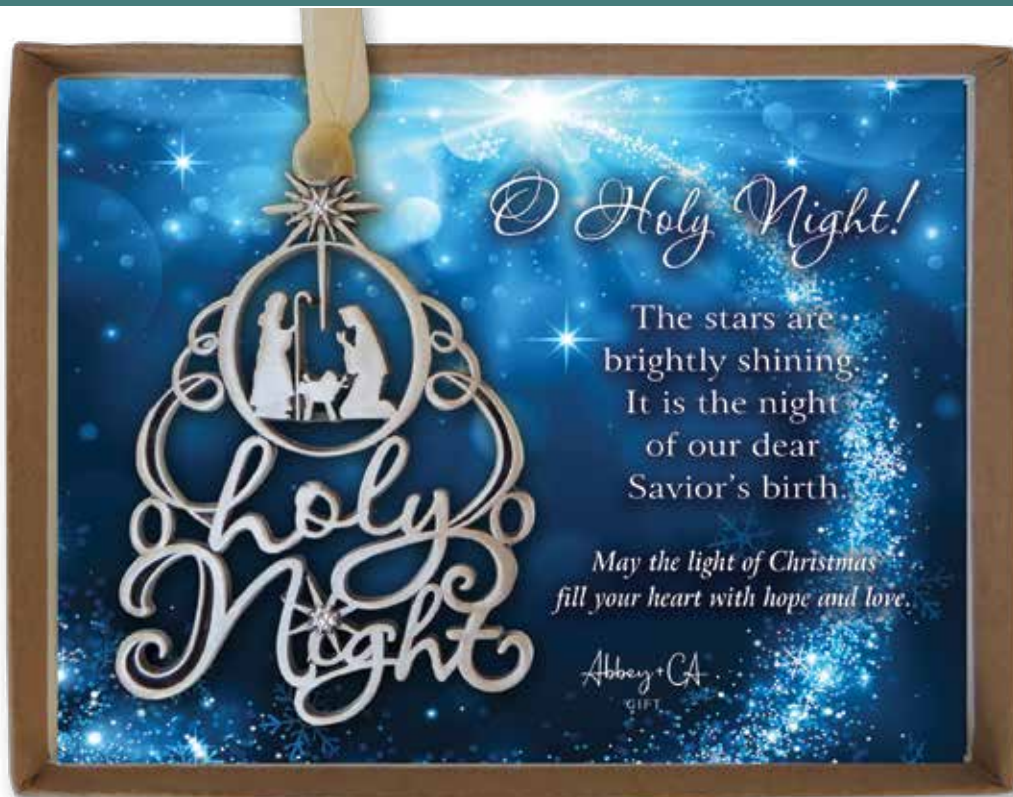

Ornaments
symbolizing the
true meaning of
Christmas

O Holy Night
Silver enamel finished
metal ornament,
Adorned with two crystals.
Organza ribbon.
2 1/2" x 3 1/2".
Window boxed.
CO949-6V50-2

Star of Wonder. Unique easel design may hang or stand. Pewter finished metal with gold finished metal star. Hangs on organza ribbon. 2 1/2" x 3 1/2" Window boxed. **CO950-7F00-2**