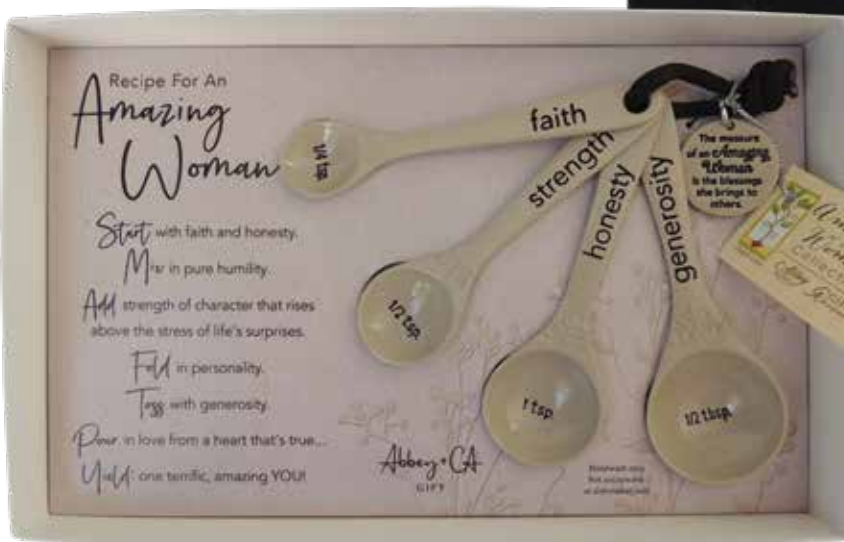

7 85525 30892 2

**Amazing Woman Apron**  
Sublimated design, 100% polyester, 2 pockets. One size fits most. Machine wash and dry. Poly bagged.

AW338-13R25-2

7 85525 31309 4

**Measuring Spoons**  
Metal with perfect greige enamel finish. Hand wash. 7" x 4 1/2". Gift boxed.

MSS109-10E00-2

7 85525 31343 8

Amazing Woman®

**Mug and Coaster Set.** Ceramic mug features a matte finish exterior, glossy interior. Microwave/dishwasher safe. Includes a coaster that can also be used as a lid. 14 oz., Boxed. **54851-8B25-2**