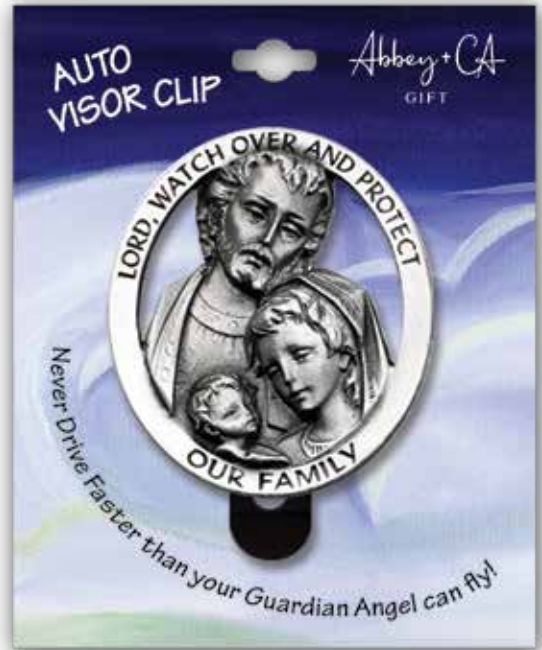

All of these clips are crafted of cast metal with various finishes, with a metal clip on the back that fits most visors. All are carded.

Blessed Family
Bright finish.
1 1/2" x 2".
KVC169-4A00-3
7 85525 105886 5

Ichthus
Silver enamel finish.
1 1/2" H x 2 7/8" W
KVC275-4F00-3
7 85525 31753 5