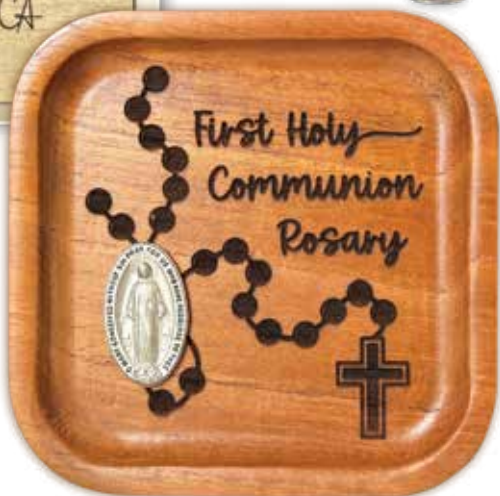

First Communion Prayer Tray

Salvadoran cedar dish, laser-engraved with image of a First Communion rosary, and adorned with cast metal miraculous medal in silver ox finish. 4" square. Gift boxed with acetate cover.

TD122-7G00-2