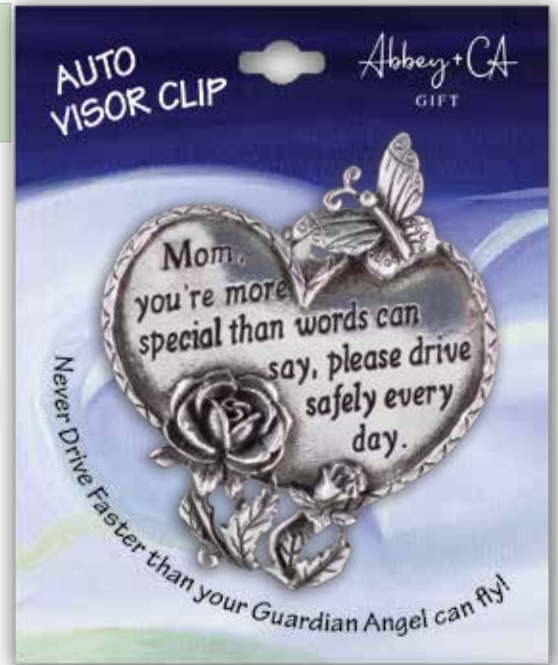

Mom
KVC321-4N00-3