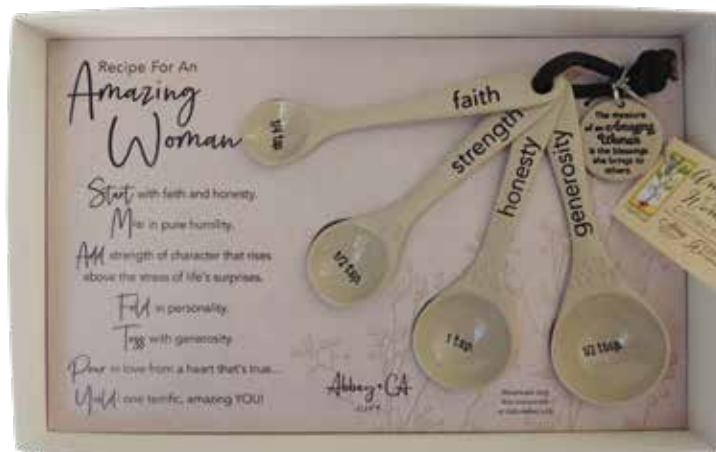

Apple  
PIE111-9X00-2

Pumpkin  
PIE112-9G00-2

Bottom of each dish shows the corresponding recipe.

**Amazing Woman Measuring Spoons**

Metal with silver enamel finish.  
Hand wash. 7" x 4 1/4". Gift boxed.  
**57904-10J00-2**

**Together Measuring Spoons**

Metal with copper enamel finish.  
Hand wash. 7" x 4 1/2". Gift boxed.  
**MSS104-10K00-2**

**In This Home Measuring Spoons**

Metal with light gray enamel finish.  
Hand wash. 7" x 4 1/2". Gift boxed.  
**MSS106-10K00-2**

**Kitchen Prayer Measuring Spoons**

Metal with light gray enamel finish.  
Hand wash. 7" x 4 1/2". Gift boxed.  
**MSS107-10K00-2**

**Recipe For A Happy Home Measuring Spoons**

Metal with copper enamel finish.  
Hand wash. 7" x 4 1/2". Gift boxed.  
**MSS108-10B00-2**

**Amazing Woman Measuring Spoons**

Metal with perfect greige enamel finish.  
Hand wash. 7" x 4 1/2". Gift boxed.  
**MSS109-10E00-2**

**Measuring Spoons Display Unit**  
 12 pieces:  
 2 each of 6 styles.  
 Display 12 1/2" x 25" H  
 Cost \$24.00 Net  
 Free with MSS1000  
**MSS1000-120A00-1**