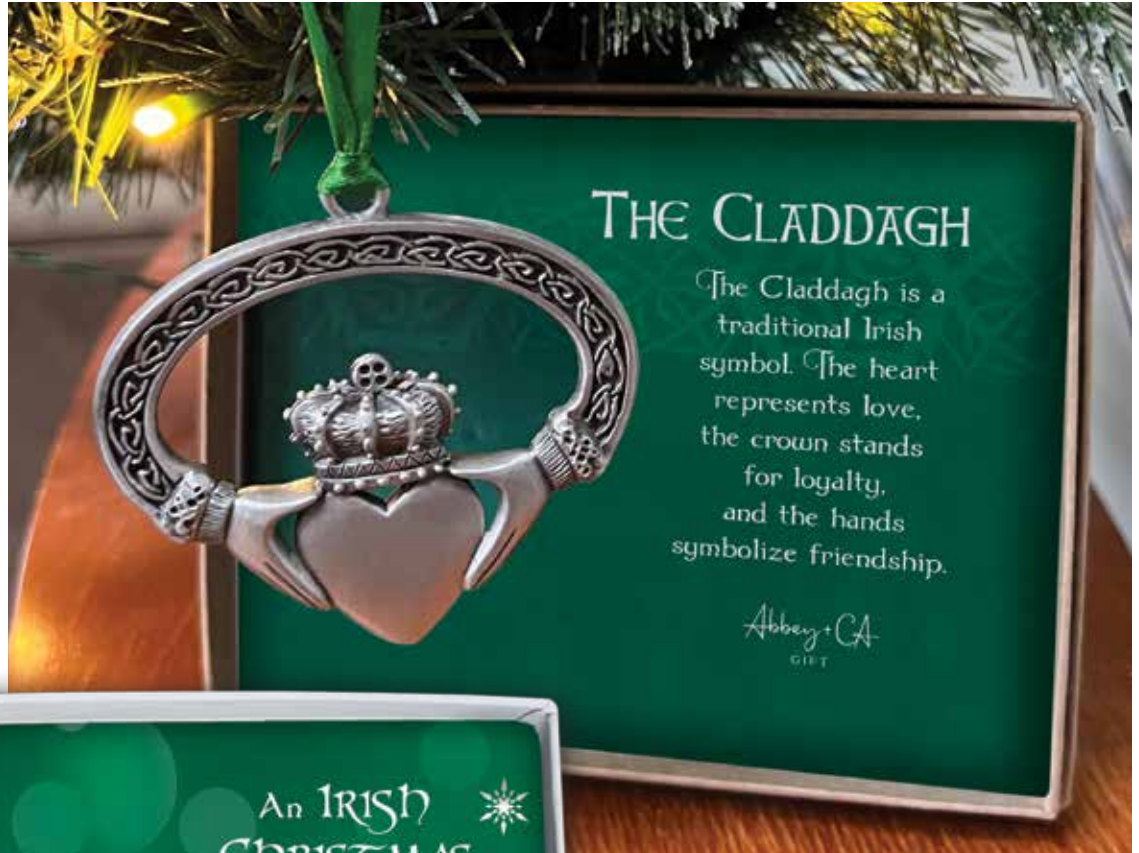

Claddagh Ornament
Metal with silver enamel finish, with green ribbon.
2 1/2" x 3" W.
Window boxed.

CO981-7W25-2