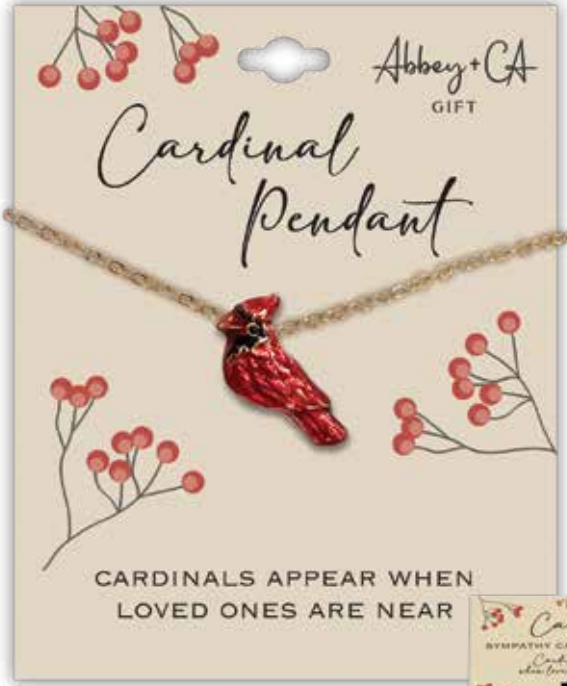

Cardinal Pendant
Cast metal, gold plated with red epoxy fill.
18" gold-plated chain.
Size of cardinal is 7/8".
Carded. **PL359-5F50-3**

Cardinal Pendant Display Unit

18 pieces of PL359
Display is 10"H x 12"W
Cost $12 Net,
Free with PL3005
PL3005-99D00-1