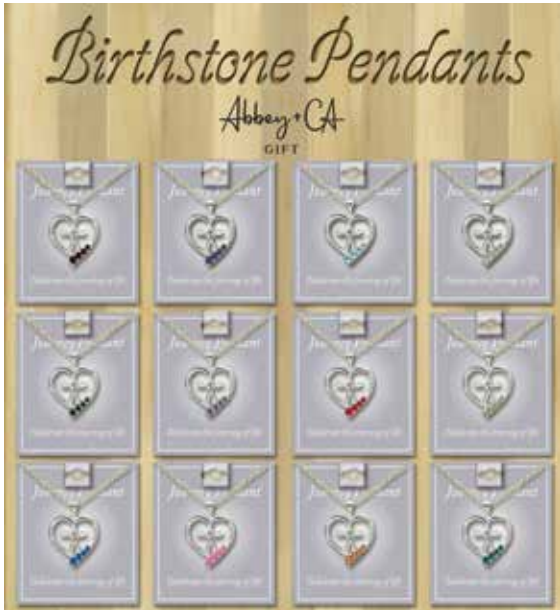

June Light Amethyst

July Ruby

August Peridot

September Sapphire

October Rose

November Topaz

December Blue Zircon

**Journey Birthstone Pendants Display Unit**  
36 pieces. 3 each of 12 styles.  
13" x 12".  
JP2002-162X00-1