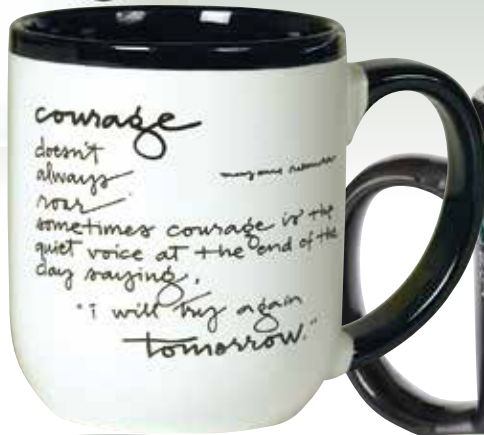

Contemporary Mugs

Matte finish exterior with a glossy interior and handle. Microwave/dishwasher safe. 16 oz., 4 1/4" high, Boxed.

Serenity Prayer
55497-8D25-2