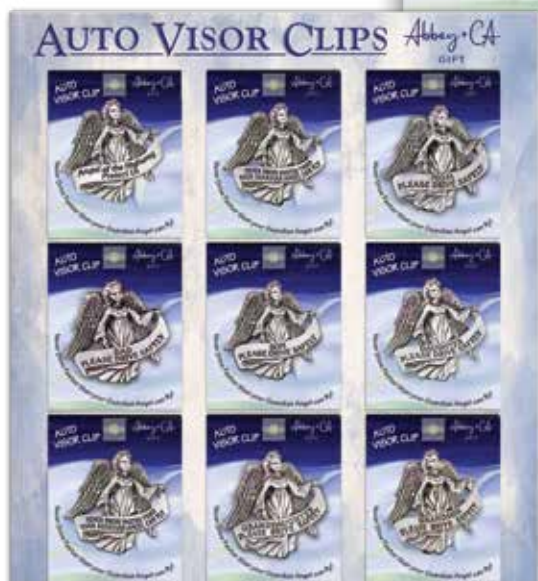

Angel Visor Clip Display Unit

27 pieces: 6 pcs of KVC153,
3 each of KVC119, 141DAD,
141DTR, 141GDA, 141GSO,
141MOM & 141SON
Display 13" x 12", Cost $12.00 net.
Free w/KVC5008

KVC5008-108Z00-1

7 855251218881 7