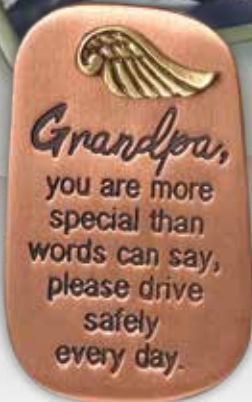

Grandpa
KVC821-4R00-3

7 85525 30567 9