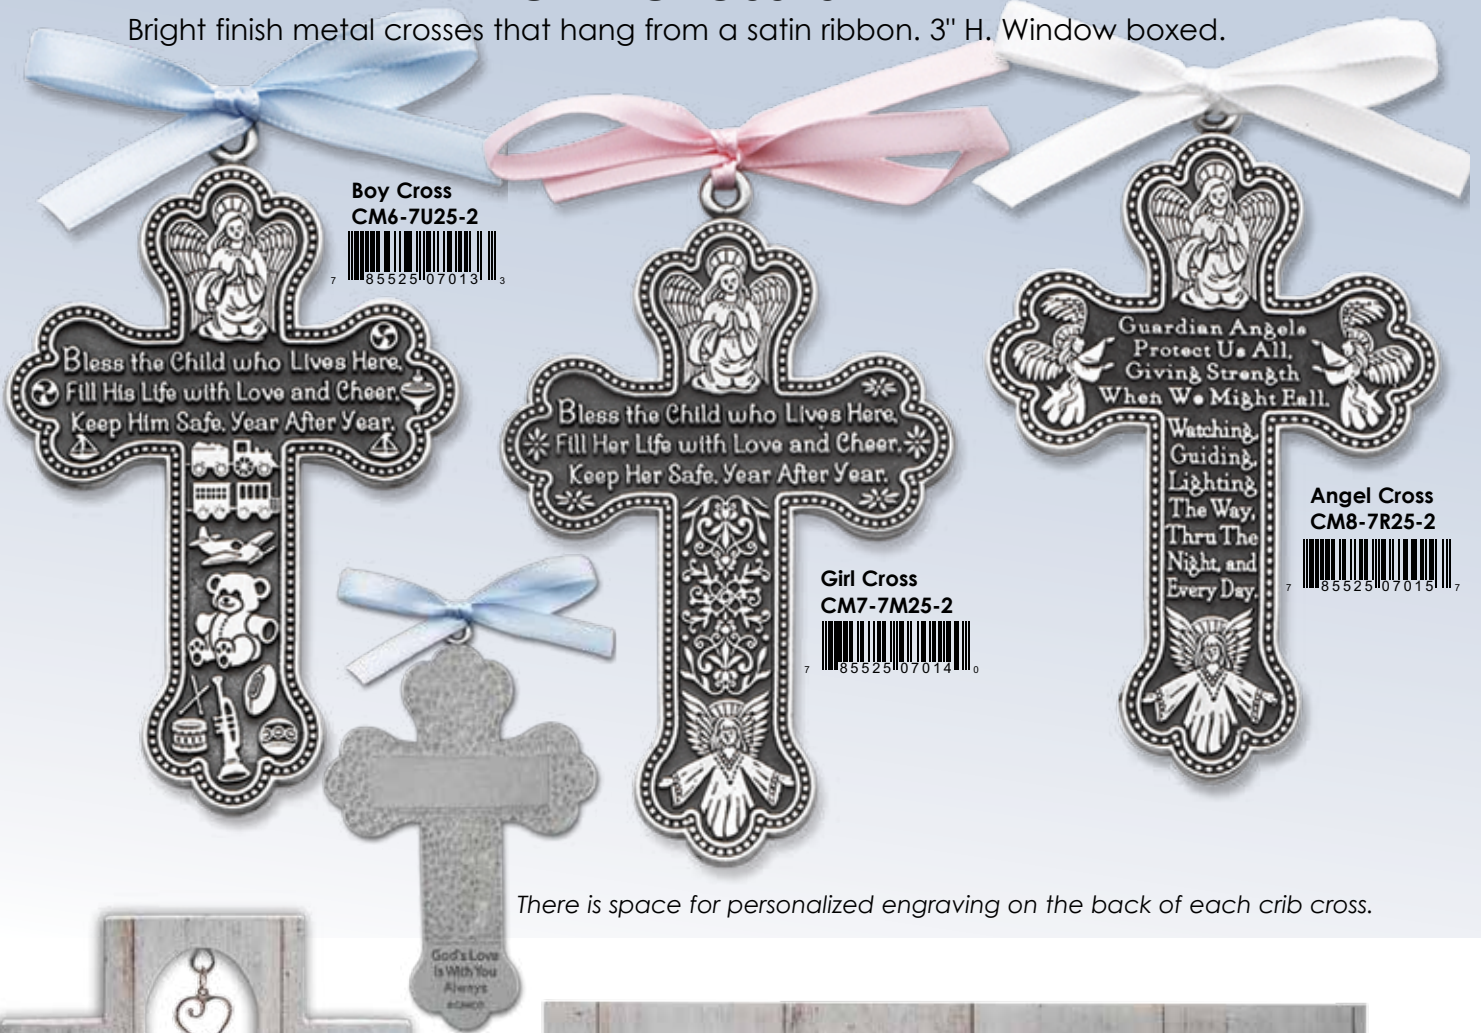

## CRIB CROSSES

Bright finish metal crosses that hang from a satin ribbon. 3" H. Window boxed.

Boy Cross  
CM6-7U25-2

7 85525 07013 3

Girl Cross  
CM7-7M25-2

7 85525 07014 0

Angel Cross  
CM8-7R25-2

7 85525 07015 7