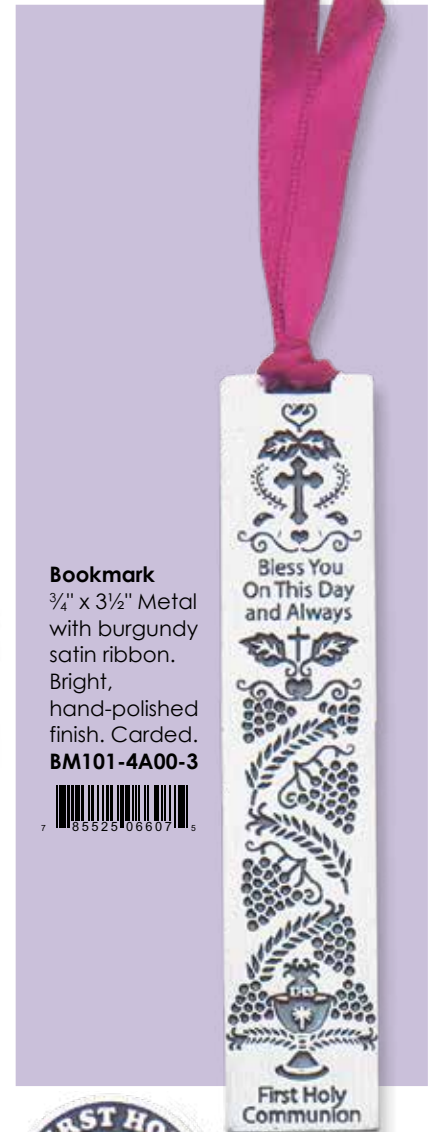

Bookmark
3/4" x 3 1/2" Metal with burgundy satin ribbon. Bright, hand-polished finish. Carded.
BM101-4A00-3