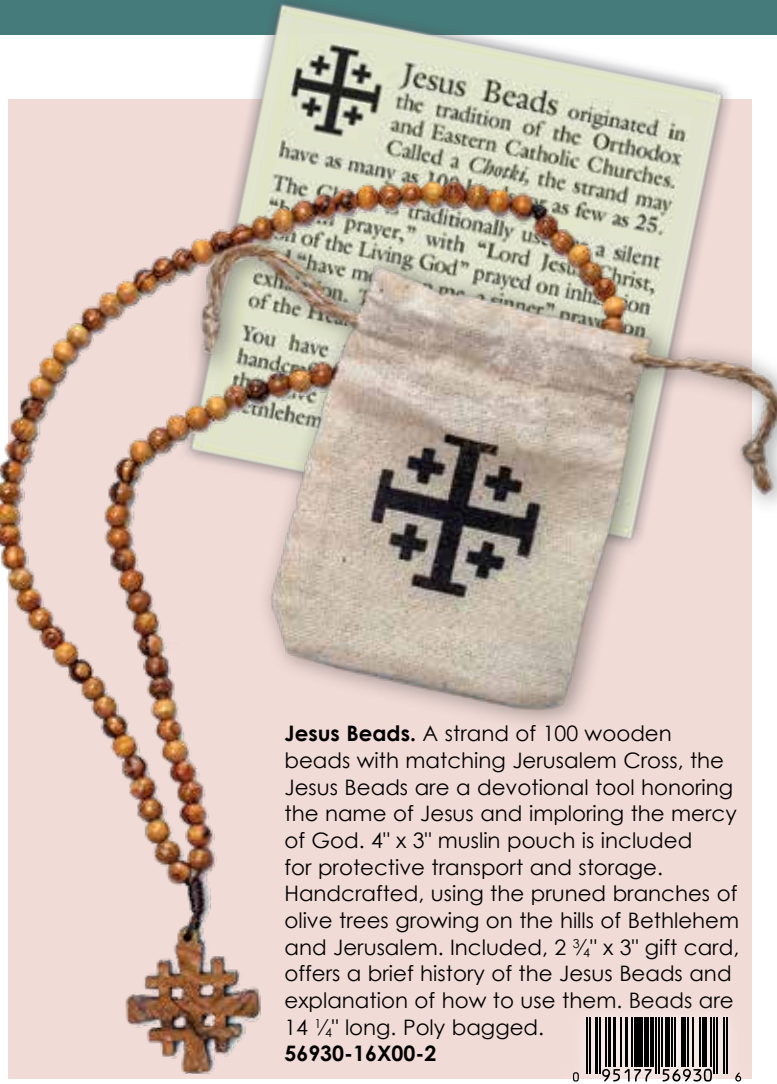

Gold-plated pin comes on a 3 3/4" x 5 1/2" gift card that is poly bagged. Pin measures 3/4" x 1/2". **37575-3R50-6**

**Jesus Beads.** A strand of 100 wooden beads with matching Jerusalem Cross, the Jesus Beads are a devotional tool honoring the name of Jesus and imploring the mercy of God. 4" x 3" muslin pouch is included for protective transport and storage. Handcrafted, using the pruned branches of olive trees growing on the hills of Bethlehem and Jerusalem. Included, 2 3/4" x 3" gift card, offers a brief history of the Jesus Beads and explanation of how to use them. Beads are 14 1/4" long. Poly bagged. **56930-16X00-2**