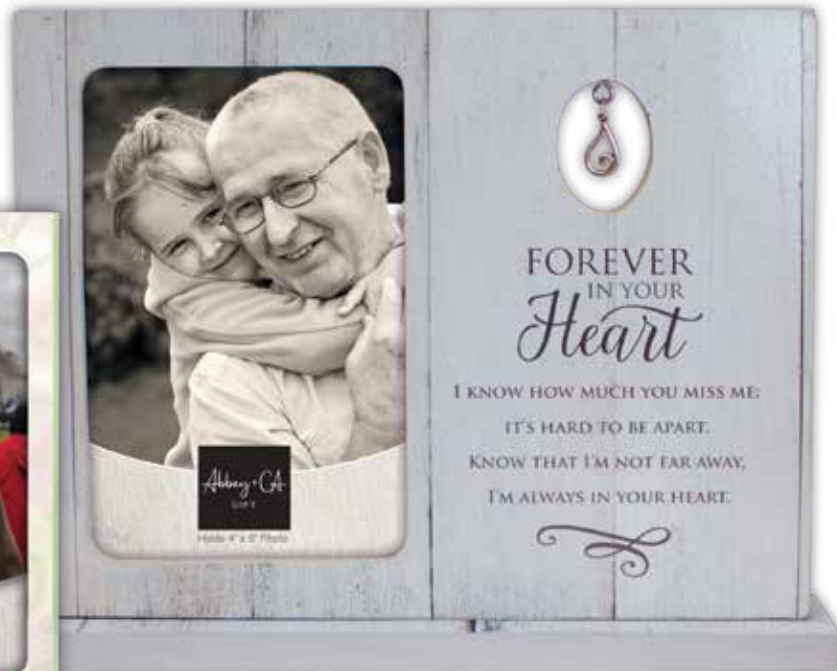

Hinged Photo Frame. MDF with sublimated watercolor design. Comes with an engraving plate for personalization that is 1" x 1 3/4". Holds 3 1/2" x 5" photo, 8" x 6". Boxed. **WL274-10K00-2**

Forever in your Heart Frame is crafted of MDF and features a satin finish pewter tear drop charm accentuating the message. Holds a 4" x 6" photo, 9 1/2" x 7 1/2". Boxed. **MF278-13U25-2**