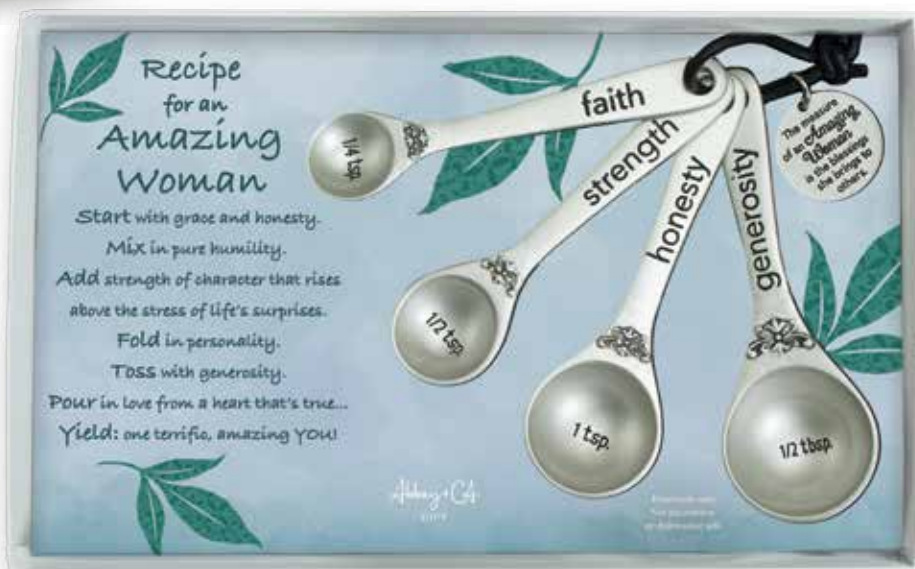

COASTER/MUG RIM SCRIPTURE: "Many women have done excellently, but you surpass them all." —PROVERBS 31:29

**Mixing Bowl**

Features a helpful handle and pouring spout and adorned with the recipe for an Amazing Woman®. Oven/microwave/dishwasher safe ceramic. 9 1/2" x 5 3/4" x 7 1/2". 8 cup capacity. Boxed. **57920-20W00-2**

**Measuring Spoons**

Metal with silver enamel finish. Hand wash. 7" x 4 1/4". Gift boxed. **57904-10J00-2**

Woman of Faith

**Mug and Coaster Set**

14 oz. ceramic mug features a matte finish exterior, glossy interior. Microwave/dishwasher safe. Includes a coaster that can also be used as a lid. Boxed. **56872-8B25-2**