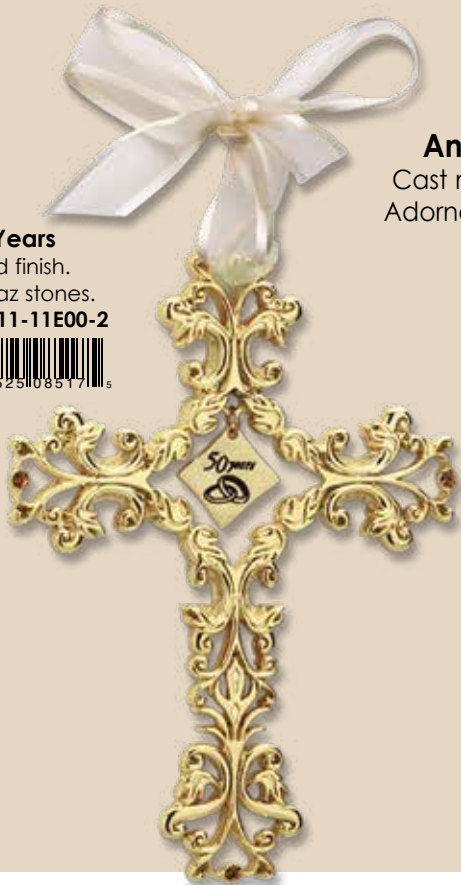

50 Years
Gold finish.
Topaz stones.
FC311-11E00-2

Filigree Anniversary Crosses
Cast metal in various finishes.
Adorned with sparkling stones.
5" H x 3½" W.
Ready to hang
from satin-edged
organza ribbon.

60 Years
Bright finish.
Crystal stones.
FC321-11R00-2