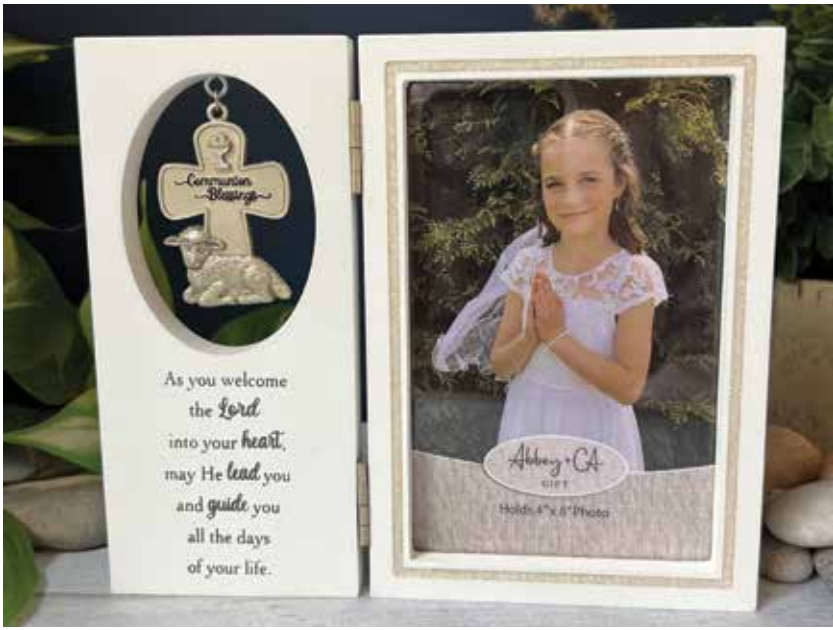

First Communion Frame

Hinged MDF with cast metal dangling cross and heartfelt message. Features glitter epoxy bevel around the 4" x 6" vertical photo. 7 1/2"W x 6 1/2"H. Boxed.

WL287-10G00-2