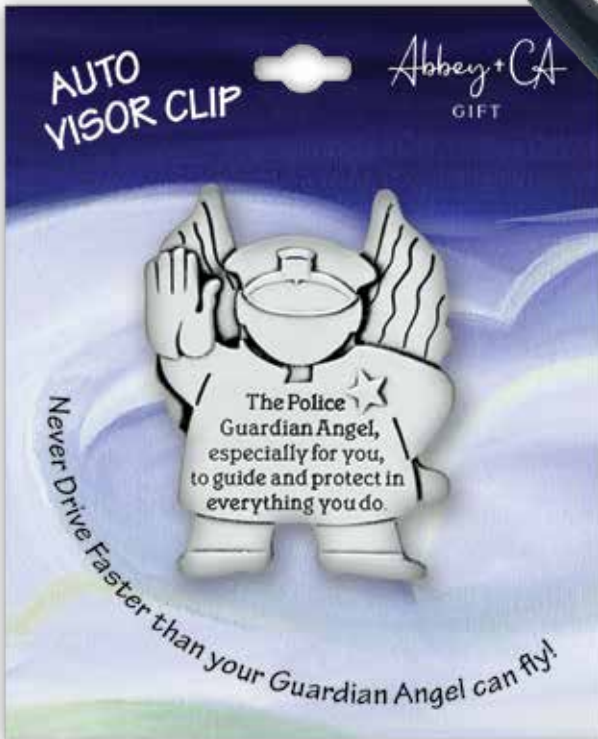

Police Visor Clip.

Attach to your car or truck visor to hold papers, and bring protection in your travels. Silver enamel finished metal. Approx. 2 1/2". Carded.

KVC618-4W00-3

7 85525 25331 4