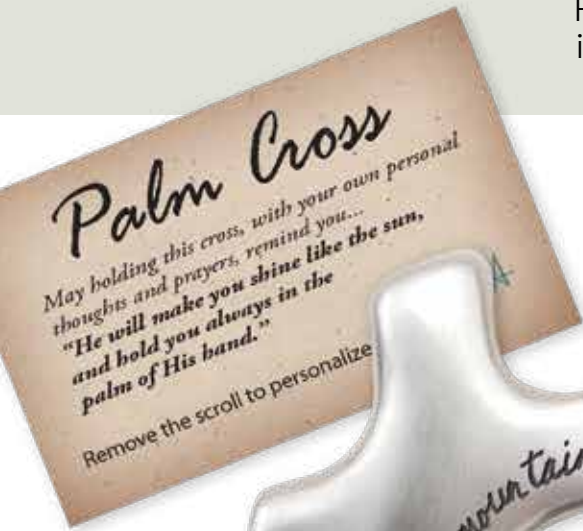

PALM CROSSES

Palm Crosses are made of cast metal in silver or copper enamel finish. 2 3/4".
Window boxed with message card

Faith
PC108-6S75-2
7 85525 27940 6