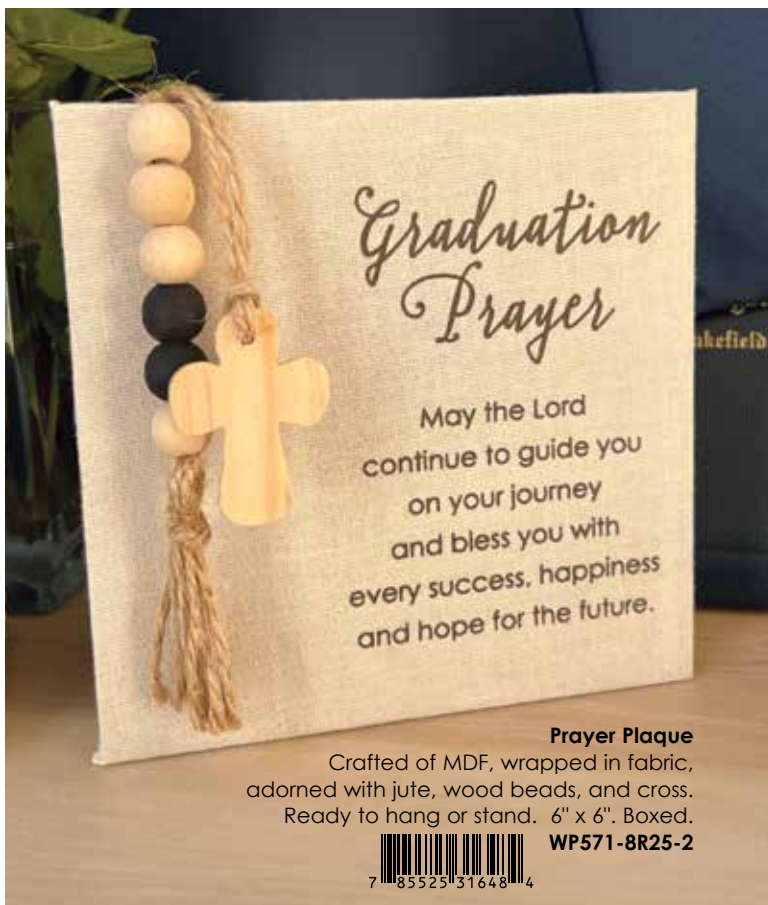

Prayer Plaque

Crafted of MDF, wrapped in fabric, adorned with jute, wood beads, and cross. Ready to hang or stand. 6" x 6". Boxed.

WP571-8R25-2