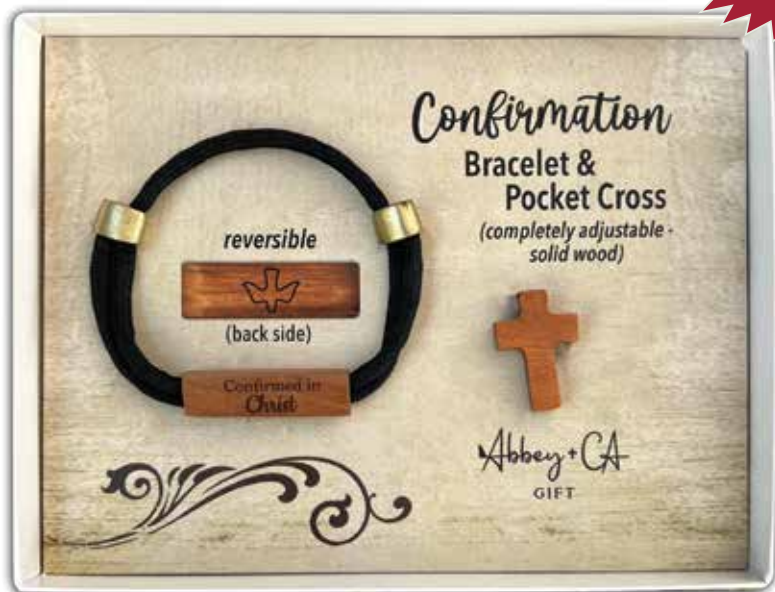

7 1/2" W x 6 1/2" H. Boxed.

**WL288-10L00-2**

**Confirmation Cross**

MDF with cast metal dove and heartfelt message. Features glitter epoxy bevel around the edge.

May hang or stand 4" W x 6" H. Boxed.

**CR135-6U75-2**

**Bracelet & Cross Confirmation Gift Set**

Two-sided Salvadoran cedar bracelet on paracord with brass-ox finished cast metal beads, fits any size wrist. One-inch pocket cross is made of Salvadoran cedar. 5" x 6" Window box.