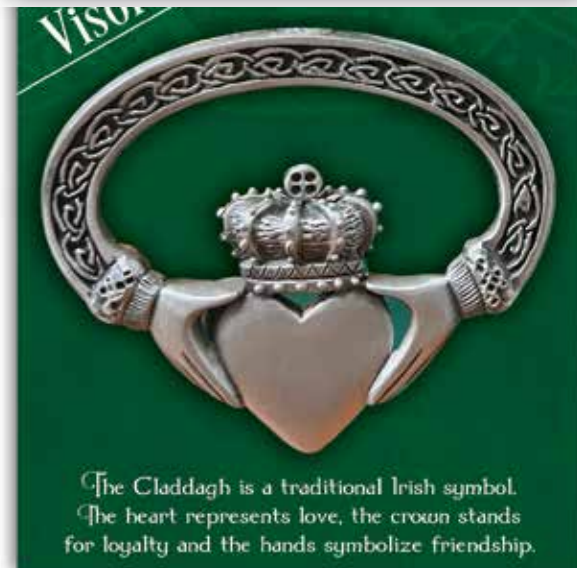

Metal visor clips are on special cards explaining the symbolism of the Trinity Knot, Celtic Cross, and Claddagh. All in bright finish. Approximately 2"