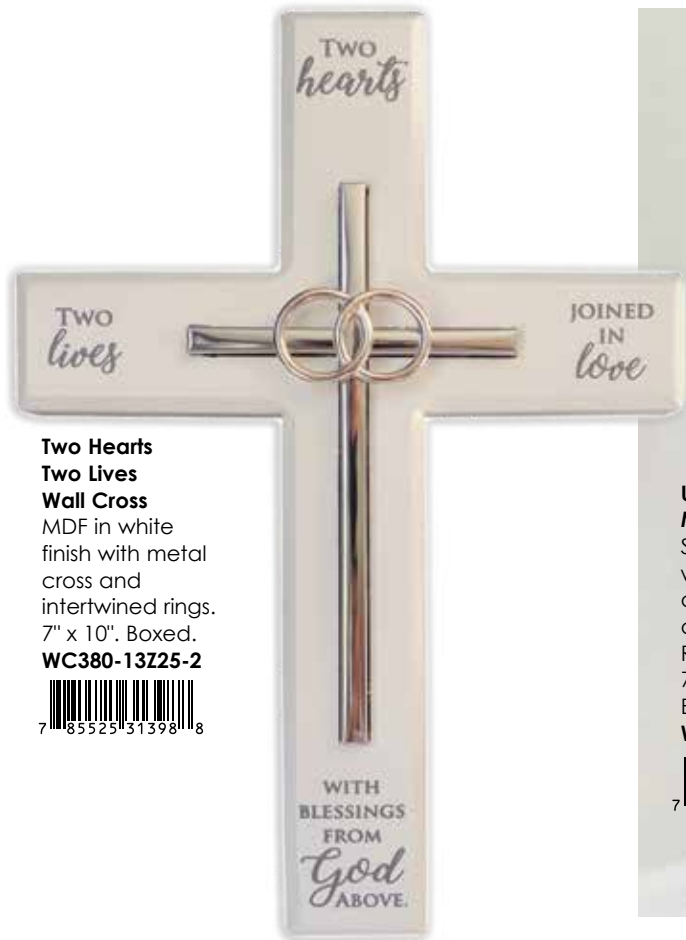

WC380-13Z25-2