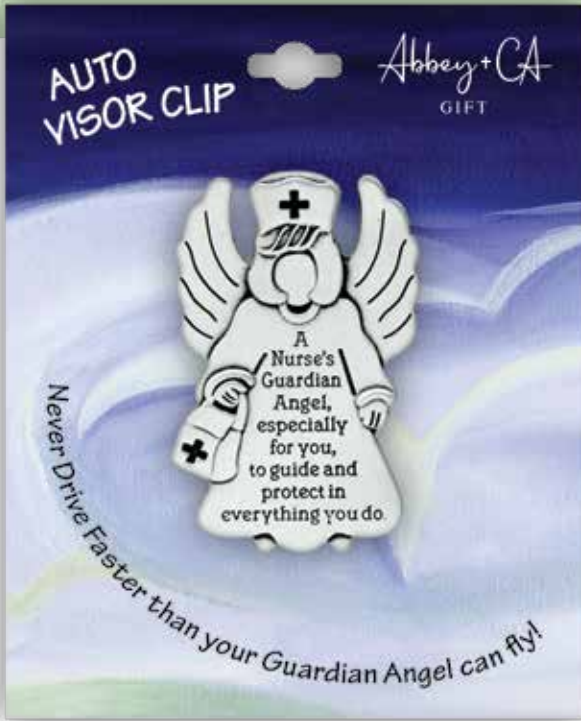

18 pieces: 3 each of 6 styles.

Display is 12" x 13".

Cost \$12 Net

Free with KVC2004.

**KVC2004-72Q00-1**

All of these visor clips crafted of silver enamel finished metal. carded. Approximately 2".

For the Special People in your Life