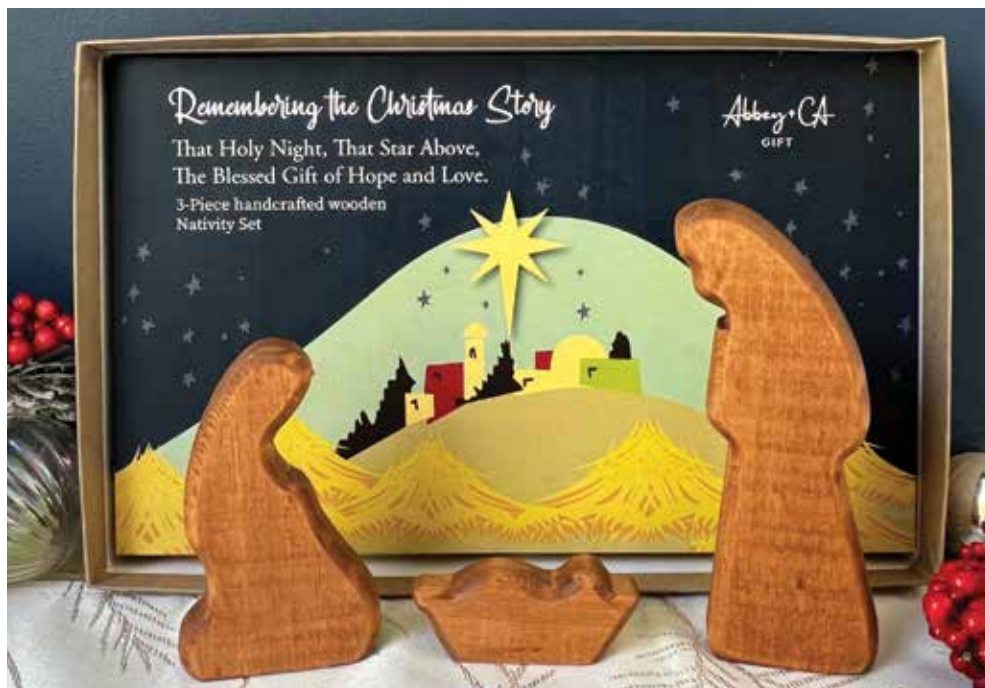

Nativity with Creche

Handcrafted MDF in a whitewash finish, features a gold screen printed message, complementing the cast metal brass ox star and nativity scene. 6" W x 9" H. Boxed.

NT117-10H00-2

7 85525 32052 8

Holy Family 3-Piece Set

Finely handcrafted in Salvadoran cedar.

Approximate sizes:

Jesus: 2 3/4" W x 1 1/8" H

Mary: 2 1/2" W x 3" H

Joseph 2 1/2" W x 5 1/2" H

Window Boxed.

NT118-15C00-2

7 85525 32075 7

O Come Let Us Adore Him Candle Holder

Finely crafted MDF creche and three-piece nativity, adorned with cast metal plaque finished in silver enamel.

Complete with tea light. 6 1/2" W x 7" H. Boxed. **NT119-8A00-2**

Replacement Tea Lights,

Set of 3 wax candles,

Each is 1/2" H x 1 1/2" Diam.

Shrink wrapped in chipboard sleeve.

TL104-3X00-2

7 85525 30844 1

7 85525 32082 5