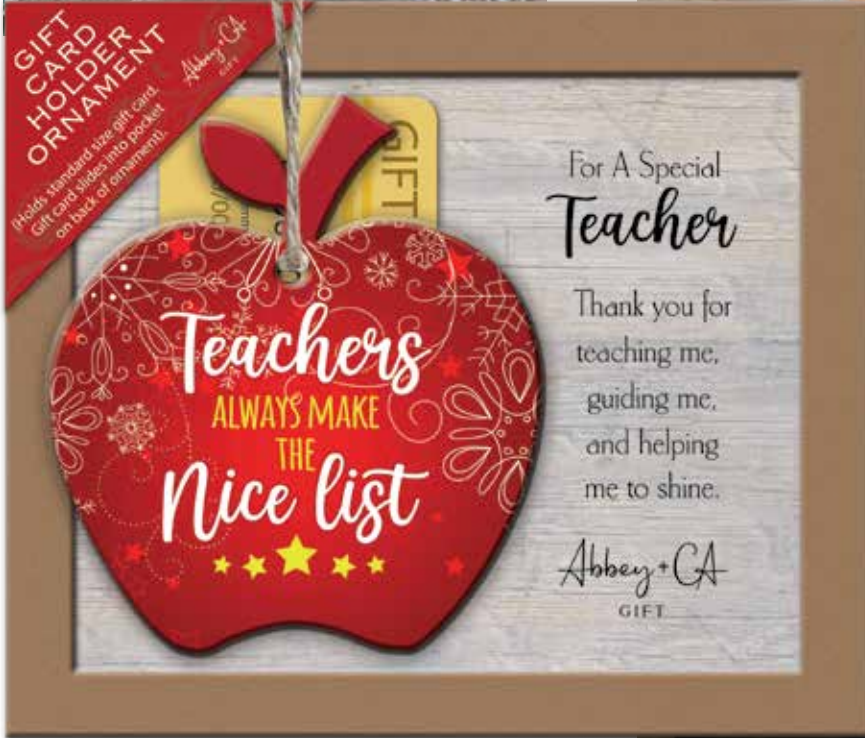

NEW

Teacher Prayer Tray

Laser-engraved Salvadoran cedar adorned with cast metal motif in silver ox finish. 4" square. Gift boxed with acetate cover.

TD119-7V00-2

Gift Card Holder Ornament. Sublimated MDF with fabric pocket on the back, sized to hold gift card. Jute hanger. 3 3/4" W x 4 1/4" H. Window boxed.

CO990-7E25-2