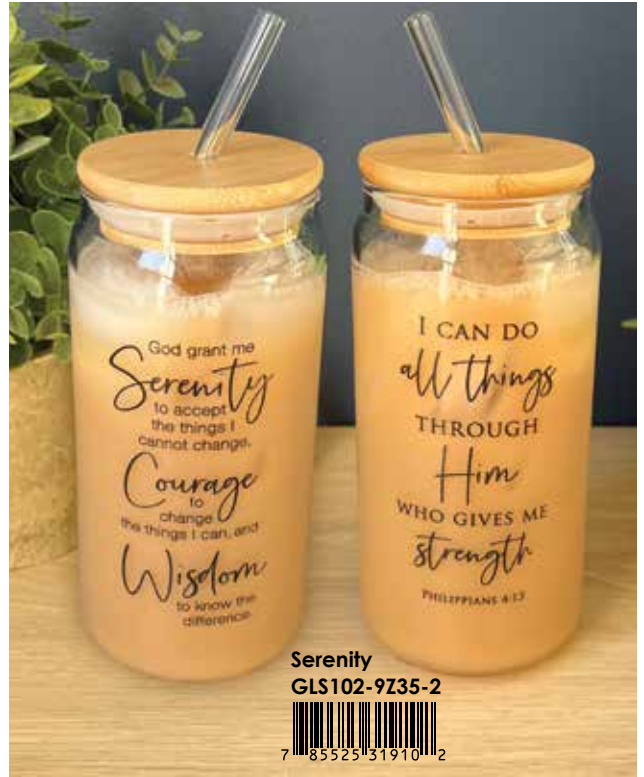

**Miraculous Medal**  
 CNDL118-10C00-2

Amazing Woman  
GLS101-9A35-2

7 85525 31909 6

**Glass Sippers.** Clear Glasses with glass straw & wooden lid. 6 1/2"H x 2 3/4"D. Hold 20 oz. Boxed. Order case pack of 4 per style and receive a 10% discount.