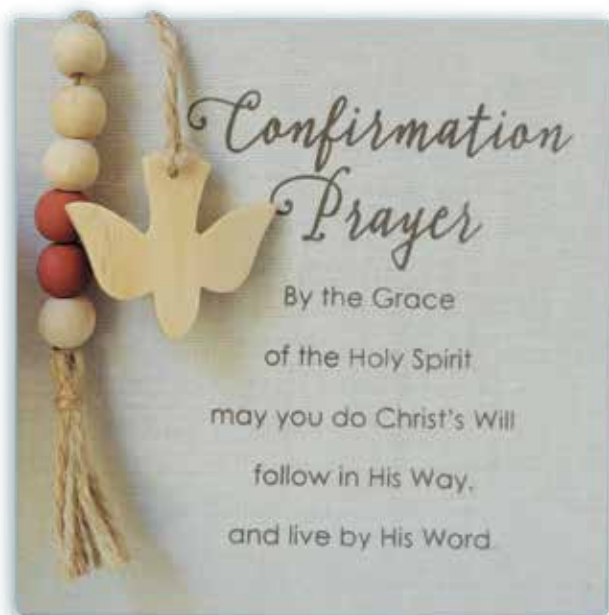

Plaque Crafted of MDF, wrapped in fabric, adorned with jute, wood beads, and cross. Ready to hang or stand. 6" x 6". Boxed. **WP564-8A25-2**