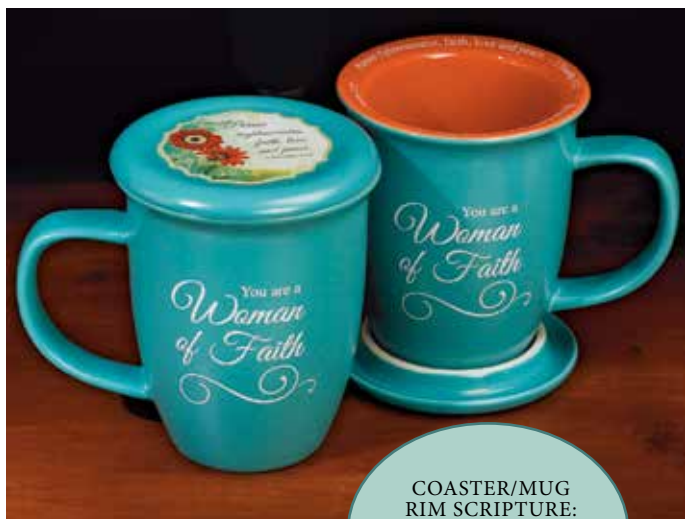

Woman of Faith

Mug and Coaster Set

14 oz. ceramic mug features a matte finish exterior, glossy interior. Microwave/dishwasher safe. Includes a coaster that can also be used as a lid. Boxed. **56872-8B25-2**

COASTER/MUG RIM SCRIPTURE:
"Pursue righteousness, faith, love, and peace."
— 2 TIMOTHY 2:22