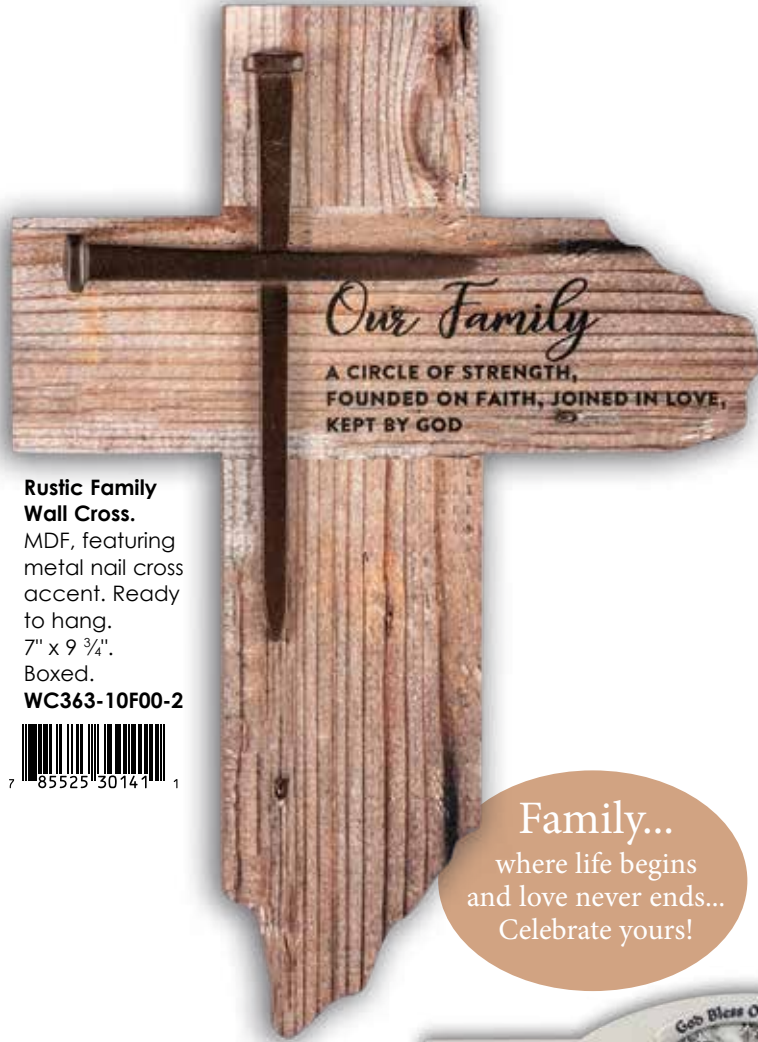

**SS126-2W50-6**

**Pocket Token**

Solid metal with sparkling enamel and bright finish. Approx. 1 1/4" diam. Poly bagged.

**PT664-2W25-6**

**Rustic Family Wall Cross.**  
MDF, featuring metal nail cross accent. Ready to hang. 7" x 9 3/4". Boxed.