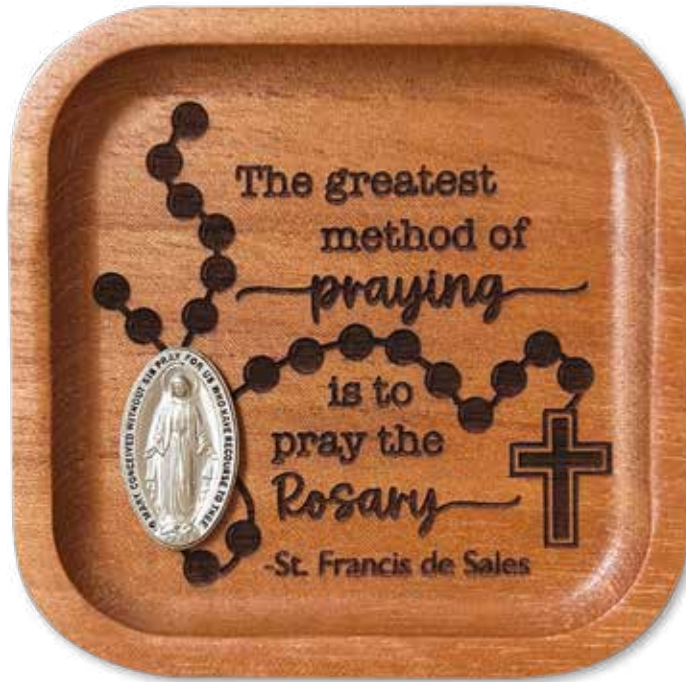

Pray the Rosary Prayer Tray

Laser-engraved Salvadoran cedar adorned with cast metal motif in silver ox finish. 4" square. Gift boxed with acetate cover. TD121-7U00-2

7 85525 32213 3

Crystal Aurora Borealis Rosaries Display Unit

Pack of 12 glass rosaries with AB finish. 6mm fire polished beads. Rosaries are not available separately; sold as a unit only. Display 16.5" W x 6.5" D x 1.25" H

60785-100G00-1

5 034951 607853