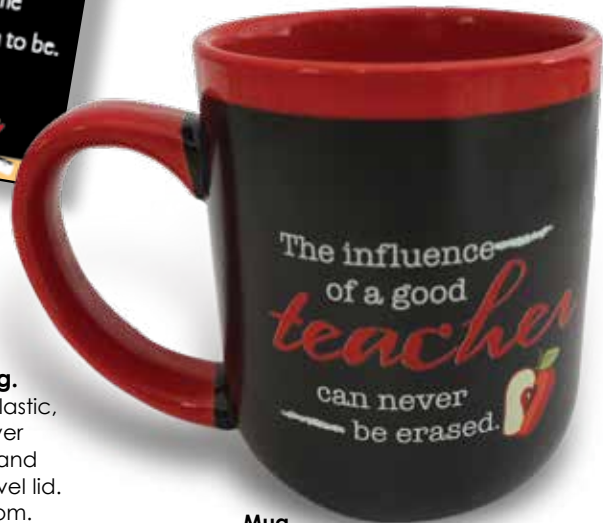

Travel Mug.
Insulated plastic, brushed silver metal trim and interior. Travel lid. Foam bottom. Hand wash only. Includes 2 1/2" x 3" serenity gift card. 16 oz., Boxed.
49576-8Y25-2

Mug
Matte finish exterior with glossy interior and handle. Same design on both front and back. 16 oz., boxed.
MUG108-8N25-2