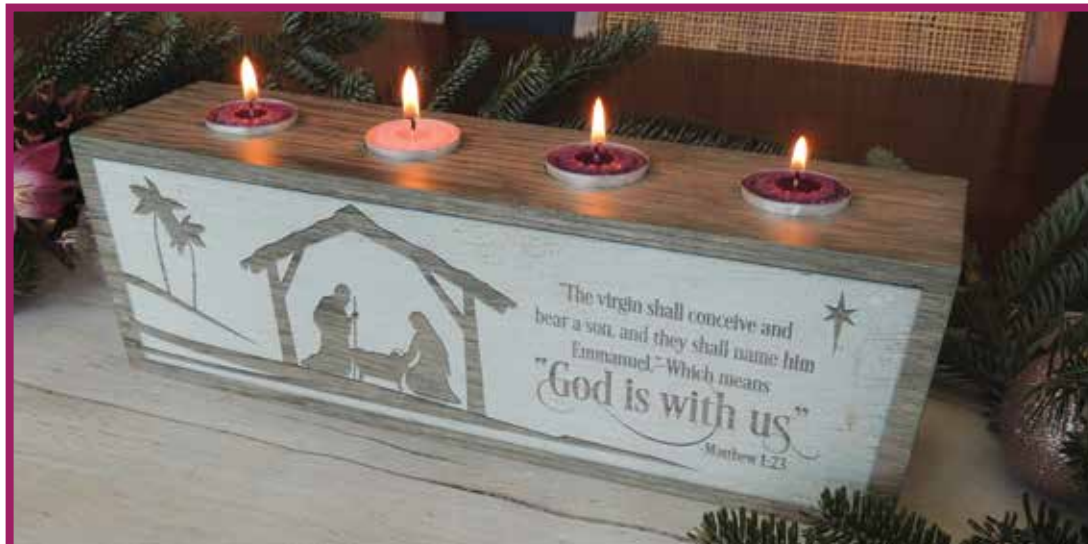

Tea Light Block

Sublimated MDF block with artwork on each side, depicting the journey of Advent and celebration of Christ's birth with scripture. Complete with tea lights and Advent brochure. 13 1/2" x 3 1/2" x 4 1/2". Boxed.

AD145-18W50-2

7 85525 30799 4

Mini Advent Candle Holder

MDF with brass or metal trim, star, and candle cups. Complete with set of four 4" mini candles. 6" diameter. Boxed. **AD150-13U25-2**

7 85525 31290 5