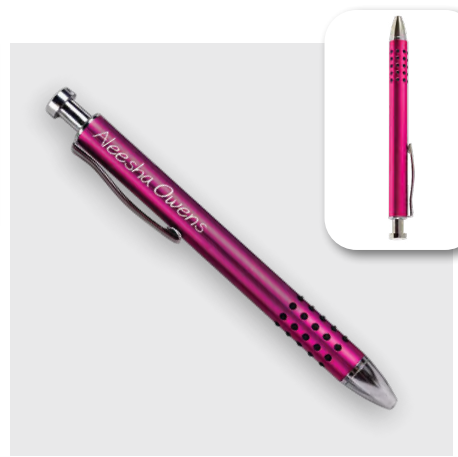

PEN WITH GRIP ZMCA08
1"W x 6"H
PD-0002-75 | QTY: 6