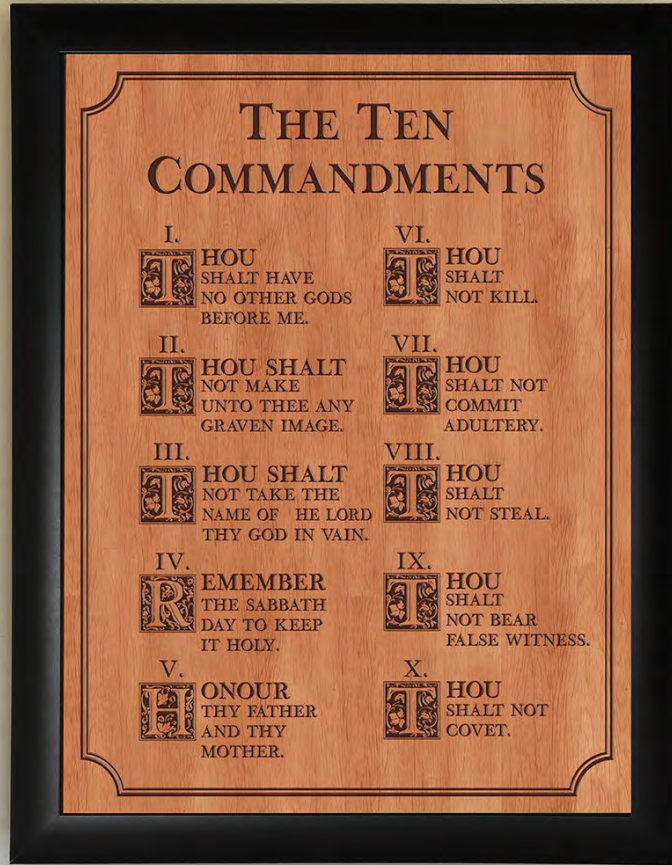

FRAMED LINEN VFR0720
5.25"Sq.
PD-0005-50 | QTY: 4
Home Is Where Someone Runs To Greet You

FRAMED LINEN VFR0722
5.25"Sq.
PD-0005-50 | QTY: 4
Enjoy The Now

Carved Scripture

Elaborately designed, each piece within this collection makes a statement all on its own. Defined by meticulous attention to detail, items are precision carved, feature dimensional accents, and are overlaid with inspiring sentiments. Each sign features pocket mounts for wall application.