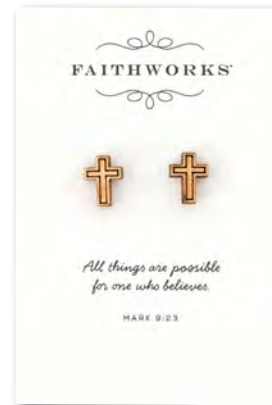

A. WOOD CROSS NECKLACE FILLED DISPLAY

whsl $66.00 (WS $2.75 ea)
Necklace: 15" Stretchable
Display: 11.5" W x 7.25" H x 1" D
4 Asst, 24 pcs per unit

R7760

B. WOOD EARRINGS FILLED DISPLAY

whsl $42.00 (WS $1.75 pr)
Wood
Earrings: 5 mm
Display: 11.5" W x 7.5" H x 1" D
4 Asst, 24 pcs per unit
Earrings are not sold individually.

R1928