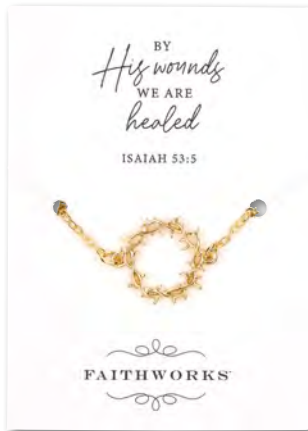

A. WORD NECKLACE FILLED DISPLAY
whsl $60.00 (WS $2.50 ea)
Gold Plate
Necklace: 15" L with 2" Extender
Display: 11.5" W x 7.5" H x 1" D
4 Asst, 24 pcs per unit
Necklaces are not sold individually.
R1925

A

B. CROWN OF THORNS FILLED DISPLAY
whsl $60.00 (WS $2.50 ea)
Gold Plate
Necklace: 15" L with 2" Extender
Rings: Sizes 5-9 Adjustable
Earrings: 5 mm
Display: 11.5" W x 7.5" H x 1" D
4 Asst, 24 pcs per unit
Items not sold individually.
R1924