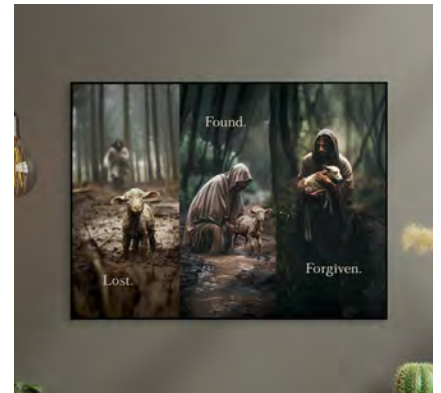

ART PRINT ART0860
whsl $16.00 ea/min 2 56200 83838 7
16" W x 12" H
Lost. Found. Forgiven.