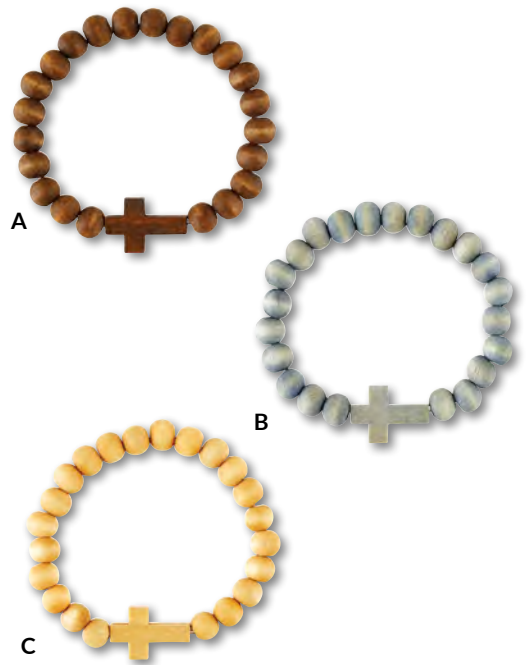

WOOD BEAD BRACELETS

whsl $1.75 ea/min 12
Wood, 7.5" L Stretchable

**A. DARK BROWN
J5815**

**B. GREY
J5816**

**C. NATURAL WOOD
J5817**

D. I LOVE JESUS BRACELET FILLED DISPLAY
whsl $192.00 (WS $2.00 ea)
Coconut Shell/Cord
3.25" W x 15.75" H x 3.25" D, 8" L Adjustable
8 Asst, 96 pcs per unit
Bracelets are not sold individually.

J5813