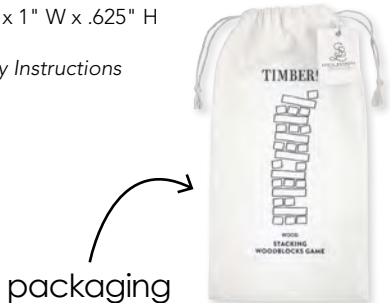

PLAYING CARDS IN WOOD BOX

Paper | Wood | Magnets | 5.125" H x 3.25" W x 1.25" D
min 4 | whsl $8.50

E. Full House
R5899