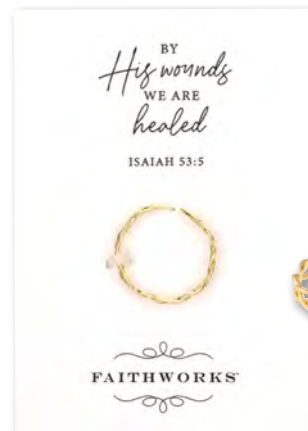

B. CROWN OF THORNS FILLED DISPLAY
whsl $60.00 (WS $2.50 ea)
Gold Plate
Necklace: 15" L with 2" Extender
Rings: Sizes 5-9 Adjustable
Earrings: 5 mm
Display: 11.5" W x 7.5" H x 1" D
4 Asst, 24 pcs per unit
Items not sold individually.
R1924