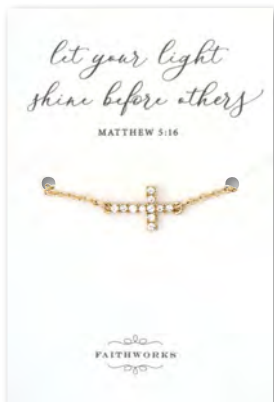

Chosen
Worthy
Loved
Forgiven

N7672

1 95002 41034 3

A. MOTHER OF PEARL CROSS FILLED DISPLAY
 whsl \$60.00 (WS \$2.50 ea)
 Gold Plate
 Necklace: 15" L with 2" Extender
 Bracelets: 7" L with 1.5" Extender
 Rings: Sizes 5-9 Adjustable
 Earrings: 5 mm
 Display: 11.5" W x 7.5" H x 1" D
 4 Asst, 24 pcs per unit
 Items are not sold individually.
R1919