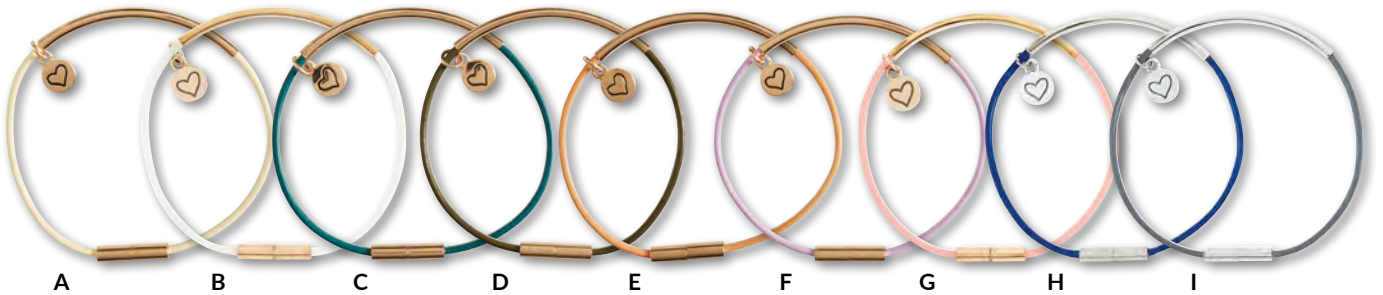

THOUGHT KEEPER BRACELETS

whsl $4.25 ea/min 4

Leather/Gold & Silver Plate/Magnetic Closure, 7.5" L

A. CREAM - GOLD
P7390

B. WHITE - GOLD
G4823

C. TEAL - GOLD
P7387

D. OLIVE - GOLD
P7392

E. ORANGE - GOLD
P7391

F. PURPLE - GOLD
P7389

G. PINK - GOLD
G4825

H. BLUE - SILVER
G4821

I. GRAY - SILVER
G4822