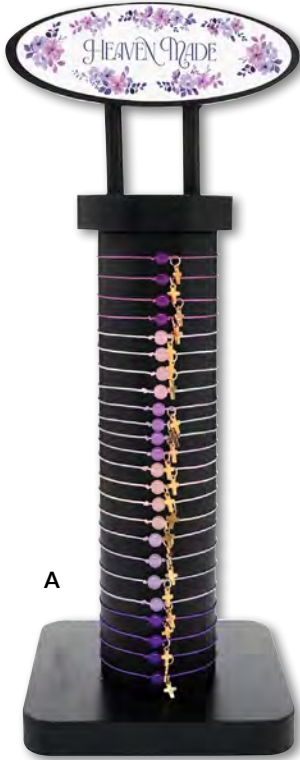

B

A

- A. HEAVEN MADE BRACELET FILLED DISPLAY**
 whsl \$54.00 (WS \$2.25 ea)
 Gold Plate
 Bracelet: Cord, 7" L Adjustable
 Display: 6" W x 8.5" H x .5" D
 6 Asst, 24 pcs per unit
 Includes 24 pieces and a FREE display unit.
 Bracelets are not sold individually.