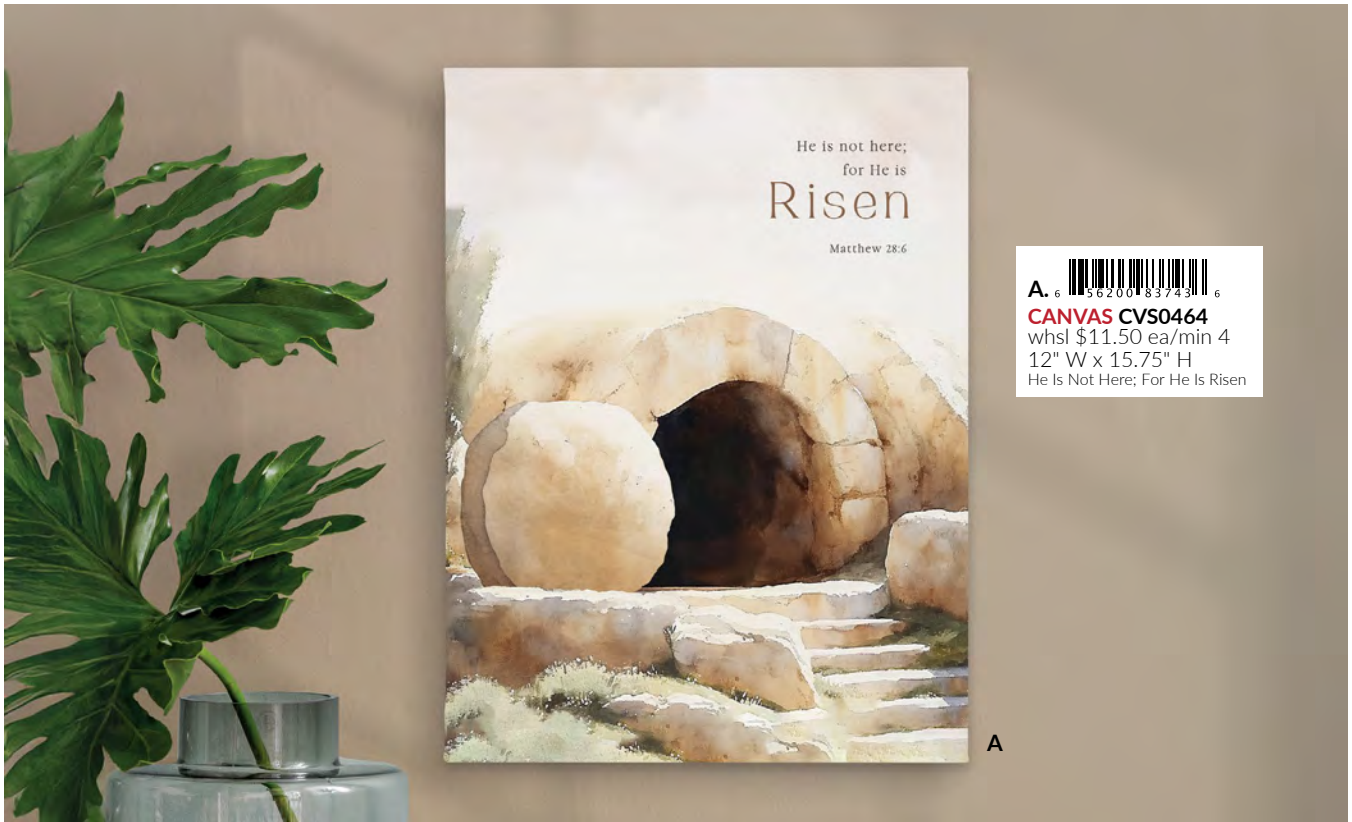

ART PRINT ART0854
 whsl \$16.00 ea/min 2 
 12" W x 16" H

ART PRINT ART0846
 whsl \$16.00 ea/min 2 
 16" W x 12" H
 Blessed Are The Merciful: For They Shall Obtain Mercy...

A.  6 56200 83743 6
CANVAS CVS0464
 whsl \$11.50 ea/min 4
 12" W x 15.75" H
 He Is Not Here; For He Is Risen