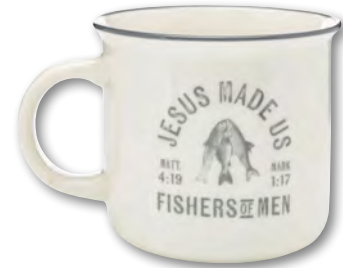

E. MUG
 whsl \$8.50 ea/min 4
 Ceramic
 4.5" H, 13.5 oz
T3158

F. APRON
 whsl \$11.00 ea/min 2
 Cotton, 31.5" W x 28" H
T3160

G. BASEBALL CAP
 whsl \$11.00 ea/min 4
 Cotton
 One Size Fits Most
T3159

JESUS MADE US