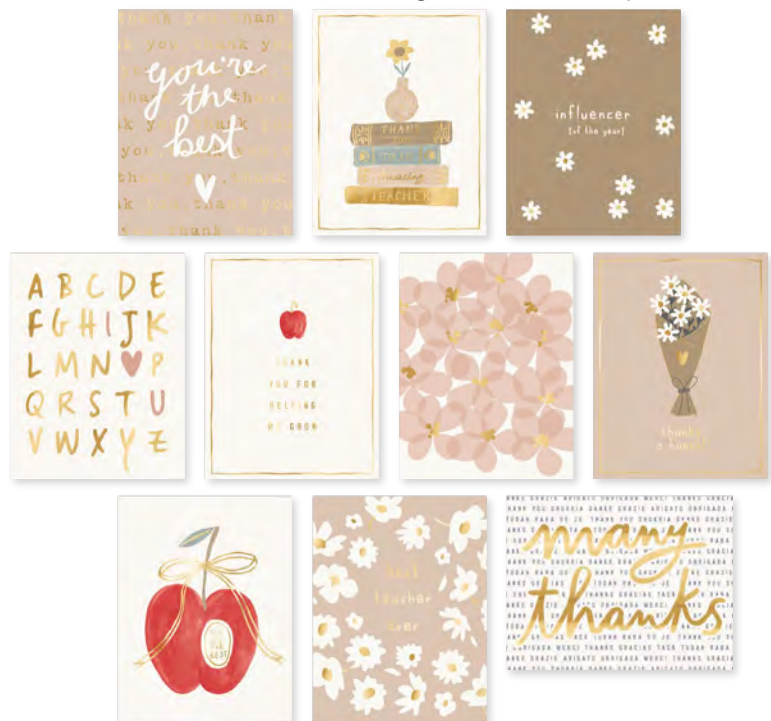

GRADUATION

SET OF 10
5.5" L x 4.25" W Greeting Cards + Envelopes

GRADUATION BOXED GREETING CARDS

Paper | Gold Foil Details
Pine Box: 6.75" L x 5.5" W x 2" H
Folded Card: 5.5" L x 4.25" W
Set of 10 Cards With 12 Envelopes
min 6 | whsl $11.25

B. **NEW!** Graduation
T2380

TEACHER

SET OF 10
5.5" L x 4.25" W Greeting Cards + Envelopes

TEACHER BOXED GREETING CARDS

Paper | Gold Foil Details
Pine Box: 6.75" L x 5.5" W x 2" H
Folded Card: 5.5" L x 4.25" W
Set of 10 Cards With 12 Envelopes
min 6 | whsl $11.25

C. **NEW!** Teacher
T2383