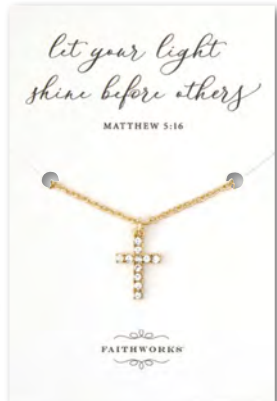

Chosen
Worthy
Loved
Forgiven

N7672

1 95002 41034 3

A. MOTHER OF PEARL CROSS FILLED DISPLAY
 whsl \$60.00 (WS \$2.50 ea)
 Gold Plate
 Necklace: 15" L with 2" Extender
 Bracelets: 7" L with 1.5" Extender
 Rings: Sizes 5-9 Adjustable
 Earrings: 5 mm
 Display: 11.5" W x 7.5" H x 1" D
 4 Asst, 24 pcs per unit
 Items are not sold individually.
R1919