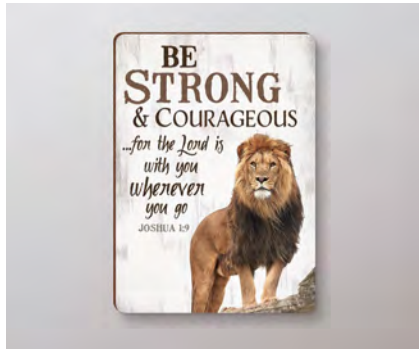

A.  6 56200 18480 6
PALLET SIGN PNL0079
 whsl \$19.00 ea/min 1
 14" W x 24" H
 Be Strong & Courageous...

A

CANVAS CVS0105
 whsl \$11.50 ea/min 4
 12" W x 15.75" H
 Be Strong And Courageous

MAGNET MGT0200
 whsl \$3.75 ea/min 6
 2.5" W x 3.5" H
 Be Strong And Courageous For The Lord Is With You...