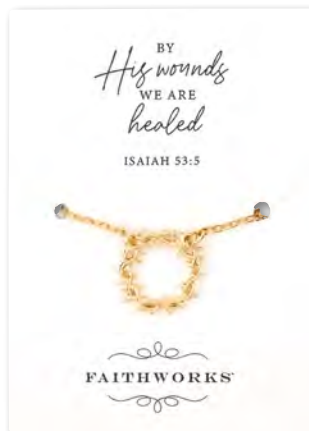

B. CROWN OF THORNS FILLED DISPLAY
whsl $60.00 (WS $2.50 ea)
Gold Plate
Necklace: 15" L with 2" Extender
Rings: Sizes 5-9 Adjustable
Earrings: 5 mm
Display: 11.5" W x 7.5" H x 1" D
4 Asst, 24 pcs per unit
Items not sold individually.
R1924