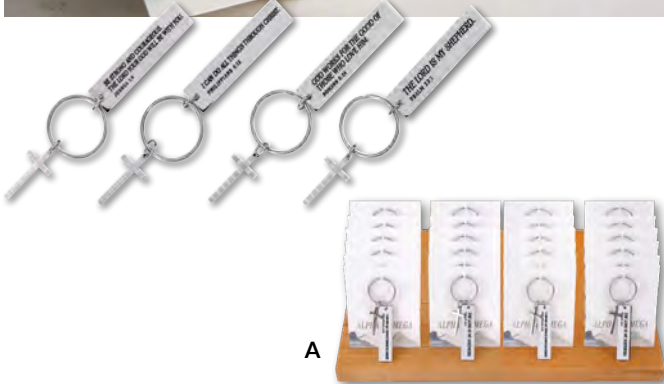

A

B

A. ALPHA & OMEGA KEY CHAIN FILLED DISPLAY

whsl $60.00 (WS $2.50 ea)
Stainless Steel
2.5" W x 8.75" H, 2.5" L
4 Asst Styles, 24 pcs per unit
Includes 24 pieces and a FREE display unit.
Key chains are not sold individually.

R7748

B. ACRYLIC KEY CHAIN FILLED DISPLAY

whsl $66.00 (WS $2.75 ea)
Acrylic/Gold Plate
11.5" W x 7.25" H x 1" D, 2.5" L
4 Asst Styles, 24 pcs per unit
Includes 24 pieces and a FREE display unit.
Key chains are not sold individually.

R1917

C

C. ENAMEL KEY CHAIN FILLED DISPLAY

whsl $80.00 (WS $3.50 ea)
Enamel/Silver Plate
11.5" W x 7.5" H x 5" D, 2.5" L
2 Asst Styles, 24 pcs per unit
Includes 24 pieces and a FREE display unit.
Key chains are not sold individually.

P0210