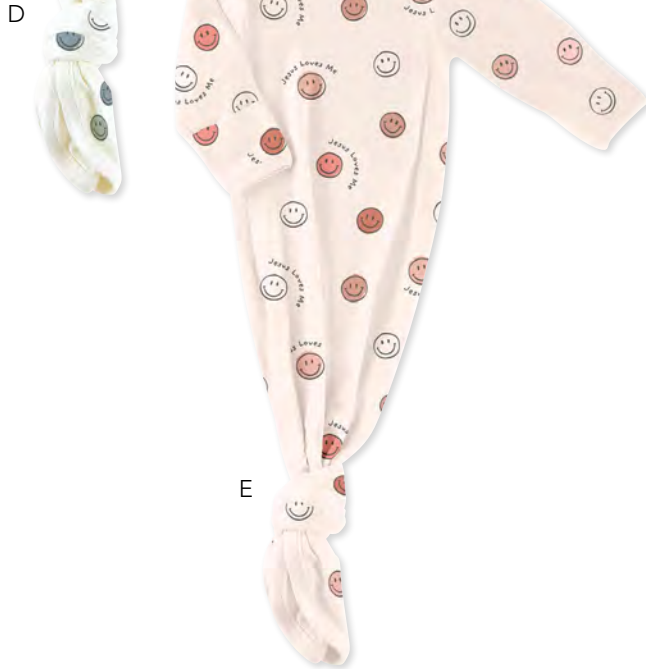

C R1527
Jesus Loves Me Plush Blanket
50% Cotton 50% Polyester
30" W x 40" L | min 2 | whsl $27.00

Knotted Gowns

95% Viscose Made from Bamboo 5% Spandex
0-3 mo | min 3 | whsl $16.50

D R1508
Jesus Loves Me

E R1509
Pink Jesus Loves Me