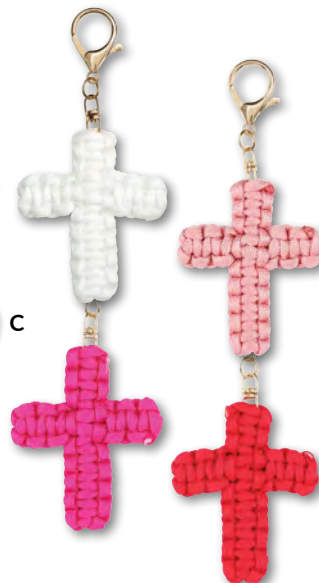

C. WE GIVE KEY CHAIN FILLED DISPLAY

whsl $60.00 (WS $2.50 ea)

Vegan Leather

11.5" W x 7.25" H x 1" D, 3.5" L

4 Asst Styles, 24 pcs per unit

Includes 24 pieces and a FREE display unit.

Key chains are not sold individually.

T3172

1 95002 66160 9